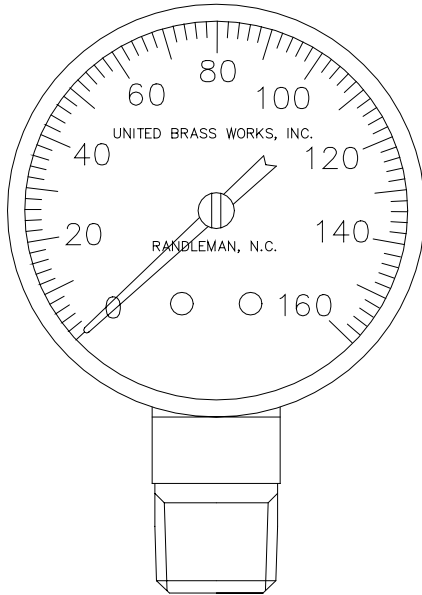

UNITED BRASS WORKS, INC.
714 S. Main St., Randleman, NC 27317
Tel: 800-334-3035 Fax: 800-498-4696 www.ubw.com

Model 974 Pressure Gauge

1/4" NPT Connection

***2 1/2" Face Available in
60, 100, 160 & 200 lbs. Pressure.***

***3 1/2" Face Available in
160, 200 & 300 lbs. Pressure.***

Model 974B 2 1/2" Back Connect Gauge

2 1/2" Face

1/4" NPT Connection

Available in 100 lbs. Pressure.

UNITED BRASS WORKS, INC.
714 S. Main St., Randleman, NC 27317
Tel: 800-334-3035 Fax: 800-498-4696 www.ubw.com

**Model 971
Lever Handle Petcock**

125WSP @ 350° Max.

1/8" Male x Female NPT

Model 971

**Model 971A
Lever Handle Petcock**

125WSP @ 350° Max.

1/4" Male x Female NPT

**Model 973
Tee Handle Cock**

Model 972AI Siphon

1/4" NPT Both End
Black Iron Pipe
300 WSP Max.
90° Pattern

Model 972B Siphon

1/4" NPT Both Ends
Brass Pipe
200 WSP Max.
180° Pattern