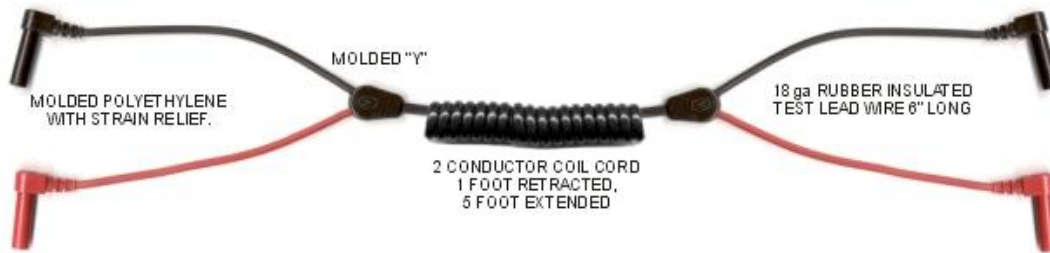

## COIL CORD JUMPER LEADS

This lead is made up of 2 conductor coil cord, 1 foot retracted, 5 foot extended, with a molded "Y" block on each end. From the molded block there is 6 in. of 18ga. rubber insulated wire to various types of molded connectors....

R/A .312" O.D. RECESSED PLUG TO BANANA JACK

**776-23**

STRAIGHT PLUG TO R/A PLUG

**776-26**

R/A PLUG TO ALLIGATOR CLIP

**776-24**

R/A .312" O.D. RECESSED PLUG TO STRAIGHT RECESSED PLUG

**776-27**