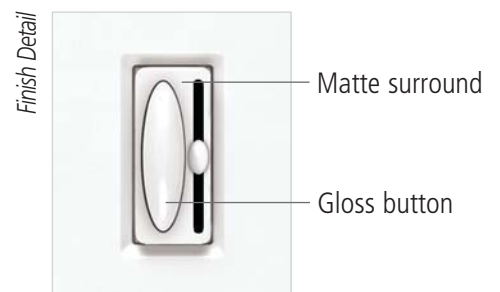

faedra™

The Multi-Location Smart Dimmer with a New Look

Shown actual size:
Faedra Smart Dimmer in white (WH).

Color Palette *(For latest color information, visit www.lutron.com)*

Product Family Features

- High-tech "Smart Dimmer" with microprocessor technology for a traditional wallplate opening
- Special Features!
 - Two taps on the button bring lights on to full brightness
 - Press and hold the button to set the delay before the lights go off
 - Choose to lock-in a preset or turn on to the last light level
- LEDs indicate light level and glow softly as a locator light in the dark
- Multi-location dimming from up to 10 locations
- Uses standard single-pole and 3-way wiring for easy installation

The Dimmer that Replaces Your Toggle Switch with a New Look

Shown actual size:
Qoto preset dimmer in white (WH).

Product Family Features

- Elegant oval button and smooth linear-slide dimmer for a traditional wallplate opening
- Includes a general purpose switch for all lighting sources and motor loads
- True 3-way dimming—never lose your ability to dim
- Preset dimmer
- Models feature screw and push-in terminals
- Uses standard single-pole and 3-way wiring for easy installation

Color Palette *(For latest color information, visit www.lutron.com)*

Ariadni®

The Dimmer That Matches
Your Toggle Switches

Shown actual size:
Ariadni preset dimmer in white (WH).

Product Family Features

- Traditional toggle switch and smooth linear-slide dimmer for a traditional wallplate opening
- Full family of products for most lighting sources
- Preset dimmer
- True 3-way dimming—never lose your ability to dim
- Night light models available
- Most models feature screw and push-in terminals
- Uses standard single-pole and 3-way wiring for easy installation