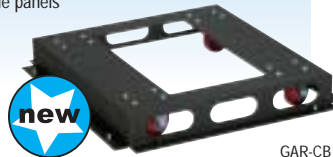

Levelers can also be used with this rack. Sold in sets of 4.

Model	Racking Height	Depth (A)	Usable Depth (B)	Width (C)	Overall Height (D)	Height w/casters (E)	Power Options
GAR-35-26	61.25" (35 space)	26"	24.25"	24.25"	67.5"	68.75"	LPPS-9 or 12"
GAR-35-32	61.25" (35 space)	32"	30.25"	24.25"	67.5"	68.75"	LPPS-9 or 12"
GAR-40-26	70" (40 space)	26"	24.25"	24.25"	76.25"	78.75"	LPPS-9 or 12"
GAR-40-32	70" (40 space)	32"	30.25"	24.25"	76.25"	78.75"	LPPS-9 or 12"
GAR-44-26	77" (44 space)	26"	24.25"	24.25"	83.25"	85.75"	LPPS-9 or 12"
GAR-44-32	77" (44 space)	32"	30.25"	24-25"	83.25"	85.75"	LPPS-9 or 12"
GAR-CB-26	n/a	0"	0"	0"	0"	0"	n/a
GAR-CB-32	n/a	0"	0"	0"	0"	0"	n/a

* MPS (modular panel strips) also available. See page 16