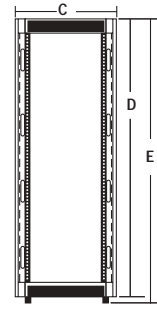

Wide-profile rack rail offers maximum internal clearance for cable management, and features "ob-round" cable passage slots to ensure that front and rear connectors of installed equipment can be connected easily and neatly.

A full range of cable management options is available for the GAR racks, including cable chases, buss bars, lacing strips and tie bars.

features @ a glance

- Welded 14 and 16-gauge cold-rolled steel enclosure with 11-gauge 10-32 threaded rack rail
- Beveled corners on rack, front doors and side panels for enhanced, contemporary cosmetics
- Wide-profile rack rail provides additional clearance for cable management
- Cable passages in rack rail for easy intra-rack cable routing
- Caster-ready floor eliminates need for caster base
- Roof panel insert options for a variety of applications
- Rear mounted removable panels with BNC and conduit knockouts
- Optional locking front and rear doors with recessed handles
- Optional locking quick-release side panels

finish

black powder coat

LPPS-12

LPPS-9

Levelers can also be used with this rack. Sold in sets of 4.

Model	Racking Height	Depth (A)	Usable Depth (B)	Width (C)	Overall Height (D)	Height w/casters (E)	Power Options
GAR-35-26	61.25" (35 space)	26"	24.25"	24.25"	67.5"	68.75"	LPPS-9 or 12"
GAR-35-32	61.25" (35 space)	32"	30.25"	24.25"	67.5"	68.75"	LPPS-9 or 12"
GAR-40-26	70" (40 space)	26"	24.25"	24.25"	76.25"	78.75"	LPPS-9 or 12"
GAR-40-32	70" (40 space)	32"	30.25"	24.25"	76.25"	78.75"	LPPS-9 or 12"
GAR-44-26	77" (44 space)	26"	24.25"	24.25"	83.25"	85.75"	LPPS-9 or 12"
GAR-44-32	77" (44 space)	32"	30.25"	24-25"	83.25"	85.75"	LPPS-9 or 12"
GAR-CB-26	n/a	0"	0"	0"	0"	0"	n/a
GAR-CB-32	n/a	0"	0"	0"	0"	0"	n/a

* MPS (modular panel strips) also available. See page 16

Side View

Front View

Rear View