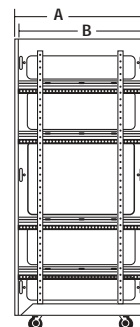

Wide-profile rack rail offers maximum internal clearance for cable management, and features "ob-round" cable passage slots to ensure that front and rear connectors of installed equipment can be connected easily and neatly.

A full range of cable management options is available for the GAR racks, including cable chases, buss bars, lacing strips and tie bars.

features @ a glance

- Welded 14 and 16-gauge cold-rolled steel enclosure with 11-gauge 10-32 threaded rack rail
- Beveled corners on rack, front doors and side panels for enhanced, contemporary cosmetics
- Wide-profile rack rail provides additional clearance for cable management
- Cable passages in rack rail for easy intra-rack cable routing
- Caster-ready floor eliminates need for caster base
- Roof panel insert options for a variety of applications
- Rear mounted removable panels with BNC and conduit knockouts
- Optional locking front and rear doors with recessed handles
- Optional locking quick-release side panels

finish

black powder coat

LPPS-12

LPPS-9

Levelers can also be used with this rack. Sold in sets of 4.

Model	Racking Height	Depth (A)	Usable Depth (B)	Width (C)	Overall Height (D)	Height w/casters (E)	Power Options
GAR-35-26	61.25" (35 space)	26"	24.25"	24.25"	67.5"	68.75"	LPPS-9 or 12"
GAR-35-32	61.25" (35 space)	32"	30.25"	24.25"	67.5"	68.75"	LPPS-9 or 12"
GAR-40-26	70" (40 space)	26"	24.25"	24.25"	76.25"	78.75"	LPPS-9 or 12"
GAR-40-32	70" (40 space)	32"	30.25"	24.25"	76.25"	78.75"	LPPS-9 or 12"
GAR-44-26	77" (44 space)	26"	24.25"	24.25"	83.25"	85.75"	LPPS-9 or 12"
GAR-44-32	77" (44 space)	32"	30.25"	24-25"	83.25"	85.75"	LPPS-9 or 12"
GAR-CB-26	n/a	0"	0"	0"	0"	0"	n/a
GAR-CB-32	n/a	0"	0"	0"	0"	0"	n/a

* MPS (modular panel strips) also available. See page 16

Side View

Front View

Rear View