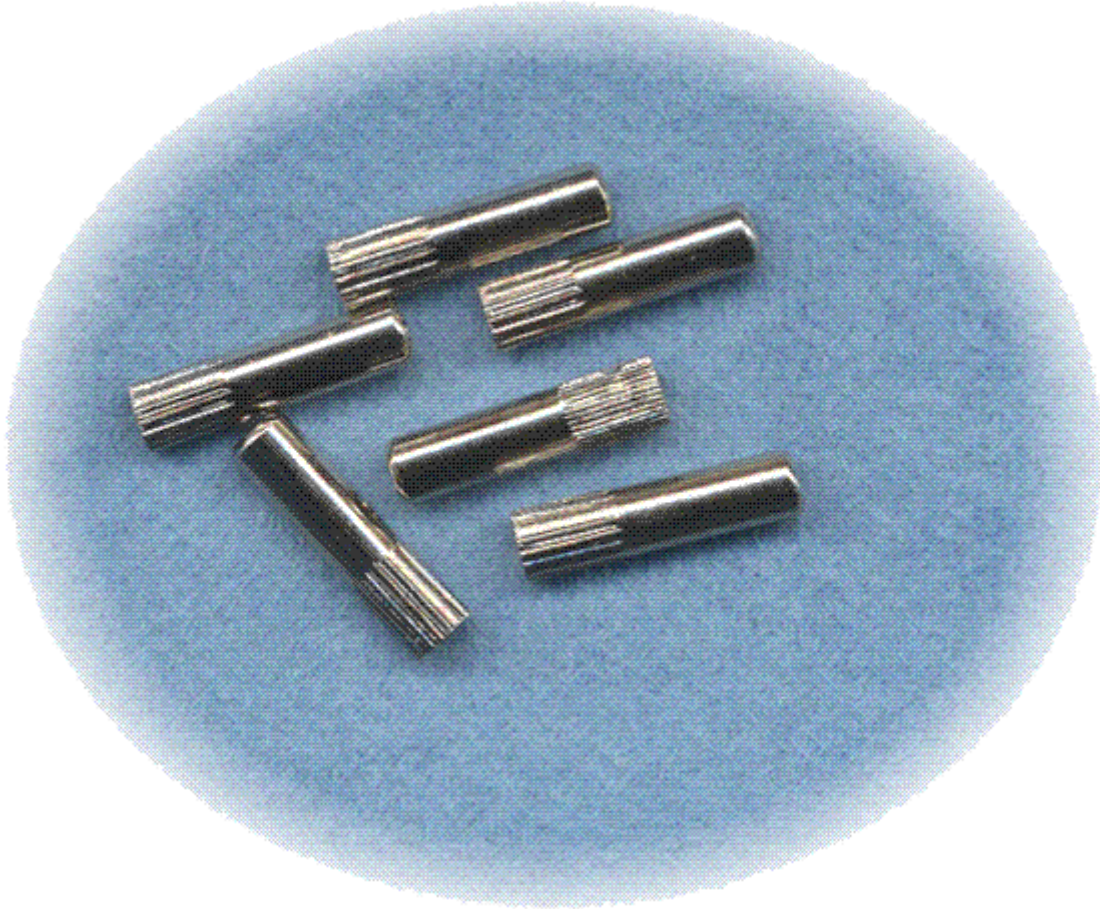

OLDAKER TEST LEADS & ACCESSORIES

Call 888.295.9516

Fax 888.295.9517

**456C
4 MM STANDARD
BANANA JACK**

**457D INSULATORS
FOR THESE JACKS**

This jack is made of 3/16" brass, Nickel Plated, and fits onto a 9 leaf 4MM plug. Solder Connection. Total length .750".