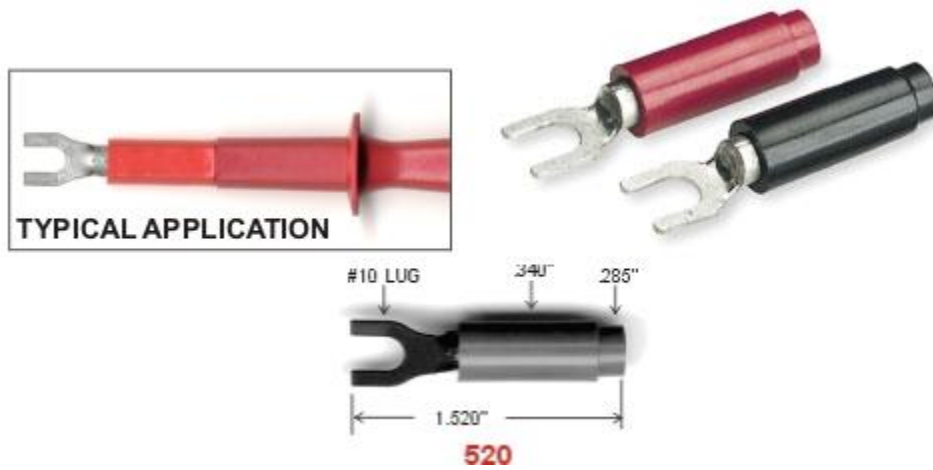

## 520 LUG ADAPTORS

This threaded adapter converts any 8-32 threaded probe tip to a #10 lug.

**MATERIAL** = #10 lug with nickel plated brass insert threaded 8-32 and molded ABS insulator.

**SOLD** 1 red, 1 black per package.