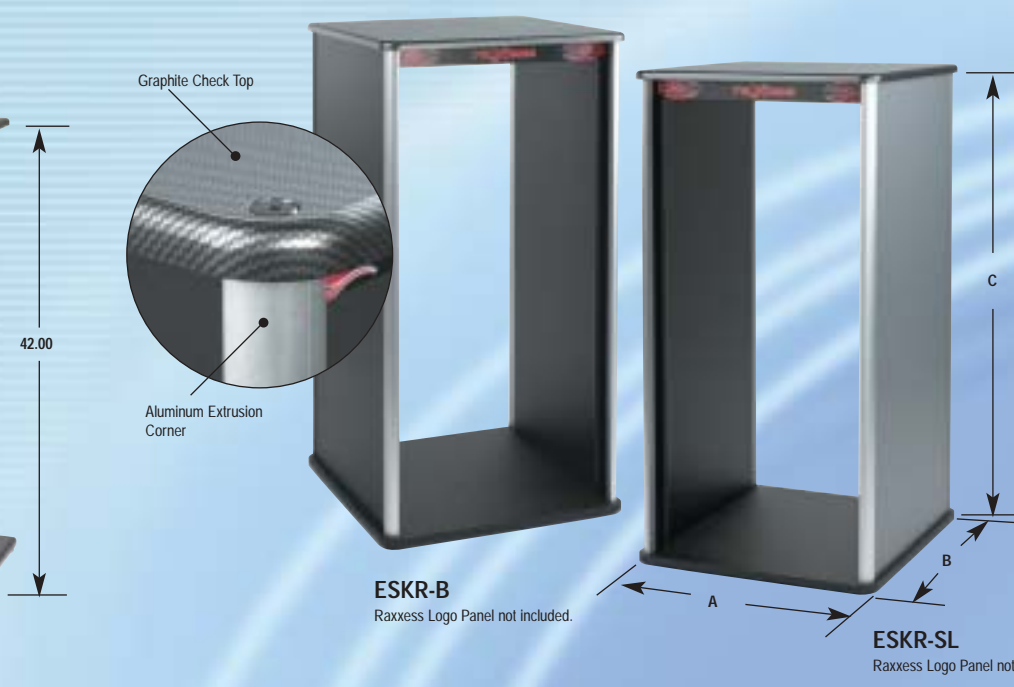

RESIDENTIAL / BOARDROOM

**ESKR skeleton rack**

The Elite Skeleton Rack from Raxxess is designed for special installations where aesthetics are paramount. Four brushed and anodized aluminum posts surround vinyl clad MDF sides, finished in either textured black or silver to simulate a clear, brushed aluminum. The top is again vinyl wrapped 3/4 inch MDF finished in a rich and complimentary carbon graphite pattern. The bottom is black vinyl over 3/4 inch MDF. The ESKR comes knocked down and is easily assembled in just a few minutes. Front door is optional. Available in 24 rack spaces.

**Our easiest rack to put together yet!**

Model	Height	Width	Depth
ESKR-12T	22.625"	63.0"	27.0"
ESKR-12D	22.625"	42.625"	27.0"
ESKR-24	43.625"	22.375"	27.0"

**Boardroom Group**

The Raxxess Boardroom Group (BRG) is elegant, versatile and flexible. The "java" color finish is vinyl wrapped over medium density fiber board and is both rich in appearance and highly durable. Its contemporary style and strength will enhance both the office and home environment.

The BRG "Lowboy" is available as a double or triple unit. These shelves have cut outs for channelling cable runs from top to bottom. Units may be outfitted with matching doors framed around perforated steel inserts for ventilation. A rear panel is offered with hardware to offset it from the unit allowing for cable passage from the furniture and increased air flow. Nickel plated hi-tech legs are optional.

The BRG "Highboy" is of similar construction. It comes standard with your choice of 3 vinyl shelves or 24 spaces of rack rail for front mounting. BRG furniture is shipped knocked down and requires only minimal assembly.