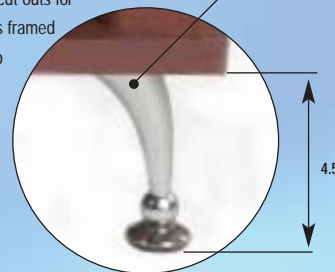

BRG-24
Raxxess Logo Panel not included.