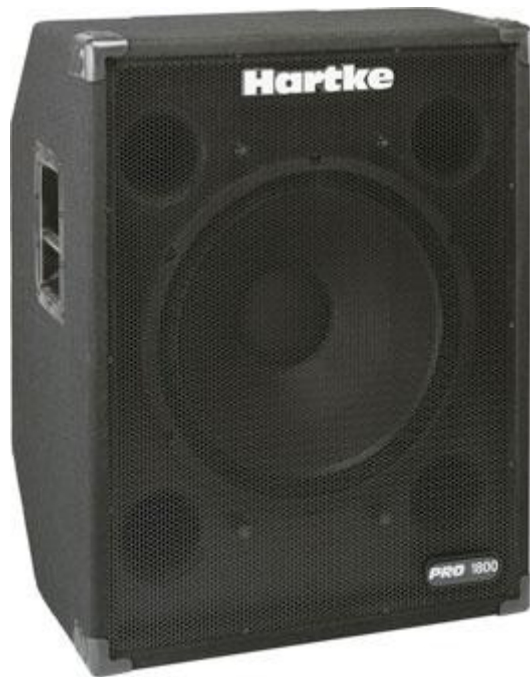

[Home](#) > [Hartke Systems](#) > Professional Series Cabinets

1800

Using 3/4" Composite Plywood and Baltic Birch and choice components, the new Professional Series cabinets were designed from the ground up to be the premier bass cabinets of the Hartke line.

These rock-solid cabinets feature recessed flush mounted spring handles and removable wheels for moving (and tilting back) and a sturdy input cup with 1/4 inch and Speakon® connectors.

The 1800 Professional Series 18" Low End System provides extended high power low end to any full range cabinet. A perfect compliment to the 4200 Professional Series Cabinet, the 4.5XL Series and the Classic 410XL.

- 18" Hartke High Powered Driver with Long Excursion 3" coil.
- 120 oz. Magnet
- Heavy duty casters with and additional top handle for tilt back wheeling.
- 4 Airflow curved vents for superior low end.
- Highly dampened cabinet and substantial internal bracing
- Inputs: 1/4" and Speakon connectors
- Impedance: 4 ohms
- Power Handling: 400 watts
- SPL: 96 db / w / 2v
- Frequency Response: 28-300hz
- Dimensions: 30.75" (h) x 24" (w) x 18" (d)
- Weight: 94 lbs