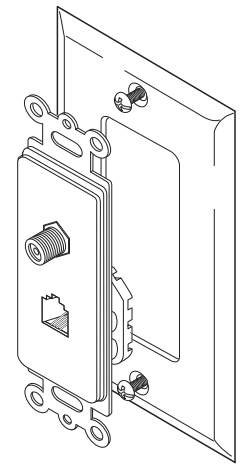

300-103IV 4C Ivory
300-103WH 4C White