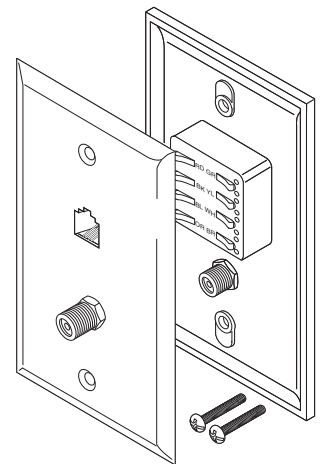

303-234IV Ivory
303-234WH White