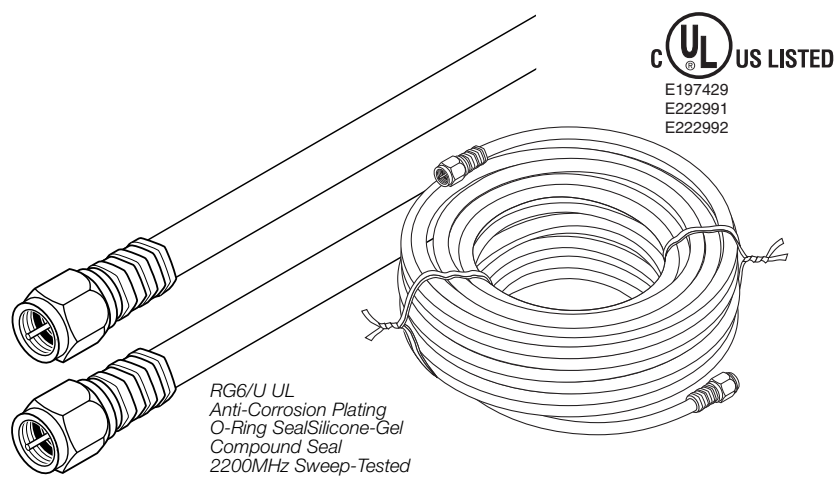

**Weather-Resistant F Cables**

- 208-420BK** 12' Black
- 208-420WH** 12' White
- 208-423BK** 15' Black
- 208-425BK** 18' Black
- 208-430BK** 25' Black
- 208-430WH** 25' White
- 208-435BK** 50' Black
- 208-435WH** 50' White
- 208-440BK** 75' Black
- 208-440WH** 75' White
- 208-445BK** 100' Black
- 208-445WH** 100' White
- 208-450BK** 150' Black

- 209-430BK** 25' Black
- 209-435BK** 50' Black
- 209-440BK** 75' Black
- 209-445BK** 100' Black
- 209-450BK** 150' Black

75Ω RG6/U UL Listed Professional F Cables Suitable for DSS, C/Ku Satellite Installations High-Performance 100% Fully Swept to 2200MHz Crimped Precision Machined Brass F-Connectors Anti-Corrosion Yellow-Chromate Plated Weatherproof O-Ring – Silicone Compound Sealed AWG18 Solid Copper/Clad Steel Center Double Aluminum Foil Shield Plus 60-67% Tinned-Copper Braid Shield 0.193" 5mm nom. OD CPE Dielectric 0.275" 7mm nom. OD Black PVC Jacket

- 208-420BK** 12' Black RG6 UL F-F Cable
- 208-420WH** 12' White RG6 UL F-F Cable
- 208-423BK** 15' Black RG6 UL F-F Cable
- 208-425BK** 18' Black RG6 UL F-F Cable
- 208-430BK** 25' Black RG6 UL F-F Cable
- 208-430WH** 25' White RG6 UL F-F Cable
- 208-435BK** 50' Black RG6 UL F-F Cable
- 208-435WH** 50' White RG6 UL F-F Cable
- 208-440BK** 75' Black RG6 UL F-F Cable
- 208-440WH** 75' White RG6 UL F-F Cable
- 208-445BK** 100' Black RG6 UL F-F Cable
- 208-445WH** 100' White RG6 UL F-F Cable
- 208-450BK** 150' Black RG6 UL F-F Cable

**Messengered F Jumpers**

75Ω RG6 UL Messenger F-F Coaxial Cables Suitable for DSS, C/Ku Satellite Installations High-Performance 100% Fully Swept to 2200MHz Crimped Precision Machined Brass F Connectors Anti-Corrosion Yellow-Chromate Plated Weatherproof O-Ring – Silicone Compound Sealed AWG18 Solid Copper/Clad Steel Center 0.109" Galvanized Steel Messenger Double Aluminum Foil Shield Plus 60-67% Tinned-Copper Braid 0.193" 5mm nom. OD CPE Dielectric 0.275" 7mm nom. OD Black PVC Jacket