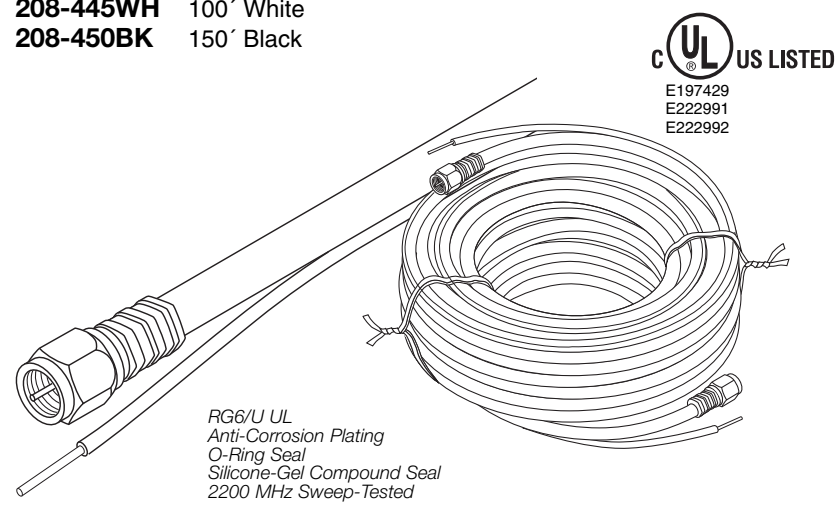

**Weather-Resistant F Cables**

- 208-420BK** 12' Black
- 208-420WH** 12' White
- 208-423BK** 15' Black
- 208-425BK** 18' Black
- 208-430BK** 25' Black
- 208-430WH** 25' White
- 208-435BK** 50' Black
- 208-435WH** 50' White
- 208-440BK** 75' Black
- 208-440WH** 75' White
- 208-445BK** 100' Black
- 208-445WH** 100' White
- 208-450BK** 150' Black

- 209-430BK** 25' Black
- 209-435BK** 50' Black
- 209-440BK** 75' Black
- 209-445BK** 100' Black
- 209-450BK** 150' Black

75Ω RG6/U UL Listed Professional F Cables Suitable for DSS, C/Ku Satellite Installations High-Performance 100% Fully Swept to 2200MHz Crimped Precision Machined Brass F-Connectors Anti-Corrosion Yellow-Chromate Plated Weatherproof O-Ring – Silicone Compound Sealed AWG18 Solid Copper/Clad Steel Center Double Aluminum Foil Shield Plus 60-67% Tinned-Copper Braid Shield 0.193" 5mm nom. OD CPE Dielectric 0.275" 7mm nom. OD Black PVC Jacket

- 208-420BK** 12' Black RG6 UL F-F Cable
- 208-420WH** 12' White RG6 UL F-F Cable
- 208-423BK** 15' Black RG6 UL F-F Cable
- 208-425BK** 18' Black RG6 UL F-F Cable
- 208-430BK** 25' Black RG6 UL F-F Cable
- 208-430WH** 25' White RG6 UL F-F Cable
- 208-435BK** 50' Black RG6 UL F-F Cable
- 208-435WH** 50' White RG6 UL F-F Cable
- 208-440BK** 75' Black RG6 UL F-F Cable
- 208-440WH** 75' White RG6 UL F-F Cable
- 208-445BK** 100' Black RG6 UL F-F Cable
- 208-445WH** 100' White RG6 UL F-F Cable
- 208-450BK** 150' Black RG6 UL F-F Cable

**Messengered F Jumpers**

75Ω RG6 UL Messenger F-F Coaxial Cables Suitable for DSS, C/Ku Satellite Installations High-Performance 100% Fully Swept to 2200MHz Crimped Precision Machined Brass F Connectors Anti-Corrosion Yellow-Chromate Plated Weatherproof O-Ring – Silicone Compound Sealed AWG18 Solid Copper/Clad Steel Center 0.109" Galvanized Steel Messenger Double Aluminum Foil Shield Plus 60-67% Tinned-Copper Braid 0.193" 5mm nom. OD CPE Dielectric 0.275" 7mm nom. OD Black PVC Jacket