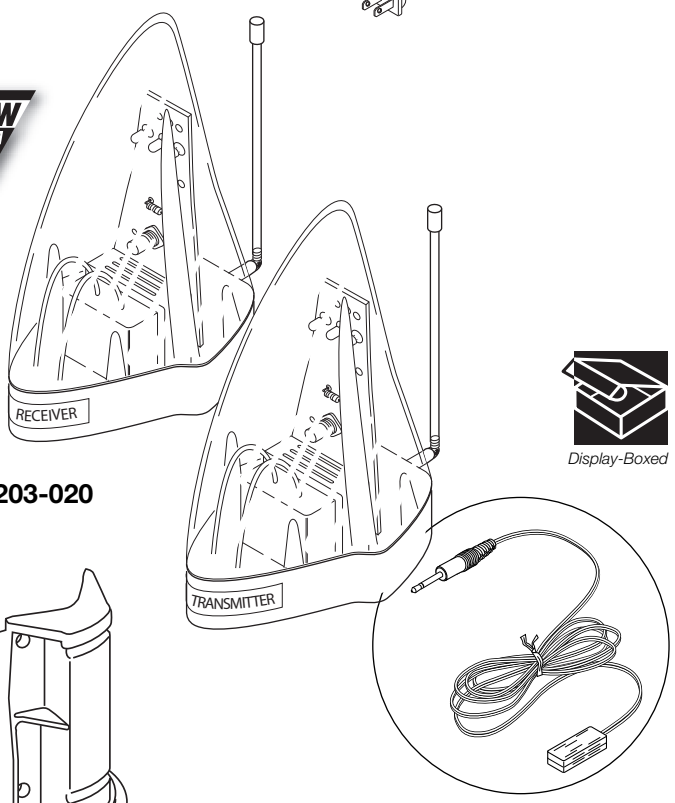

**NEW  
ITEM**

Blister-Packaged

**203-101**

**Audio-Video RF Modulator**

**NEW ▶ 203-101** Audio-Video RF Modulator  
Connects RCA and S-Video inputs from DVD players, camcorders, video game system consoles or any A/V equipment to an F-type output Suitable for Older TV Sets not Equipped with RCA or S-Video Inputs  
RF Output Channels 3&4  
RF Output Impedance 75Ω  
Video Input Impedance 75/1kΩ  
Audio Input Impedance 13±3kΩ  
TV-ANT Insertion Loss 2dB @ 806MHz  
Power Source 120VAC 60Hz 4.5W  
5 7/8" (W) x 1 7/8" (H) x 3" (D)

**NEW  
ITEM**

Display-Boxed

**203-020**

**Remote Signal Extender**

**NEW ▶ 203-020** Remote Control Signal Extender  
Use with any IR signal remote  
Remote to Transmitter Range 15'  
Operational Range 180'  
Frequency 35-41kHz  
Low attenuation  
LEDs indicate signals detected  
120VAC 1W  
2 3/4" (W) x 3 1/2" (H) x 4 3/4" (D)

**NEW  
ITEM**

Display-Boxed

**200-600** Without Remote  
**200-603** With Remote

**TV Antenna Rotators**

**Outdoor TV Antenna Rotator Systems**  
Aims off-air antenna precisely at signal source, reducing interference  
Suitable for 1 1/2" - 1 3/4" Masts  
Motor Torque 160lb-in - 1-RPM  
Maximum Vertical Load 100-lbs  
Power Source 117VAC 60Hz 62W  
Includes mounting hardware  
Supplied With or Without Remote Control Unit  
Requires 20-gauge 3-conductor cable  
Controller 7" (W) x 2 3/8" (H) x 5 3/4" (D)  
Rotator 6 1/2" (W) x 11 1/2" (H) x 3 1/2" (D)