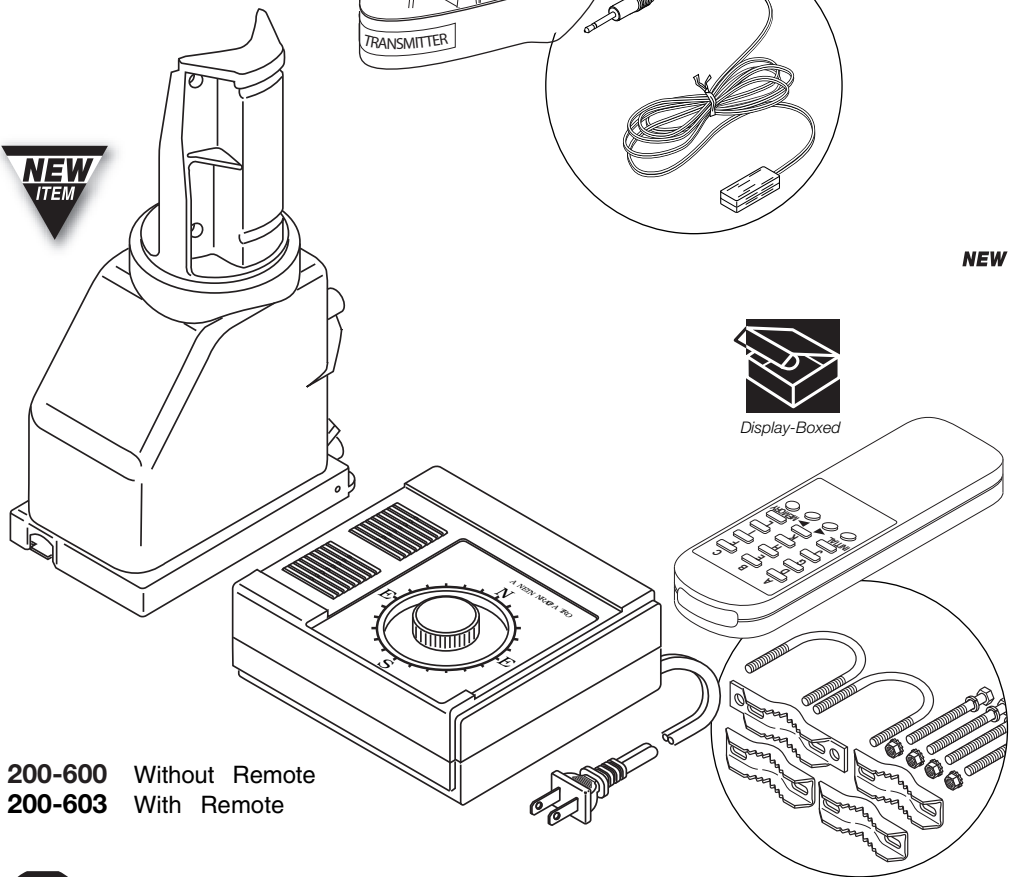

**NEW  
ITEM**

Blister-Packaged

**203-101**

**Audio-Video RF Modulator**

**NEW ▶ 203-101** Audio-Video RF Modulator  
Connects RCA and S-Video inputs from DVD players, camcorders, video game system consoles or any A/V equipment to an F-type output Suitable for Older TV Sets not Equipped with RCA or S-Video Inputs  
RF Output Channels 3&4  
RF Output Impedance 75Ω  
Video Input Impedance 75/1kΩ  
Audio Input Impedance 13±3kΩ  
TV-ANT Insertion Loss 2dB @ 806MHz  
Power Source 120VAC 60Hz 4.5W  
5 7/8" (W) x 1 7/8" (H) x 3" (D)

**NEW  
ITEM**

Display-Boxed

**203-020**

**Remote Signal Extender**

**NEW ▶ 203-020** Remote Control Signal Extender  
Use with any IR signal remote  
Remote to Transmitter Range 15'  
Operational Range 180'  
Frequency 35-41kHz  
Low attenuation  
LEDs indicate signals detected  
120VAC 1W  
2 3/4" (W) x 3 1/2" (H) x 4 3/4" (D)

**NEW  
ITEM**

Display-Boxed

**200-600** Without Remote  
**200-603** With Remote

**TV Antenna Rotators**

**Outdoor TV Antenna Rotator Systems**  
Aims off-air antenna precisely at signal source, reducing interference  
Suitable for 1 1/2" - 1 3/4" Masts  
Motor Torque 160lb-in - 1-RPM  
Maximum Vertical Load 100-lbs  
Power Source 117VAC 60Hz 62W  
Includes mounting hardware  
Supplied With or Without Remote Control Unit  
Requires 20-gauge 3-conductor cable  
Controller 7" (W) x 2 3/8" (H) x 5 3/4" (D)  
Rotator 6 1/2" (W) x 11 1/2" (H) x 3 1/2" (D)