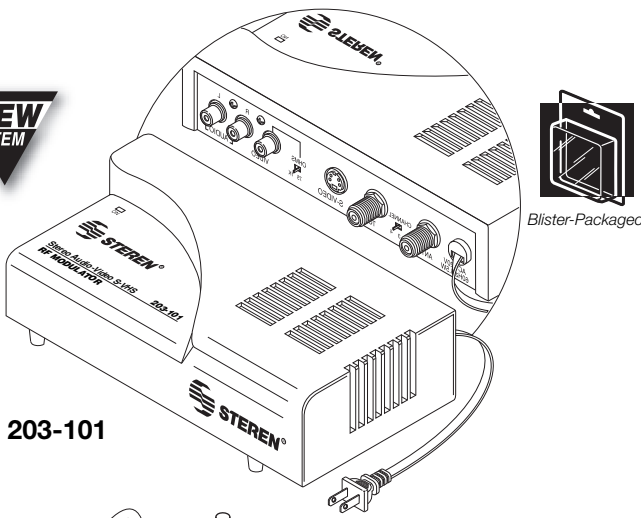

**NEW  
ITEM**

Blister-Packaged

**203-101**

**Audio-Video RF Modulator**

**NEW ▶ 203-101** Audio-Video RF Modulator  
Connects RCA and S-Video inputs from DVD players, camcorders, video game system consoles or any A/V equipment to an F-type output Suitable for Older TV Sets not Equipped with RCA or S-Video Inputs  
RF Output Channels 3&4  
RF Output Impedance 75Ω  
Video Input Impedance 75/1kΩ  
Audio Input Impedance 13±3kΩ  
TV-ANT Insertion Loss 2dB @ 806MHz  
Power Source 120VAC 60Hz 4.5W  
5 7/8" (W) x 1 7/8" (H) x 3" (D)

**NEW  
ITEM**

Display-Boxed

**203-020**

**Remote Signal Extender**

**NEW ▶ 203-020** Remote Control Signal Extender  
Use with any IR signal remote  
Remote to Transmitter Range 15'  
Operational Range 180'  
Frequency 35-41kHz  
Low attenuation  
LEDs indicate signals detected  
120VAC 1W  
2 3/4" (W) x 3 1/2" (H) x 4 3/4" (D)

**NEW  
ITEM**

Display-Boxed

**200-600** Without Remote  
**200-603** With Remote

**TV Antenna Rotators**

**Outdoor TV Antenna Rotator Systems**  
Aims off-air antenna precisely at signal source, reducing interference  
Suitable for 1 1/2" - 1 3/4" Masts  
Motor Torque 160lb-in - 1-RPM  
Maximum Vertical Load 100-lbs  
Power Source 117VAC 60Hz 62W  
Includes mounting hardware  
Supplied With or Without Remote Control Unit  
Requires 20-gauge 3-conductor cable  
Controller 7" (W) x 2 3/8" (H) x 5 3/4" (D)  
Rotator 6 1/2" (W) x 11 1/2" (H) x 3 1/2" (D)