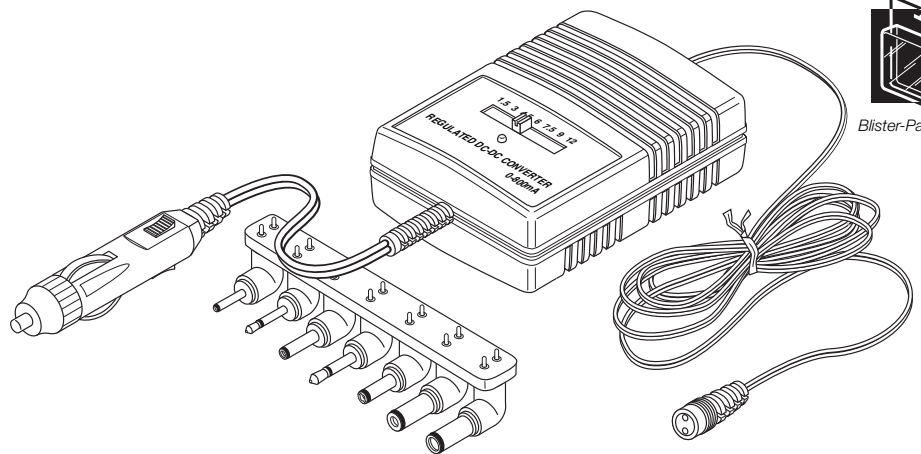

901-800 800mA 12V DC-DC Converter
Outputs 2, 4.5, 6, 7.5, 9, 12 VDC
6' Molded Cable with Crucifix Plug
9V Battery-Clip Connector
Polarity Reversing Switch
Display Packaged for Resale

901-802 800mA 12V DC-DC Converter
Regulated Output Voltage
6' Cord - 2A Fuse Protected Plug
Outputs 1.5, 3, 4.5, 6, 7.5, 9, 12 VDC
Supplied with 7 Detachable Plugs:
5.5 x 2.1, 5.5 x 2.5, 4.0 x 1.7 mm,
3.5 x 1.35, 2.35 x 0.75, 3.5 x 2.5 mm
Display Packaged for Resale

◀ NEW

255-280 4'

255-283 6-inch

NEW ITEM

255-284 6-inch

Blister-Packaged

901-800 800mA

Blister-Packaged