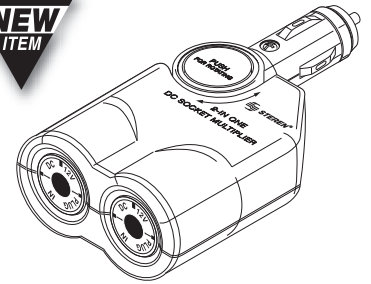

901-800 800mA 12V DC-DC Converter
Outputs 2, 4.5, 6, 7.5, 9, 12 VDC
6' Molded Cable with Crucifix Plug
9V Battery-Clip Connector
Polarity Reversing Switch
Display Packaged for Resale

901-802 800mA 12V DC-DC Converter
Regulated Output Voltage
6' Cord - 2A Fuse Protected Plug
Outputs 1.5, 3, 4.5, 6, 7.5, 9, 12 VDC
Supplied with 7 Detachable Plugs:
5.5 x 2.1, 5.5 x 2.5, 4.0 x 1.7 mm,
3.5 x 1.35, 2.35 x 0.75, 3.5 x 2.5 mm
Display Packaged for Resale

◀ NEW

255-280 4'

255-283 6-inch

NEW ITEM

255-284 6-inch

Blister-Packaged

901-800 800mA

Blister-Packaged