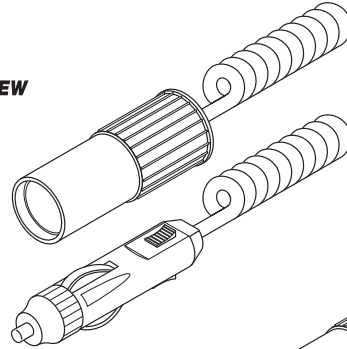

Cigarette Lighter Plug

250-245 Cigarette Lighter Plug

250-245

Car-Lighter Adapters

255-280 4' Coiled Lighter Extension Cord

255-283 6" Cigarette Lighter Y-Cord

255-284 12VDC Socket Multiplexer

DC Converters

901-800 800mA 12V DC-DC Converter
Outputs 2, 4.5, 6, 7.5, 9, 12 VDC
6' Molded Cable with Crucifix Plug
9V Battery-Clip Connector
Polarity Reversing Switch
Display Packaged for Resale

901-802 800mA 12V DC-DC Converter
Regulated Output Voltage
6' Cord - 2A Fuse Protected Plug
Outputs 1.5, 3, 4.5, 6, 7.5, 9, 12 VDC
Supplied with 7 Detachable Plugs:
5.5 x 2.1, 5.5 x 2.5, 4.0 x 1.7 mm,
3.5 x 1.35, 2.35 x 0.75, 3.5 x 2.5 mm
Display Packaged for Resale

◀ NEW

255-280 4'

255-283 6-inch

NEW ITEM

255-284 6-inch

Blister-Packaged

901-800 800mA

Blister-Packaged