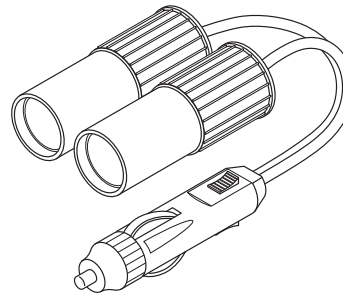

Cigarette Lighter Plug

250-245 Cigarette Lighter Plug

250-245

Car-Lighter Adapters

255-280 4' Coiled Lighter Extension Cord

255-283 6" Cigarette Lighter Y-Cord

255-284 12VDC Socket Multiplexer

DC Converters

901-800 800mA 12V DC-DC Converter
Outputs 2, 4.5, 6, 7.5, 9, 12 VDC
6' Molded Cable with Crucifix Plug
9V Battery-Clip Connector
Polarity Reversing Switch
Display Packaged for Resale

901-802 800mA 12V DC-DC Converter
Regulated Output Voltage
6' Cord - 2A Fuse Protected Plug
Outputs 1.5, 3, 4.5, 6, 7.5, 9, 12 VDC
Supplied with 7 Detachable Plugs:
5.5 x 2.1, 5.5 x 2.5, 4.0 x 1.7 mm,
3.5 x 1.35, 2.35 x 0.75, 3.5 x 2.5 mm
Display Packaged for Resale

◀ NEW

255-280 4'

255-283 6-inch

NEW ITEM

255-284 6-inch

Blister-Packaged

901-800 800mA

Blister-Packaged