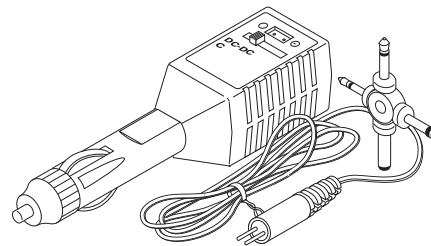

901-800 800mA 12V DC-DC Converter
Outputs 2, 4.5, 6, 7.5, 9, 12 VDC
6' Molded Cable with Crucifix Plug
9V Battery-Clip Connector
Polarity Reversing Switch
Display Packaged for Resale

901-802 800mA 12V DC-DC Converter
Regulated Output Voltage
6' Cord - 2A Fuse Protected Plug
Outputs 1.5, 3, 4.5, 6, 7.5, 9, 12 VDC
Supplied with 7 Detachable Plugs:
5.5 x 2.1, 5.5 x 2.5, 4.0 x 1.7 mm,
3.5 x 1.35, 2.35 x 0.75, 3.5 x 2.5 mm
Display Packaged for Resale

◀ NEW

255-280 4'

255-283 6-inch

NEW ITEM

255-284 6-inch

Blister-Packaged

901-800 800mA

Blister-Packaged