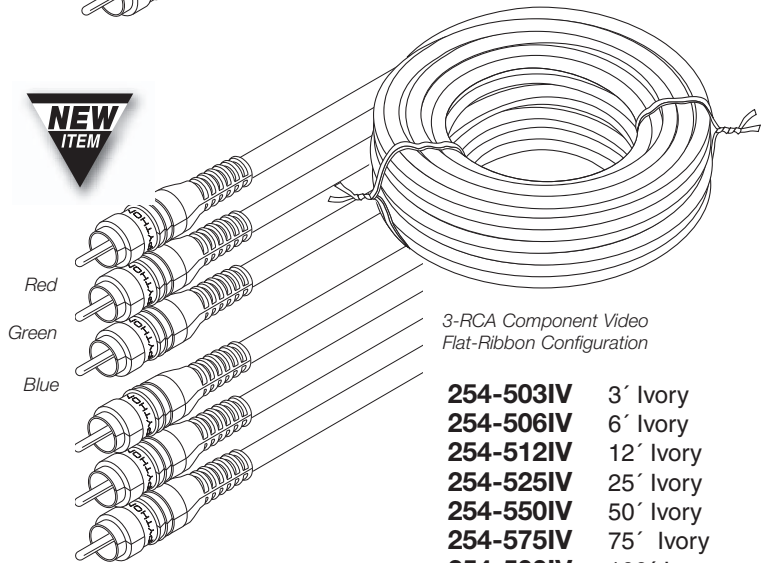

3-RCA Component Video Flat-Ribbon Configuration

- **254-503IV** 3' Ivory
- **254-506IV** 6' Ivory
- **254-512IV** 12' Ivory
- **254-525IV** 25' Ivory
- **254-550IV** 50' Ivory
- **254-575IV** 75' Ivory
- **254-500IV** 100' Ivory