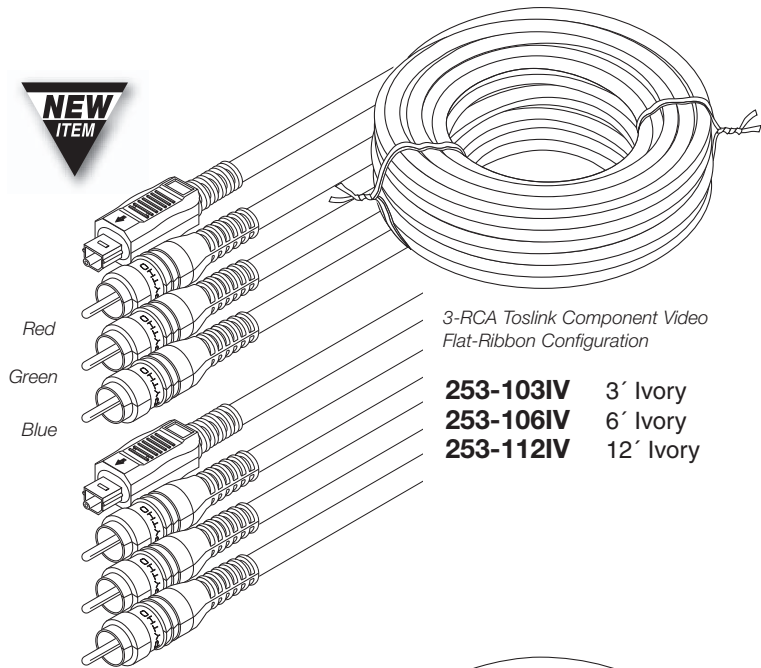

Component-Video Cables

Python™ Component-Video RCA Interconnects Provide high-definition video signal transfer between DVD players and high-end TVs or monitors for optimum picture resolution and color Precision 75Ω Impedance for Max. Signal Transfer EMI-RFI Protected Double High-Density Aluminum Shield 100% 0.12mm Aluminum-Polyester Foil Shield 3 RG59 95% Copper-Braid Shielded Conductors Flat-Ribbon Cable Configuration 95% Spiral-Wound-Shield Audio Conductors 99.99% Pure Oxygen-Free Copper Wire Ultra-Flex Satin-Ivory Rubber 6.0mm OD PVC Jacket Low-Attenuation Foamed Cellular Dielectric 24K Gold-Plated Heavy-Duty RCA Connectors Color-Coded – Fully Molded Construction

- **254-503IV** 3' 3-RCA Component-Video Cable
- **254-506IV** 6' 3-RCA Component-Video Cable
- **254-512IV** 12' 3-RCA Component-Video Cable
- **254-525IV** 25' 3-RCA Component-Video Cable
- **254-550IV** 50' 3-RCA Component-Video Cable ◀ **NEW**
- **254-575IV** 75' 3-RCA Component-Video Cable ◀ **NEW**
- **254-500IV** 100' 3-RCA Component-Video Cable ◀ **NEW**
- **254-603IV** 3' 5-RCA Component-A/V Cable
- **254-606IV** 6' 5-RCA Component-A/V Cable
- **254-612IV** 12' 5-RCA Component-A/V Cable
- **254-625IV** 25' 5-RCA Component-A/V Cable
- **254-650IV** 50' 5-RCA Component-A/V Cable ◀ **NEW**
- **254-675IV** 75' 5-RCA Component-A/V Cable ◀ **NEW**
- **254-600IV** 100' 5-RCA Component-A/V Cable ◀ **NEW**

3-RCA Toslink Component Video Flat-Ribbon Configuration

- **253-103IV** 3' Ivory
- **253-106IV** 6' Ivory
- **253-112IV** 12' Ivory