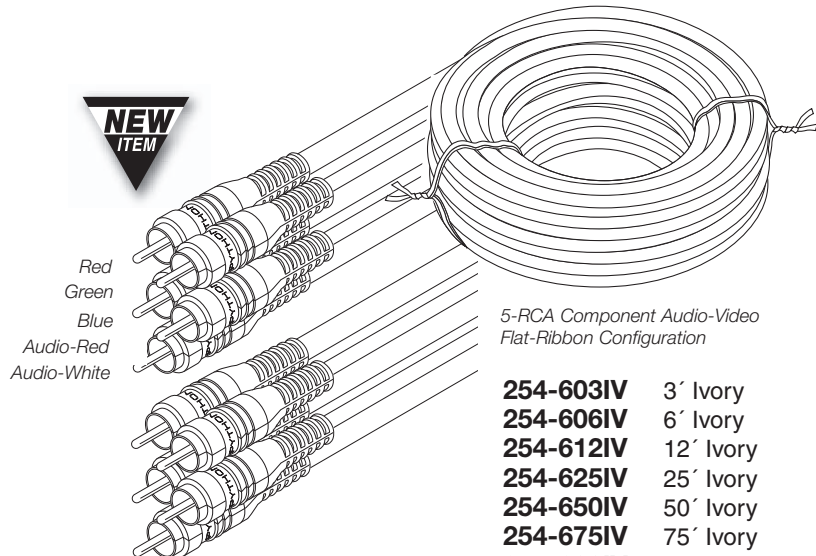

- 253-103IV** 3' Ivory Toslink Component Cable ◀ **NEW**
- 253-106IV** 6' Ivory Toslink Component Cable ◀ **NEW**
- 253-112IV** 12' Ivory Toslink Component Cable ◀ **NEW**

**Component-Video Cables**

Python™ Component-Video RCA Interconnects Provide high-definition video signal transfer between DVD players and high-end TVs or monitors for optimum picture resolution and color Precision 75Ω Impedance for Max. Signal Transfer EMI-RFI Protected Double High-Density Aluminum Shield 100% 0.12mm Aluminum-Polyester Foil Shield 3 RG59 95% Copper-Braid Shielded Conductors Flat-Ribbon Cable Configuration 95% Spiral-Wound-Shield Audio Conductors 99.99% Pure Oxygen-Free Copper Wire Ultra-Flex Satin-Ivory Rubber 6.0mm OD PVC Jacket Low-Attenuation Foamed Cellular Dielectric 24K Gold-Plated Heavy-Duty RCA Connectors Color-Coded – Fully Molded Construction

- 254-503IV** 3' 3-RCA Component-Video Cable
- 254-506IV** 6' 3-RCA Component-Video Cable
- 254-512IV** 12' 3-RCA Component-Video Cable
- 254-525IV** 25' 3-RCA Component-Video Cable
- 254-550IV** 50' 3-RCA Component-Video Cable ◀ **NEW**
- 254-575IV** 75' 3-RCA Component-Video Cable ◀ **NEW**
- 254-500IV** 100' 3-RCA Component-Video Cable ◀ **NEW**
- 254-603IV** 3' 5-RCA Component-A/V Cable
- 254-606IV** 6' 5-RCA Component-A/V Cable
- 254-612IV** 12' 5-RCA Component-A/V Cable
- 254-625IV** 25' 5-RCA Component-A/V Cable
- 254-650IV** 50' 5-RCA Component-A/V Cable ◀ **NEW**
- 254-675IV** 75' 5-RCA Component-A/V Cable ◀ **NEW**
- 254-600IV** 100' 5-RCA Component-A/V Cable ◀ **NEW**

3-RCA Toslink Component Video Flat-Ribbon Configuration

- 253-103IV** 3' Ivory
- 253-106IV** 6' Ivory
- 253-112IV** 12' Ivory

3-RCA Component Video Flat-Ribbon Configuration

- 254-503IV** 3' Ivory
- 254-506IV** 6' Ivory
- 254-512IV** 12' Ivory
- 254-525IV** 25' Ivory
- 254-550IV** 50' Ivory
- 254-575IV** 75' Ivory
- 254-500IV** 100' Ivory