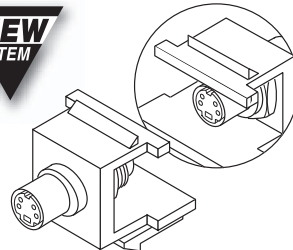

Keystone Modular Inserts

Connector-module inserts used with 310-200 Series Keystone Wall Plates. Snap-in tabs make modules easy to insert and remove for adjustments and wiring changes. Create video, voice or data outlets using F, BNC, RCA, S-Video and fiber connections.

310-410 BNC Almond, Ivory, White

310-415 F Almond, Ivory, White

310-417 F-Blank Almond, Ivory, White

310-420 Cover Almond, Ivory, White

310-452 S-Video Almond, Ivory, White

Gold-Plated

- 310-461** RCA Red Band - Almond, Ivory, White
- 310-462** RCA Black Band - Almond, Ivory, White
- 310-463** RCA White Band - Almond, Ivory, White
- 310-464** RCA Yellow Band - Almond, Ivory, White