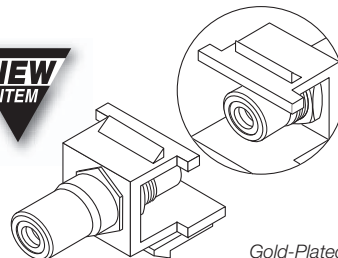

Keystone Modular Inserts

Connector-module inserts used with 310-200 Series Keystone Wall Plates. Snap-in tabs make modules easy to insert and remove for adjustments and wiring changes. Create video, voice or data outlets using F, BNC, RCA, S-Video and fiber connections.

310-410 BNC Almond, Ivory, White

310-415 F Almond, Ivory, White

310-417 F-Blank Almond, Ivory, White

310-420 Cover Almond, Ivory, White

310-452 S-Video Almond, Ivory, White

Gold-Plated

- 310-461** RCA Red Band - Almond, Ivory, White
- 310-462** RCA Black Band - Almond, Ivory, White
- 310-463** RCA White Band - Almond, Ivory, White
- 310-464** RCA Yellow Band - Almond, Ivory, White