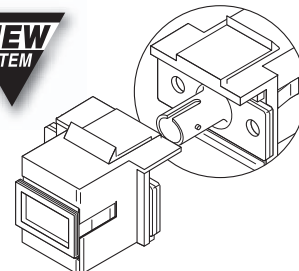

310-471WH ST-SC Fiber