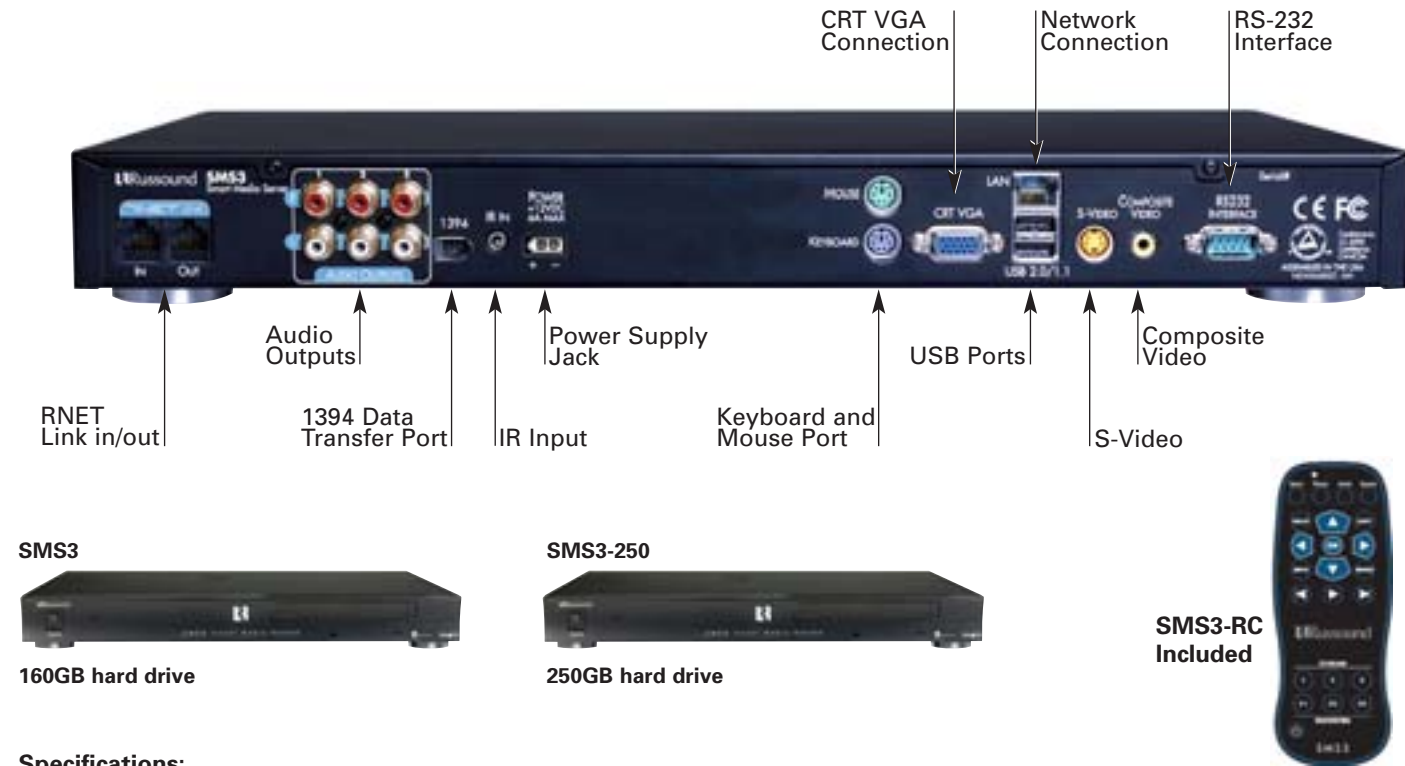

SMS3 Smart Media Server Rear Panel

Specifications:

- File Formats**
- Supports MP3, Ogg Vorbis, WAV music and JPEG image formats
 - Storage:
 - SMS3 – 160GB hard drive stores up to 2650 hours compressed or 240 hours uncompressed music
 - SMS3-250 – 250GB hard drive stores up to 4140 hours compressed or 375 hours uncompressed music

- Communications**
- RNET link
 - Front panel IR receiver, rear panel IR jack
 - Ethernet LAN port
 - RS-232 control port

- Power Requirements**
- External power supply
 - Universal input 100 – 240 VAC, 50-60Hz with 12VDC 6A output

- Physical Specifications**
- Dimensions: 17" W x 1.75"H x 12.9"D (430 x 44 x 343mm)
 - Weight: 12.02 lbs. Net (5.4kg)

- Approvals**
- CE, TUV and FCC
- Standard Accessories**
- SMS3-RC IR remote control
 - 1 – RCA composite video cable
 - 3 – Stereo audio cables

A world of music at your command

The SMS3 Smart Media Server is unique. It incorporates everything needed to enjoy your music collection, your way. Three music streams can play independent of each other, at the same time. The user-friendly interface helps you organize music by genre, artist, theme or occasion into personalized playlists. So you can choose what to play with one touch and listen anywhere your multiroom system reaches.