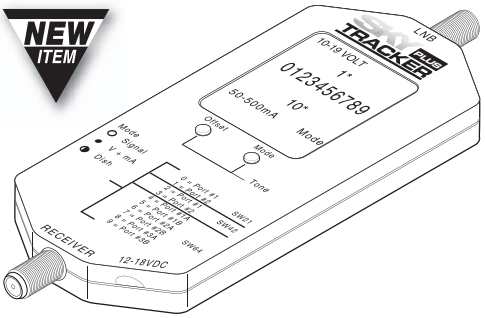

200-992

200-993

Satellite Finder Meters

Highly Sensitive Meters with Built-In Buzzer
Durable ABS Plastic Housing
Built-in Buzzer with Pitched Tone for Alignment Reference
Front Panel Sensitivity Control
RF and DC Pass-Through – 75Ω 950-2050MHz Input
Sensitivity 7mV@55dB – LNB Gain 3-Carrier C/N 15dB
Input Level -25 to -75dBm – LNB Gain 52-60dB
Power Requirements 13-18VDC
Requires 6dB attenuator for 60-65dB LNB gain

- 200-992 Analog Pocket Satellite Finder
- 200-993 LED Bar-Graph Pocket Satellite Finder

203-620

203-630

SkyTracker™ Signal Meters

Hand-Held SkyTracker™ Signal Meters
For Precise Satellite Position Location
Dish Network® and DirecTV® Compatible
Compact Design – Microprocessor Controlled
High Sensitivity for Receiving Weak Signals
Attenuation Adjustment for Strong Signals
Visual/Audio Readout for Hands-Free Operation
Precision Machined F-Connector Ports
Built-in Beeper, Volt/mA Meter
Short Circuit Protection with Fuse
75Ω Impedance – Input Frequency 950-2150MHz
Optional Accessories Kit – CE Approved

203-650

203-640 Powered

NEW ▶ 203-620 SkyTracker™ Plus Single-LNB Meter
LED and Audio Indicators
Identifies DiSEqC and 22kHz
Powered by Receiver or DC Supply
Meter Ranges 10-20V, 0-500mA
Input level 20-100 dBμV
5 3/4" (W) x 2 1/4" (H) x 3/4" (D)

NEW ▶ 203-630 SkyTracker™ Pro Dual-LNB Meter
Measures 2 LNBs simultaneously
LCDs and Selectable On/Off Tone
Identifies DiSEqC, 22kHz, 13/18V, mA
Can be set up as a two-way switch
Runs DiSEqC 1.2/SatScan actuator
Transmits 22 kHz, DiSEqC to LNB
Powered by Receiver or DC Supply
Meter Ranges 0-30V, 0-900mA
Input level 20-100 dBμV
Optional Carrying Case and Battery
5 3/4" (W) x 2 1/4" (H) x 3/4" (D)