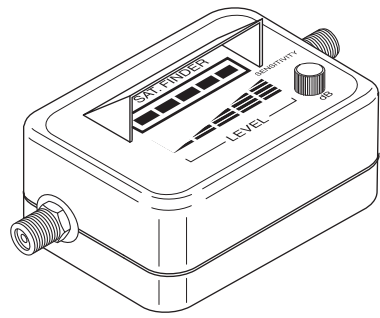

200-992

200-993

Satellite Finder Meters

Highly Sensitive Meters with Built-In Buzzer
Durable ABS Plastic Housing
Built-in Buzzer with Pitched Tone for Alignment Reference
Front Panel Sensitivity Control
RF and DC Pass-Through – 75Ω 950-2050MHz Input
Sensitivity 7mV@55dB – LNB Gain 3-Carrier C/N 15dB
Input Level -25 to -75dBm – LNB Gain 52-60dB
Power Requirements 13-18VDC
Requires 6dB attenuator for 60-65dB LNB gain

- 200-992 Analog Pocket Satellite Finder
- 200-993 LED Bar-Graph Pocket Satellite Finder

203-620

203-630

SkyTracker™ Signal Meters

Hand-Held SkyTracker™ Signal Meters
For Precise Satellite Position Location
Dish Network® and DirecTV® Compatible
Compact Design – Microprocessor Controlled
High Sensitivity for Receiving Weak Signals
Attenuation Adjustment for Strong Signals
Visual/Audio Readout for Hands-Free Operation
Precision Machined F-Connector Ports
Built-in Beeper, Volt/mA Meter
Short Circuit Protection with Fuse
75Ω Impedance – Input Frequency 950-2150MHz
Optional Accessories Kit – CE Approved

203-650

203-640 Powered

NEW ▶ 203-620 SkyTracker™ Plus Single-LNB Meter
LED and Audio Indicators
Identifies DiSEqC and 22kHz
Powered by Receiver or DC Supply
Meter Ranges 10-20V, 0-500mA
Input level 20-100 dBμV
5 3/4" (W) x 2 1/4" (H) x 3/4" (D)

NEW ▶ 203-630 SkyTracker™ Pro Dual-LNB Meter
Measures 2 LNBs simultaneously
LCDs and Selectable On/Off Tone
Identifies DiSEqC, 22kHz, 13/18V, mA
Can be set up as a two-way switch
Runs DiSEqC 1.2/SatScan actuator
Transmits 22 kHz, DiSEqC to LNB
Powered by Receiver or DC Supply
Meter Ranges 0-30V, 0-900mA
Input level 20-100 dBμV
Optional Carrying Case and Battery
5 3/4" (W) x 2 1/4" (H) x 3/4" (D)