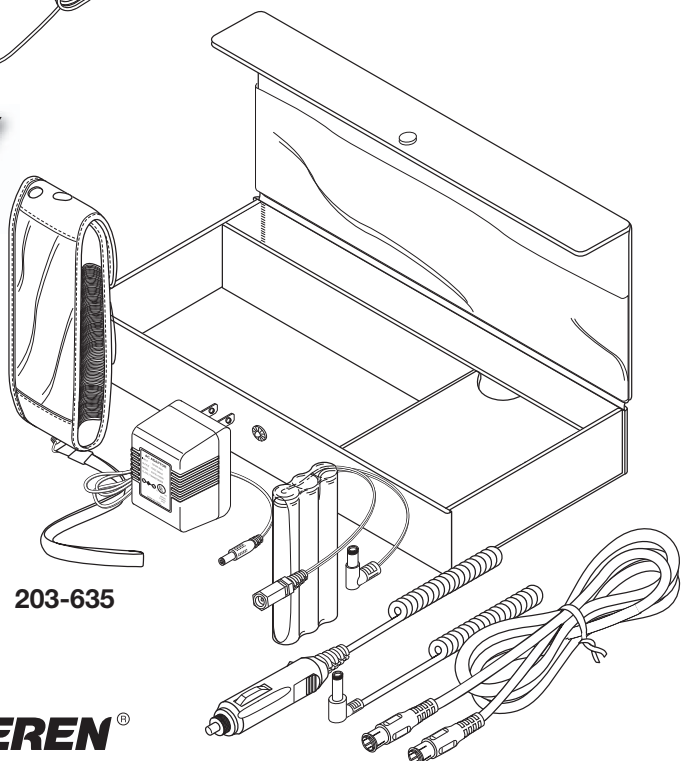

Satellite Finder Meters

Highly Sensitive Meters with Built-In Buzzer
Durable ABS Plastic Housing
Built-in Buzzer with Pitched Tone for Alignment Reference
Front Panel Sensitivity Control
RF and DC Pass-Through – 75Ω 950-2050MHz Input
Sensitivity 7mV@55dB – LNB Gain 3-Carrier C/N 15dB
Input Level -25 to -75dBm – LNB Gain 52-60dB
Power Requirements 13-18VDC
Requires 6dB attenuator for 60-65dB LNB gain

- 200-992 Analog Pocket Satellite Finder
- 200-993 LED Bar-Graph Pocket Satellite Finder

SkyTracker™ Signal Meters

Hand-Held SkyTracker™ Signal Meters
For Precise Satellite Position Location
Dish Network® and DirecTV® Compatible
Compact Design – Microprocessor Controlled
High Sensitivity for Receiving Weak Signals
Attenuation Adjustment for Strong Signals
Visual/Audio Readout for Hands-Free Operation
Precision Machined F-Connector Ports
Built-in Beeper, Volt/mA Meter
Short Circuit Protection with Fuse
75Ω Impedance – Input Frequency 950-2150MHz
Optional Accessories Kit – CE Approved

NEW ▶ 203-620 SkyTracker™ Plus Single-LNB Meter
LED and Audio Indicators
Identifies DiSEqC and 22kHz
Powered by Receiver or DC Supply
Meter Ranges 10-20V, 0-500mA
Input level 20-100 dBμV
5 3/4" (W) x 2 1/4" (H) x 3/4" (D)

NEW ▶ 203-630 SkyTracker™ Pro Dual-LNB Meter
Measures 2 LNBs simultaneously
LCDs and Selectable On/Off Tone
Identifies DiSEqC, 22kHz, 13/18V, mA
Can be set up as a two-way switch
Runs DiSEqC 1.2/SatScan actuator
Transmits 22 kHz, DiSEqC to LNB
Powered by Receiver or DC Supply
Meter Ranges 0-30V, 0-900mA
Input level 20-100 dBμV
Optional Carrying Case and Battery
5 3/4" (W) x 2 1/4" (H) x 3/4" (D)