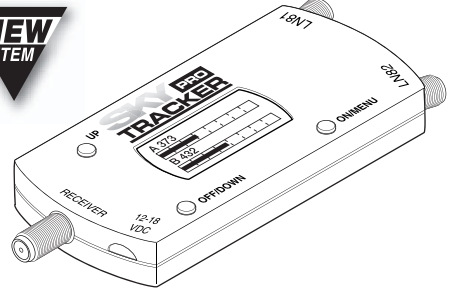

200-992

200-993

Satellite Finder Meters

Highly Sensitive Meters with Built-In Buzzer
Durable ABS Plastic Housing
Built-in Buzzer with Pitched Tone for Alignment Reference
Front Panel Sensitivity Control
RF and DC Pass-Through – 75Ω 950-2050MHz Input
Sensitivity 7mV@55dB – LNB Gain 3-Carrier C/N 15dB
Input Level -25 to -75dBm – LNB Gain 52-60dB
Power Requirements 13-18VDC
Requires 6dB attenuator for 60-65dB LNB gain

- 200-992 Analog Pocket Satellite Finder
- 200-993 LED Bar-Graph Pocket Satellite Finder

203-620

203-630

SkyTracker™ Signal Meters

Hand-Held SkyTracker™ Signal Meters
For Precise Satellite Position Location
Dish Network® and DirecTV® Compatible
Compact Design – Microprocessor Controlled
High Sensitivity for Receiving Weak Signals
Attenuation Adjustment for Strong Signals
Visual/Audio Readout for Hands-Free Operation
Precision Machined F-Connector Ports
Built-in Beeper, Volt/mA Meter
Short Circuit Protection with Fuse
75Ω Impedance – Input Frequency 950-2150MHz
Optional Accessories Kit – CE Approved

203-650

203-640 Powered

NEW ▶ 203-620 SkyTracker™ Plus Single-LNB Meter
LED and Audio Indicators
Identifies DiSEqC and 22kHz
Powered by Receiver or DC Supply
Meter Ranges 10-20V, 0-500mA
Input level 20-100 dBμV
5 3/4" (W) x 2 1/4" (H) x 3/4" (D)

NEW ▶ 203-630 SkyTracker™ Pro Dual-LNB Meter
Measures 2 LNBs simultaneously
LCDs and Selectable On/Off Tone
Identifies DiSEqC, 22kHz, 13/18V, mA
Can be set up as a two-way switch
Runs DiSEqC 1.2/SatScan actuator
Transmits 22 kHz, DiSEqC to LNB
Powered by Receiver or DC Supply
Meter Ranges 0-30V, 0-900mA
Input level 20-100 dBμV
Optional Carrying Case and Battery
5 3/4" (W) x 2 1/4" (H) x 3/4" (D)