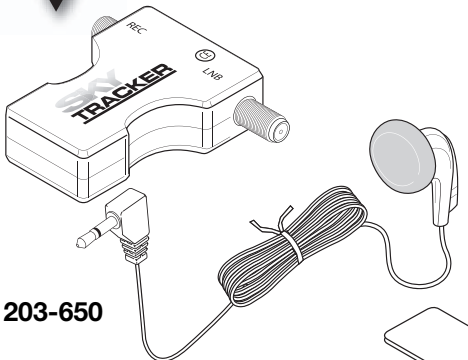

200-992

200-993

Satellite Finder Meters

Highly Sensitive Meters with Built-In Buzzer
Durable ABS Plastic Housing
Built-in Buzzer with Pitched Tone for Alignment Reference
Front Panel Sensitivity Control
RF and DC Pass-Through – 75Ω 950-2050MHz Input
Sensitivity 7mV@55dB – LNB Gain 3-Carrier C/N 15dB
Input Level -25 to -75dBm – LNB Gain 52-60dB
Power Requirements 13-18VDC
Requires 6dB attenuator for 60-65dB LNB gain

- 200-992 Analog Pocket Satellite Finder
- 200-993 LED Bar-Graph Pocket Satellite Finder

203-620

203-630

SkyTracker™ Signal Meters

Hand-Held SkyTracker™ Signal Meters
For Precise Satellite Position Location
Dish Network® and DirecTV® Compatible
Compact Design – Microprocessor Controlled
High Sensitivity for Receiving Weak Signals
Attenuation Adjustment for Strong Signals
Visual/Audio Readout for Hands-Free Operation
Precision Machined F-Connector Ports
Built-in Beeper, Volt/mA Meter
Short Circuit Protection with Fuse
75Ω Impedance – Input Frequency 950-2150MHz
Optional Accessories Kit – CE Approved

203-650

203-640 Powered

NEW ▶ 203-620 SkyTracker™ Plus Single-LNB Meter
LED and Audio Indicators
Identifies DiSEqC and 22kHz
Powered by Receiver or DC Supply
Meter Ranges 10-20V, 0-500mA
Input level 20-100 dBμV
5 3/4" (W) x 2 1/4" (H) x 3/4" (D)

NEW ▶ 203-630 SkyTracker™ Pro Dual-LNB Meter
Measures 2 LNBs simultaneously
LCDs and Selectable On/Off Tone
Identifies DiSEqC, 22kHz, 13/18V, mA
Can be set up as a two-way switch
Runs DiSEqC 1.2/SatScan actuator
Transmits 22 kHz, DiSEqC to LNB
Powered by Receiver or DC Supply
Meter Ranges 0-30V, 0-900mA
Input level 20-100 dBμV
Optional Carrying Case and Battery
5 3/4" (W) x 2 1/4" (H) x 3/4" (D)