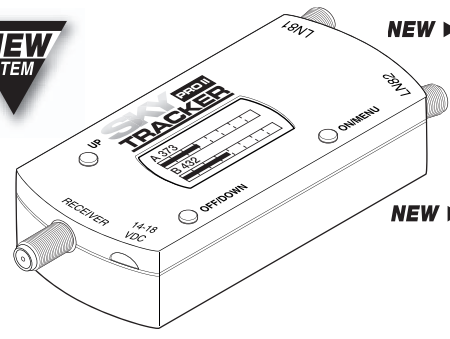

200-992

200-993

Satellite Finder Meters

Highly Sensitive Meters with Built-In Buzzer
Durable ABS Plastic Housing
Built-in Buzzer with Pitched Tone for Alignment Reference
Front Panel Sensitivity Control
RF and DC Pass-Through – 75Ω 950-2050MHz Input
Sensitivity 7mV@55dB – LNB Gain 3-Carrier C/N 15dB
Input Level -25 to -75dBm – LNB Gain 52-60dB
Power Requirements 13-18VDC
Requires 6dB attenuator for 60-65dB LNB gain

- 200-992 Analog Pocket Satellite Finder
- 200-993 LED Bar-Graph Pocket Satellite Finder

203-620

203-630

SkyTracker™ Signal Meters

Hand-Held SkyTracker™ Signal Meters
For Precise Satellite Position Location
Dish Network® and DirecTV® Compatible
Compact Design – Microprocessor Controlled
High Sensitivity for Receiving Weak Signals
Attenuation Adjustment for Strong Signals
Visual/Audio Readout for Hands-Free Operation
Precision Machined F-Connector Ports
Built-in Beeper, Volt/mA Meter
Short Circuit Protection with Fuse
75Ω Impedance – Input Frequency 950-2150MHz
Optional Accessories Kit – CE Approved

203-650

203-640 Powered

NEW ▶ 203-620 SkyTracker™ Plus Single-LNB Meter
LED and Audio Indicators
Identifies DiSEqC and 22kHz
Powered by Receiver or DC Supply
Meter Ranges 10-20V, 0-500mA
Input level 20-100 dBμV
5 3/4" (W) x 2 1/4" (H) x 3/4" (D)

NEW ▶ 203-630 SkyTracker™ Pro Dual-LNB Meter
Measures 2 LNBs simultaneously
LCDs and Selectable On/Off Tone
Identifies DiSEqC, 22kHz, 13/18V, mA
Can be set up as a two-way switch
Runs DiSEqC 1.2/SatScan actuator
Transmits 22 kHz, DiSEqC to LNB
Powered by Receiver or DC Supply
Meter Ranges 0-30V, 0-900mA
Input level 20-100 dBμV
Optional Carrying Case and Battery
5 3/4" (W) x 2 1/4" (H) x 3/4" (D)