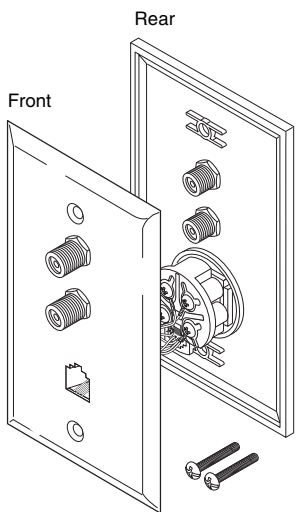

- **300-237**□□ 4C Ivory, White
- **300-238**□□ 4C 2.5GHz Almond, Brown, Ivory, White