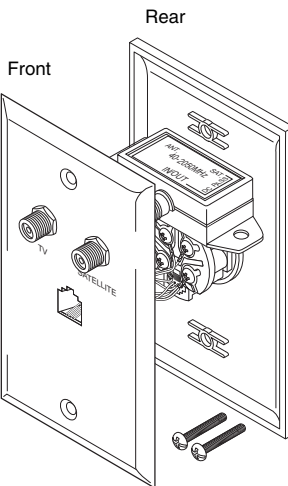

NEW
ITEM

UL US LISTED
E178108

- 300-234**□□ 4C Almond, Ivory, White
- 300-235**□□ 4C 2.5GHz Almond, Brown, Ivory, White
- 301-234**□□ 4C Almond, Ivory, White UL

- 300-237**□□ 4C Ivory, White
- 300-238**□□ 4C 2.5GHz Almond, Brown, Ivory, White

- NEW ▶ 310-100IV** Ivory Single Gang Junction Box
- NEW ▶ 310-100WH** White Single Gang Junction Box

Telephony-TV Wall Plates

Telephone-TV/Satellite Wall Plates Suitable for CATV or DBS Installations – 6μ" Gold Plated Contacts High-Impact ABS Plastic with Mounting Screws Flush-Mount Smooth Finish – 2³/₄"(W) x 4¹/₂"(H)