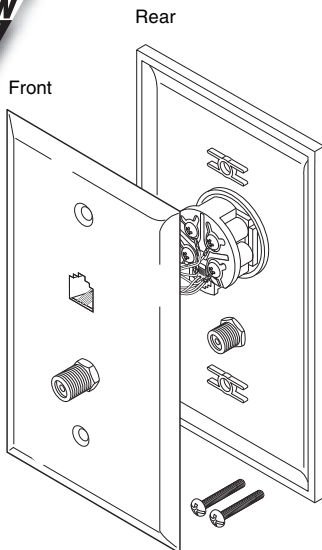

- **300-233**□□ 4C Tel-TV Midsize
  Almond, Ivory, White

NEW
ITEM