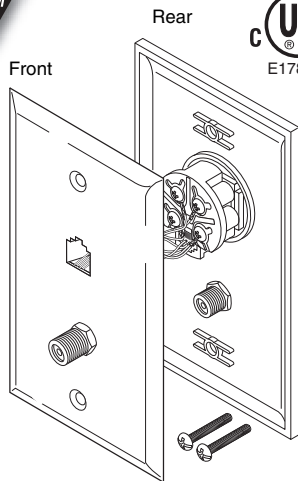

NEW
ITEM

UL US LISTED
E178108

- 300-234**□□ 4C Almond, Ivory, White
- 300-235**□□ 4C 2.5GHz Almond, Brown, Ivory, White
- 301-234**□□ 4C Almond, Ivory, White UL

- 300-237**□□ 4C Ivory, White
- 300-238**□□ 4C 2.5GHz Almond, Brown, Ivory, White

- NEW ▶ 310-100IV** Ivory Single Gang Junction Box
- NEW ▶ 310-100WH** White Single Gang Junction Box

Telephony-TV Wall Plates

Telephone-TV/Satellite Wall Plates Suitable for CATV or DBS Installations – 6μ" Gold Plated Contacts High-Impact ABS Plastic with Mounting Screws Flush-Mount Smooth Finish – 2³/₄"(W) x 4¹/₂"(H)

Mid-Size Telephony-TV Plates

Telephone-TV/Satellite Mid-Size Wall Plates for CATV or DBS Installations – 6μ" Gold Plated Contacts High-Impact ABS Plastic with Mounting Screws Flush-Mount Smooth Finish – 3¹/₈"(W) x 4⁷/₈"(H)

- NEW ▶ 300-233AL** 4C Almond Tel-TV Jack Mid-Size
- NEW ▶ 300-233IV** 4C Ivory Tel-TV Jack Mid-Size
- NEW ▶ 300-233WH** 4C White Tel-TV Jack Mid-Size

Blank Cover Plates

Single Gang Flush-Mount Plastic Cover Plates High-Impact ABS Plastic – 2³/₄"(W) x 4¹/₂"(H)