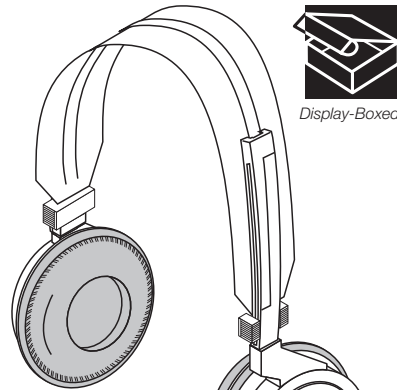

**Stereo Headphones**

Dynamic or Digital Stereo Headphones  
Suitable for Portable Stereos and Audio Systems  
Impedance 32Ω – Display Packaged for Resale

**750-090**

**750-120**

**750-275**

**750-090** Lightweight Digital Monitor Headphones  
40mm Super-Thin Diaphragms  
9' Cord – 3.5mm Gold Stereo Plug  
Adjustable Soft Leather Earpads and  
Stitched Leather Headband  
Mono-Stereo Switch – Extra Bass  
Separate Slide Volume Controls  
Frequency Range 20Hz-20kHz  
Sensitivity SPL 102dB @ 1kHz  
Includes gold-plated 1/4" adapter

**750-120** Lightweight Dynamic Headphones  
Ideal for Compact Disc Players and  
Other Digital Applications  
40mm Super-Thin Diaphragms  
9' Cord – 3.5mm Gold Stereo Plug  
Adjustable Soft Leather Earpads and  
Stitched Leather Headband  
Frequency Range 16Hz-22kHz  
Sensitivity SPL 110dB @ 1kHz  
Includes gold-plated 1/4" adapter

**750-275** Lightweight Personal Digital Earphones  
Brilliant, Full-Dimension Stereo Sound  
13mm Super-Thin Diaphragms  
4' Retractable Cord – 3.5mm Plug  
Impedance 18-32Ω  
Frequency Range 20Hz-20kHz  
Sensitivity SPL 98dB @ 1kHz  
Includes replacement earpads and  
compact storage case

**NEW ► 750-280** Ultra Lightweight Dynamic Neckphones  
Convertible – Band fits comfortably  
behind head or over ears  
4' Cord – 3.5mm Stereo Plug  
In-Line Volume Control  
Frequency Range 20Hz-20kHz  
Sensitivity SPL 109 dB @ 1.0 kHz  
Includes 1/4" plug adapter