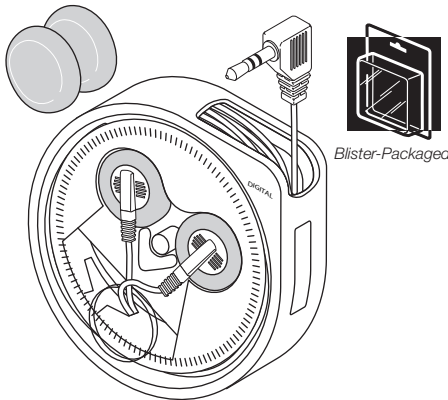

**Stereo Headphones**

Dynamic or Digital Stereo Headphones  
Suitable for Portable Stereos and Audio Systems  
Impedance 32Ω – Display Packaged for Resale

**750-090**

**750-120**

**750-275**

**750-090** Lightweight Digital Monitor Headphones  
40mm Super-Thin Diaphragms  
9' Cord – 3.5mm Gold Stereo Plug  
Adjustable Soft Leather Earpads and  
Stitched Leather Headband  
Mono-Stereo Switch – Extra Bass  
Separate Slide Volume Controls  
Frequency Range 20Hz-20kHz  
Sensitivity SPL 102dB @ 1kHz  
Includes gold-plated 1/4" adapter

**750-120** Lightweight Dynamic Headphones  
Ideal for Compact Disc Players and  
Other Digital Applications  
40mm Super-Thin Diaphragms  
9' Cord – 3.5mm Gold Stereo Plug  
Adjustable Soft Leather Earpads and  
Stitched Leather Headband  
Frequency Range 16Hz-22kHz  
Sensitivity SPL 110dB @ 1kHz  
Includes gold-plated 1/4" adapter

**750-275** Lightweight Personal Digital Earphones  
Brilliant, Full-Dimension Stereo Sound  
13mm Super-Thin Diaphragms  
4' Retractable Cord – 3.5mm Plug  
Impedance 18-32Ω  
Frequency Range 20Hz-20kHz  
Sensitivity SPL 98dB @ 1kHz  
Includes replacement earpads and  
compact storage case

**NEW ► 750-280** Ultra Lightweight Dynamic Neckphones  
Convertible – Band fits comfortably  
behind head or over ears  
4' Cord – 3.5mm Stereo Plug  
In-Line Volume Control  
Frequency Range 20Hz-20kHz  
Sensitivity SPL 109 dB @ 1.0 kHz  
Includes 1/4" plug adapter