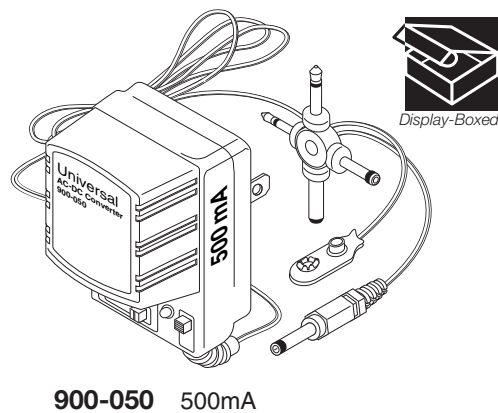

### AC-DC Converters

Universal 110VAC 50-60Hz AC-DC Adapters Suitable for Calculators, Portable Radios, Cassette Tape Recorders, Video Games, Cordless Phones, Answering Machines 6' Cord – Universal Plug and 9V Battery-Clip Polarity Reversing Switch – Double Insulation Display Packaged for Resale

**900-030** 300mA AC-DC Adapter  
110-220VAC Switchable Voltage  
Outputs 3,4,5,6,7.5,9 VDC  
Polarity Reversing Plug

**900-050** 500mA AC Adapter  
110-220VAC Switchable Voltage  
Outputs 3,4,5,6,7.5,9,12 VDC  
LED Indicator Lamp

**900-051** 500mA UL/cUL AC Adapter  
Outputs 3,4,5,6,7.5,9,12 VDC

**900-100** 1000mA AC Adapter  
110-220VAC Switchable Voltage  
Outputs 1.5,3,4.5,6,7.5,9,12 VDC  
LED Indicator Lamp

**900-032** 300mA UL/cUL AC Adapter  
Outputs 1.5,3,4.5,6,7.5,9,12 VDC  
Supplied with 6 Detachable Plugs:  
5.5x2.1, 5.5x2.5, 4.0x1.7mm,  
3.5x1.35, 2.35x0.75, 3.5mm

**900-052** 500mA UL/cUL AC Adapter  
Outputs 3,4,5,6,7.5,9,12 VDC  
Supplied with 6 Detachable Plugs:  
5.5x2.1, 5.5x2.5, 4.0x1.7mm,  
3.5x1.35, 2.35x0.75, 3.5mm