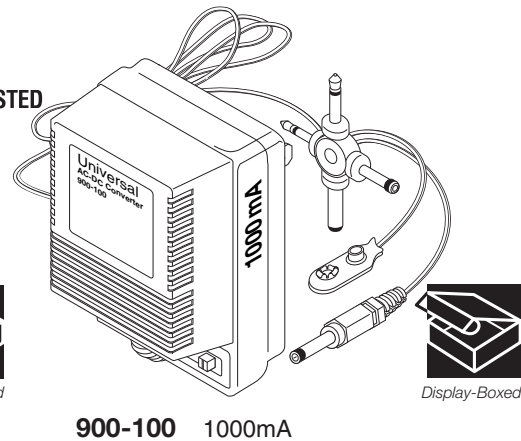

### AC-DC Converters

Universal 110VAC 50-60Hz AC-DC Adapters Suitable for Calculators, Portable Radios, Cassette Tape Recorders, Video Games, Cordless Phones, Answering Machines 6' Cord – Universal Plug and 9V Battery-Clip Polarity Reversing Switch – Double Insulation Display Packaged for Resale

**900-030** 300mA AC-DC Adapter  
110-220VAC Switchable Voltage  
Outputs 3,4,5,6,7.5,9 VDC  
Polarity Reversing Plug

**900-050** 500mA AC Adapter  
110-220VAC Switchable Voltage  
Outputs 3,4,5,6,7.5,9,12 VDC  
LED Indicator Lamp

**900-051** 500mA UL/cUL AC Adapter  
Outputs 3,4,5,6,7.5,9,12 VDC

**900-100** 1000mA AC Adapter  
110-220VAC Switchable Voltage  
Outputs 1.5,3,4.5,6,7.5,9,12 VDC  
LED Indicator Lamp

**900-032** 300mA UL/cUL AC Adapter  
Outputs 1.5,3,4.5,6,7.5,9,12 VDC  
Supplied with 6 Detachable Plugs:  
5.5x2.1, 5.5x2.5, 4.0x1.7mm,  
3.5x1.35, 2.35x0.75, 3.5mm

**900-052** 500mA UL/cUL AC Adapter  
Outputs 3,4,5,6,7.5,9,12 VDC  
Supplied with 6 Detachable Plugs:  
5.5x2.1, 5.5x2.5, 4.0x1.7mm,  
3.5x1.35, 2.35x0.75, 3.5mm