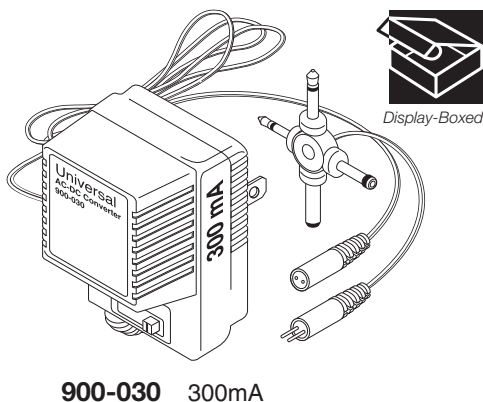

### AC-DC Converters

Universal 110VAC 50-60Hz AC-DC Adapters Suitable for Calculators, Portable Radios, Cassette Tape Recorders, Video Games, Cordless Phones, Answering Machines 6' Cord – Universal Plug and 9V Battery-Clip Polarity Reversing Switch – Double Insulation Display Packaged for Resale

**900-030** 300mA AC-DC Adapter  
110-220VAC Switchable Voltage  
Outputs 3,4,5,6,7.5,9 VDC  
Polarity Reversing Plug

**900-050** 500mA AC Adapter  
110-220VAC Switchable Voltage  
Outputs 3,4,5,6,7.5,9,12 VDC  
LED Indicator Lamp

**900-051** 500mA UL/cUL AC Adapter  
Outputs 3,4,5,6,7.5,9,12 VDC

**900-100** 1000mA AC Adapter  
110-220VAC Switchable Voltage  
Outputs 1.5,3,4.5,6,7.5,9,12 VDC  
LED Indicator Lamp

**900-032** 300mA UL/cUL AC Adapter  
Outputs 1.5,3,4.5,6,7.5,9,12 VDC  
Supplied with 6 Detachable Plugs:  
5.5x2.1, 5.5x2.5, 4.0x1.7mm,  
3.5x1.35, 2.35x0.75, 3.5mm

**900-052** 500mA UL/cUL AC Adapter  
Outputs 3,4,5,6,7.5,9,12 VDC  
Supplied with 6 Detachable Plugs:  
5.5x2.1, 5.5x2.5, 4.0x1.7mm,  
3.5x1.35, 2.35x0.75, 3.5mm