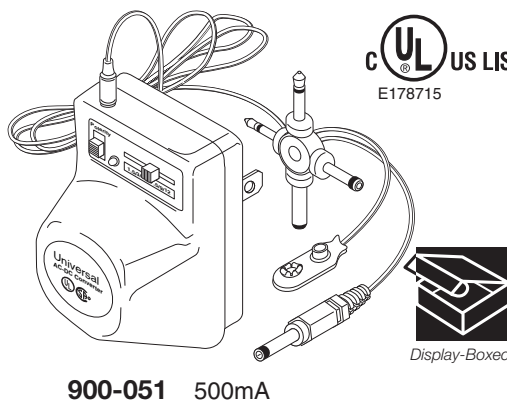

**900-030** 300mA AC-DC Adapter  
110-220VAC Switchable Voltage  
Outputs 3,4,5,6,7.5,9 VDC  
Polarity Reversing Plug

**900-050** 500mA AC Adapter  
110-220VAC Switchable Voltage  
Outputs 3,4,5,6,7.5,9,12 VDC  
LED Indicator Lamp

**900-051** 500mA UL/cUL AC Adapter  
Outputs 3,4,5,6,7.5,9,12 VDC

**900-100** 1000mA AC Adapter  
110-220VAC Switchable Voltage  
Outputs 1.5,3,4.5,6,7.5,9,12 VDC  
LED Indicator Lamp

**900-032** 300mA UL/cUL AC Adapter  
Outputs 1.5,3,4.5,6,7.5,9,12 VDC  
Supplied with 6 Detachable Plugs:  
5.5x2.1, 5.5x2.5, 4.0x1.7mm,  
3.5x1.35, 2.35x0.75, 3.5mm

**900-052** 500mA UL/cUL AC Adapter  
Outputs 3,4,5,6,7.5,9,12 VDC  
Supplied with 6 Detachable Plugs:  
5.5x2.1, 5.5x2.5, 4.0x1.7mm,  
3.5x1.35, 2.35x0.75, 3.5mm

**900-082** 800mA UL/cUL AC Adapter  
Outputs 3,4,5,6,7.5,9,12 VDC  
Supplied with 6 Detachable Plugs:  
5.5x2.1, 5.5x2.5, 4.0x1.7mm,  
3.5x1.35, 2.35x0.75, 3.5mm

**900-102** 1000mA AC Adapter  
Outputs 3,4,5,6,7.5,9,12 VDC  
Supplied with 6 Detachable Plugs:  
5.5x2.1, 5.5x2.5, 4.0x1.7mm,  
3.5x1.35, 5.0x2.1, 3.5mm