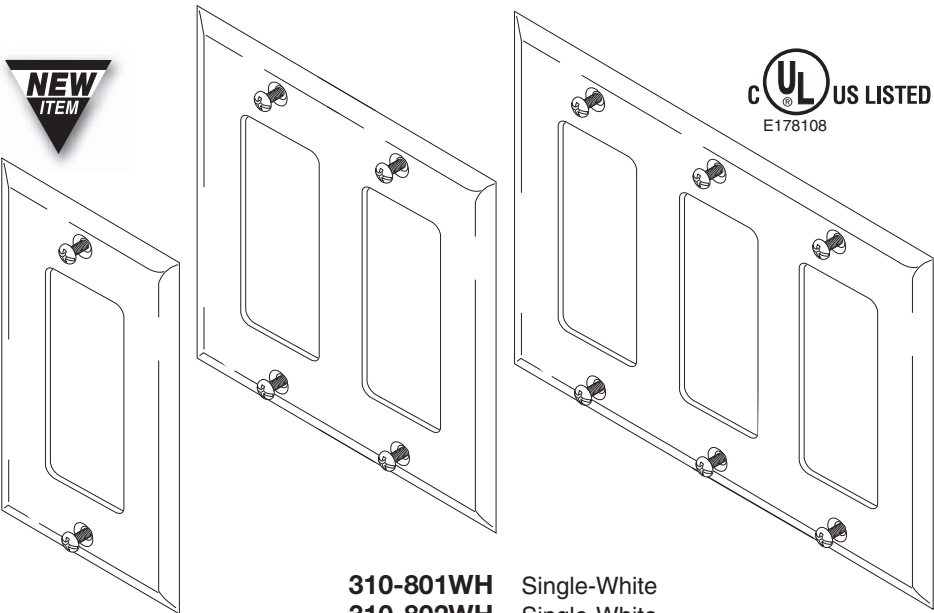

**NEW  
ITEM**

**UL** US LISTED  
E178108

- 310-801WH** Single-White
- 310-802WH** Single-White
- 310-803WH** Single-White
- 310-811** Single-Steel
- 310-812** Double-Steel

**Decorator Style Wall Plates**

Decorator-Style Flush Wall Plates  
Smooth Finish High-Impact ABS Plastic or  
Brushed Satin Finish Flush Mount  
Includes color-matched mounting screws – UL Listed

- NEW ▶ 310-801WH** Single Gang White Decorator Plate
- NEW ▶ 310-802WH** Double Gang White Decorator Plate
- NEW ▶ 310-803WH** Triple Gang White Decorator Plate
- NEW ▶ 310-811** Single Gang Steel Decorator Plate
- NEW ▶ 310-812** Double Gang Steel Decorator Plate

**Decorator-Style Inserts**

For Use with Decorator-Style Wall Plates  
Holds industry standard modular keystone inserts for  
custom installations – UL Listed  
Smooth Finish High-Impact ABS Plastic Construction  
Includes color-matched mounting screws

**NEW  
ITEM**

**UL** US LISTED  
E178108

- 310-851WH** 1-Cavity White
- 310-852WH** 2-Cavity White
- 310-853WH** 3-Cavity White
- 310-854WH** 4-Cavity White
- 310-860WH** 1-Cavity White 2xF81