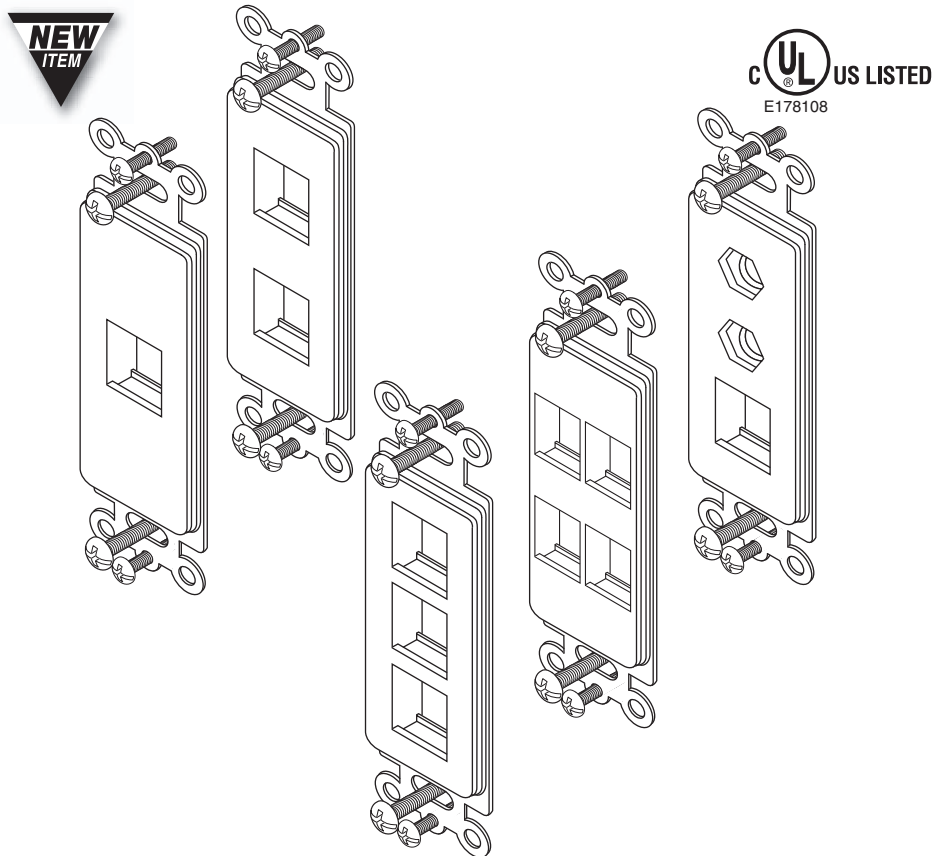

UL US LISTED
E178108

- **310-851WH** 1-Cavity White
- **310-852WH** 2-Cavity White
- **310-853WH** 3-Cavity White
- **310-854WH** 4-Cavity White
- **310-860WH** 1-Cavity White 2xF81