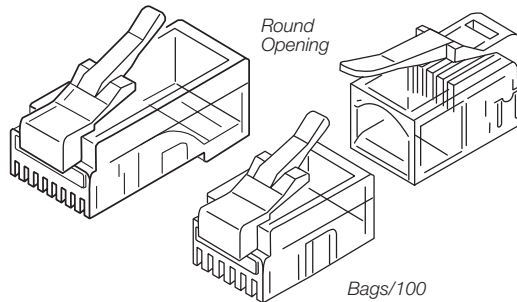

- **300-160** 10x10 Round-Solid
- **300-164** 6x4 Round-Solid
- **300-166** 6x6 Round-Solid
- **300-168** 8x8 Round-Solid
- **300-170** 8x8 Round-Stranded

CAT5E RJ45 Modular Plugs

Suitable for Category-5E Cable Installations
0.35mm-thick Phosphor-Bronze Contacts
50μ" Hard-Gold Plating over 50-100μ" Nickel
Conforms to FCC Part 68 requirements
Terminates AWG24-28 solid/stranded cable
High-Impact Clear Polycarbonate Plugs
Flame Auto-Extinguish Level UL94V-0

- **301-172** 8x8 RJ45 Round-Stranded Plug E
- **301-176** 8x8 RJ45 Round-Solid Cable Plug 2-Prong E
- **301-178** 8x8 RJ45 Round-Solid Cable Plug 3-Prong E