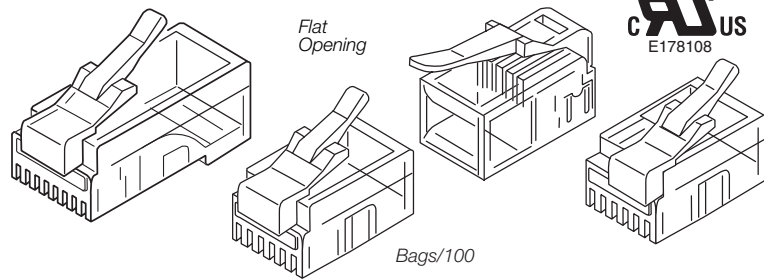

### Flat-Cable Modular Plugs

0.35mm-thick Phosphor-Bronze Contacts  
6μ" 24K Gold-Plated  
Terminates AWG24-26 flat stranded cable  
High-Impact Clear Polycarbonate Plugs  
UL and Non-UL Versions

- 300-060** 10C 10x10 Modular Plug G
- 300-062** 4C 4x4 Handset Plug A
- 300-064** 4C 6x4 RJ11 Modular Plug B
- 300-066** 6C 6x6 RJ12 Modular Plug C
- 300-067** 6C 6x6 RJ12 DEC MMJ Plug D
- 300-068** 8C 8x8 RJ45 Modular Plug E
- 301-064** 4C 6x4 RJ11 Modular Plug UL B
- 301-066** 6C 6x6 RJ12 Modular Plug UL C
- 301-068** 8C 8x8 RJ45 Modular Plug UL E

- 300-060** 10x10 Flat-Stranded
- 300-062** 4x4 Flat-Stranded
- 300-064** 6x4 Flat-Stranded
- 300-066** 6x6 Flat-Stranded
- 300-067** 6x6 DEC Flat-Stranded
- 300-068** 8x8 Flat-Stranded
- 301-064** 4x4 Flat-Stranded UL
- 301-066** 6x6 Flat-Stranded UL
- 301-068** 8x8 Flat-Stranded UL