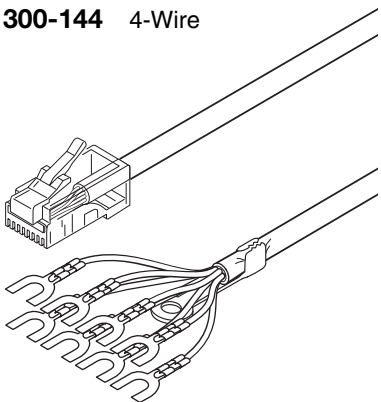

- High-Impact ABS Plastic – 6µ" Gold Plated Contacts
300-144 4C 6x4 Distribution Block

Modular Spade Cords

- Flat Modular Plug to Spade Cord Assemblies
 AWG28 7x36 (0.12mm) Stranded Conductors
304-315IV 4-Wire 15' Ivory Spade Cord
304-325IV 4-Wire 25' Ivory Spade Cord

Alarm Modular Cables

- 8-Conductor Round Cable
 RJ45 Modular Plug to Spade Lugs
308-802SL 8-Wire 2' Round Spade Cord
308-807SL 8-Wire 7' Round Spade Cord

Coiled Handset Cords

- 4x4 4-Wire AWG28 Twisted Tinsel Conductors
302-007BK 7' Black Handset Cord
302-007IV 7' Ivory Handset Cord
302-007WH 7' White Handset Cord
302-015BK 15' Black Handset Cord
302-015IV 15' Ivory Handset Cord
302-015WH 15' White Handset Cord
302-025BK 25' Black Handset Cord
302-025IV 25' Ivory Handset Cord
302-025WH 25' White Handset Cord

300-142 15' Ivory

304-225 25' Ivory

304-226 25' Ivory

300-144 4-Wire

304-315IV 15' Ivory
304-325IV 25' Ivory

308-802SL 2' Round Silver
308-807SL 7' Round Silver

302-007□□ 7' Black, Ivory, White
302-015□□ 15' Black, Ivory, White
302-025□□ 25' Black, Ivory, White

Twisted-Tinsel
 Conductors