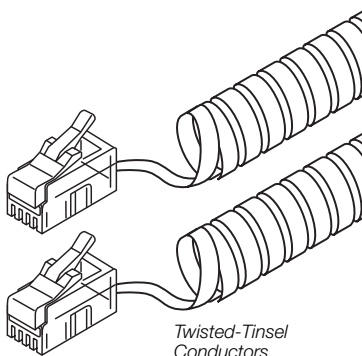

- High-Impact ABS Plastic – 6µ" Gold Plated Contacts
300-144 4C 6x4 Distribution Block

Modular Spade Cords

- Flat Modular Plug to Spade Cord Assemblies
 AWG28 7x36 (0.12mm) Stranded Conductors
304-315IV 4-Wire 15' Ivory Spade Cord
304-325IV 4-Wire 25' Ivory Spade Cord

Alarm Modular Cables

- 8-Conductor Round Cable
 RJ45 Modular Plug to Spade Lugs
308-802SL 8-Wire 2' Round Spade Cord
308-807SL 8-Wire 7' Round Spade Cord

Coiled Handset Cords

- 4x4 4-Wire AWG28 Twisted Tinsel Conductors
302-007BK 7' Black Handset Cord
302-007IV 7' Ivory Handset Cord
302-007WH 7' White Handset Cord
302-015BK 15' Black Handset Cord
302-015IV 15' Ivory Handset Cord
302-015WH 15' White Handset Cord
302-025BK 25' Black Handset Cord
302-025IV 25' Ivory Handset Cord
302-025WH 25' White Handset Cord

300-142 15' Ivory

304-225 25' Ivory

304-226 25' Ivory

300-144 4-Wire

304-315IV 15' Ivory
304-325IV 25' Ivory

308-802SL 2' Round Silver
308-807SL 7' Round Silver

302-007□□ 7' Black, Ivory, White
302-015□□ 15' Black, Ivory, White
302-025□□ 25' Black, Ivory, White

Twisted-Tinsel
 Conductors