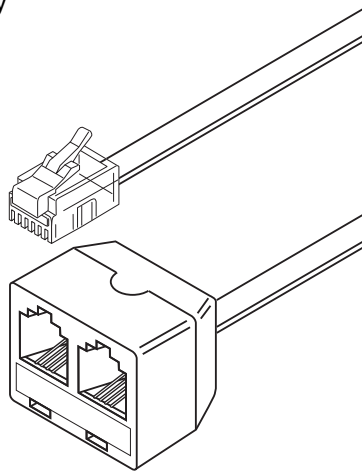

304-226 25' Ivory