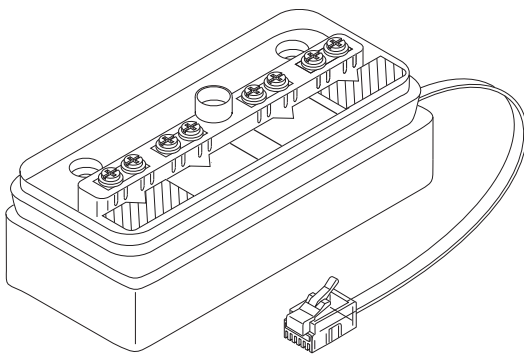

300-144 4-Wire