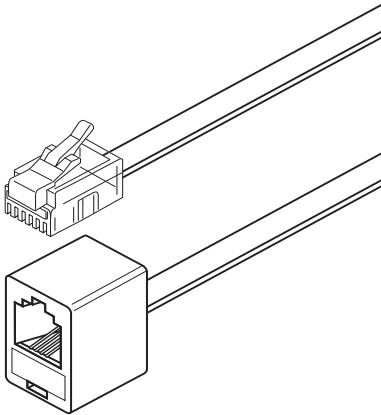

- High-Impact ABS Plastic – 6µ" Gold Plated Contacts
300-144 4C 6x4 Distribution Block

Modular Spade Cords

- Flat Modular Plug to Spade Cord Assemblies
 AWG28 7x36 (0.12mm) Stranded Conductors
304-315IV 4-Wire 15' Ivory Spade Cord
304-325IV 4-Wire 25' Ivory Spade Cord

Alarm Modular Cables

- 8-Conductor Round Cable
 RJ45 Modular Plug to Spade Lugs
308-802SL 8-Wire 2' Round Spade Cord
308-807SL 8-Wire 7' Round Spade Cord

Coiled Handset Cords

- 4x4 4-Wire AWG28 Twisted Tinsel Conductors
302-007BK 7' Black Handset Cord
302-007IV 7' Ivory Handset Cord
302-007WH 7' White Handset Cord
302-015BK 15' Black Handset Cord
302-015IV 15' Ivory Handset Cord
302-015WH 15' White Handset Cord
302-025BK 25' Black Handset Cord
302-025IV 25' Ivory Handset Cord
302-025WH 25' White Handset Cord

300-142 15' Ivory

304-225 25' Ivory

304-226 25' Ivory

300-144 4-Wire

304-315IV 15' Ivory
304-325IV 25' Ivory

308-802SL 2' Round Silver
308-807SL 7' Round Silver

302-007□□ 7' Black, Ivory, White
302-015□□ 15' Black, Ivory, White
302-025□□ 25' Black, Ivory, White