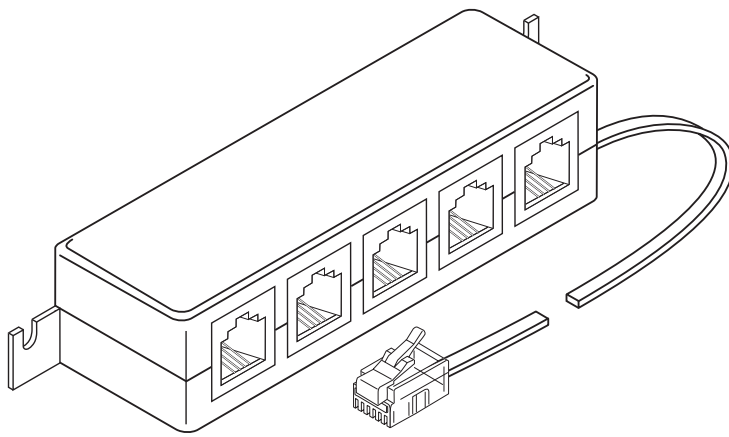

Telephony Extensions

1. 6x4 4-Wire AWG28 Ivory Extensions Plug to Jack
   300-142 15' Ivory 5-Outlet Extension Jct. Box
   304-225 25' Ivory Modular Extension Cord
   304-226 25' Ivory Duplex Jack Extension

Telephony Distribution Block

1. High-Impact ABS Plastic – 6µ" Gold Plated Contacts
   300-144 4C 6x4 Distribution Block

Modular Spade Cords

1. Flat Modular Plug to Spade Cord Assemblies
   AWG28 7x36 (0.12mm) Stranded Conductors
   304-315IV 4-Wire 15' Ivory Spade Cord
   304-325IV 4-Wire 25' Ivory Spade Cord

Alarm Modular Cables

- 8-Conductor Round Cable
  RJ45 Modular Plug to Spade Lugs
  308-802SL 8-Wire 2' Round Spade Cord
  308-807SL 8-Wire 7' Round Spade Cord

Coiled Handset Cords

1. 4x4 4-Wire AWG28 Twisted Tinsel Conductors
   302-007BK 7' Black Handset Cord
   302-007IV 7' Ivory Handset Cord
   302-007WH 7' White Handset Cord
   302-015BK 15' Black Handset Cord
   302-015IV 15' Ivory Handset Cord
   302-015WH 15' White Handset Cord
   302-025BK 25' Black Handset Cord
   302-025IV 25' Ivory Handset Cord
   302-025WH 25' White Handset Cord

300-142 15' Ivory