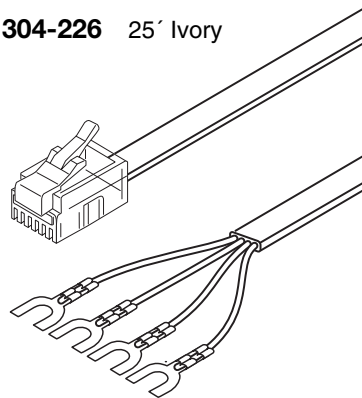

- High-Impact ABS Plastic – 6µ" Gold Plated Contacts
300-144 4C 6x4 Distribution Block

Modular Spade Cords

- Flat Modular Plug to Spade Cord Assemblies
 AWG28 7x36 (0.12mm) Stranded Conductors
304-315IV 4-Wire 15' Ivory Spade Cord
304-325IV 4-Wire 25' Ivory Spade Cord

Alarm Modular Cables

- 8-Conductor Round Cable
 RJ45 Modular Plug to Spade Lugs
308-802SL 8-Wire 2' Round Spade Cord
308-807SL 8-Wire 7' Round Spade Cord

Coiled Handset Cords

- 4x4 4-Wire AWG28 Twisted Tinsel Conductors
302-007BK 7' Black Handset Cord
302-007IV 7' Ivory Handset Cord
302-007WH 7' White Handset Cord
302-015BK 15' Black Handset Cord
302-015IV 15' Ivory Handset Cord
302-015WH 15' White Handset Cord
302-025BK 25' Black Handset Cord
302-025IV 25' Ivory Handset Cord
302-025WH 25' White Handset Cord

300-142 15' Ivory

304-225 25' Ivory

304-226 25' Ivory

300-144 4-Wire

304-315IV 15' Ivory
304-325IV 25' Ivory

308-802SL 2' Round Silver
308-807SL 7' Round Silver

302-007□□ 7' Black, Ivory, White
302-015□□ 15' Black, Ivory, White
302-025□□ 25' Black, Ivory, White

Twisted-Tinsel
 Conductors