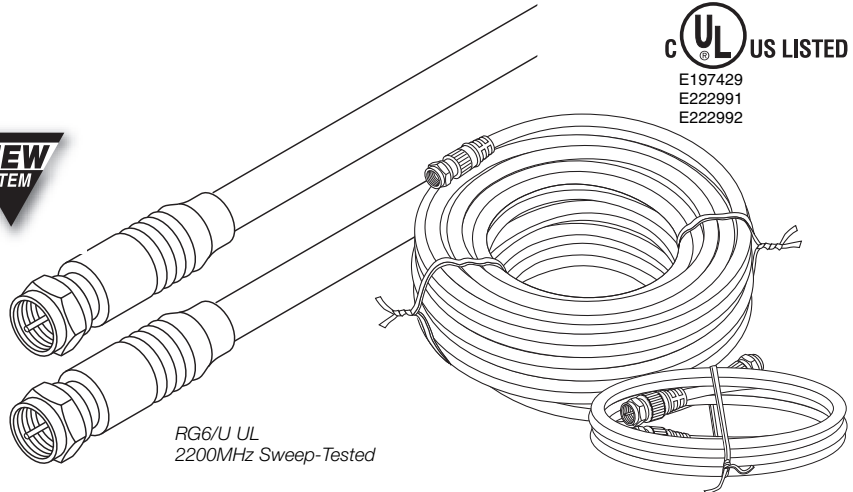

**High-Grade F Coaxial Cables**

75Ω RG6/U UL Listed High Definition Cables  
Suitable for DSS, C/Ku Satellite Installations  
High-Performance 100% Fully Swept to 2200MHz  
Fully Molded Nickel or Gold-Plated F Connectors  
AWG18 Solid Copper/CCS Center  
Double Aluminum Foil Shield Plus  
60-67% Tinned-Copper Braid Shield  
0.193" 5mm nom. OD CPE Dielectric  
0.275" 7mm nom. OD Black PVC Jacket

RG6/U UL  
2200MHz Sweep-Tested

**UL** US LISTED  
E197429  
E222991  
E222992

- 205-410□□** 3' Black, White – Nickel  
**205-415□□** 6' Black, White – Nickel  
**205-418□□** 9' Black, White – Nickel  
**205-420□□** 12' Black, White – Nickel  
**205-423□□** 15' Black, White – Nickel  
**205-425□□** 18' Black, White – Nickel  
**205-430□□** 25' Black, White – Nickel  
**205-435□□** 50' Black, White – Nickel  
**205-440□□** 75' Black, White – Nickel  
**205-445□□** 100' Black, White – Nickel  
**205-450BK** 150' Black – Nickel  
**205-910BK** 3' Black – Gold  
**205-915BK** 6' Black – Gold  
**205-918BK** 9' Black – Gold  
**205-920BK** 12' Black – Gold  
**205-923BK** 15' Black – Gold  
**205-925BK** 18' Black – Gold  
**205-930BK** 25' Black – Gold  
**205-933BK** 35' Black – Gold  
**205-935BK** 50' Black – Gold  
**205-940BK** 75' Black – Gold  
**205-945BK** 100' Black – Gold  
**205-950BK** 150' Black – Gold