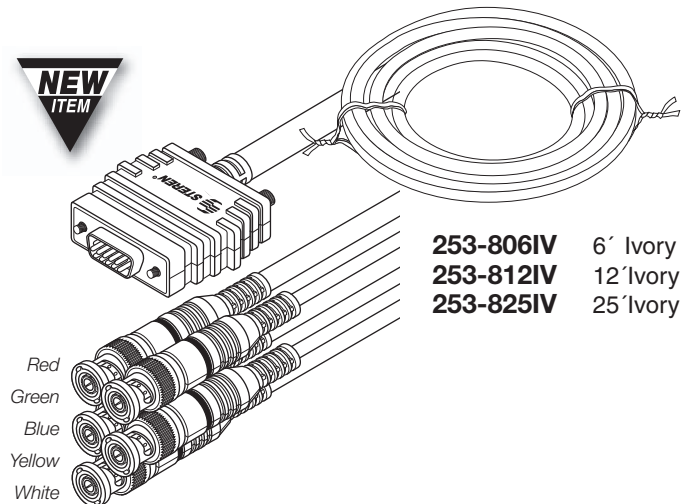

Precision 75Ω Impedance for Max. Signal Transfer
EMI-RFI Protected Double High-Density Aluminum Shield
100% 0.12mm Aluminum-Polyester Foil Shield
3 Mini-Coax 95% Copper-Braid Shielded Conductors
95% Spiral-Wound-Shield H/V Sync Conductors
99.99% Pure Oxygen-Free Copper Wire

Bundled Cable Configuration

Ultra-Flex Satin-Ivory Rubber 13mm OD PVC Jacket

Low-Attenuation Foamed Cellular Dielectric

24K Gold-Plated Heavy Duty Connectors

Color-Coded – Fully Molded Construction

- 253-406IV** 6' Python HDTV SVGA to 3 BNC ◀ **NEW**
- 253-412IV** 12' Python HDTV SVGA to 3 BNC ◀ **NEW**
- 253-425IV** 25' Python HDTV SVGA to 3 BNC ◀ **NEW**
- 253-506IV** 6' Python HDTV SVGA to 3 RCA ◀ **NEW**
- 253-512IV** 12' Python HDTV SVGA to 3 RCA ◀ **NEW**
- 253-525IV** 25' Python HDTV SVGA to 3 RCA ◀ **NEW**
- 253-606IV** 6' Python HDTV SVGA to 5 RCA ◀ **NEW**
- 253-612IV** 12' Python HDTV SVGA to 5 RCA ◀ **NEW**
- 253-625IV** 25' Python HDTV SVGA to 5 RCA ◀ **NEW**
- 253-806IV** 6' Python HDTV SVGA to 5 BNC ◀ **NEW**
- 253-812IV** 12' Python HDTV SVGA to 5 BNC ◀ **NEW**
- 253-825IV** 25' Python HDTV SVGA to 5 BNC ◀ **NEW**

- 253-406IV** 6' Ivory
- 253-412IV** 12' Ivory
- 253-425IV** 25' Ivory

- 253-506IV** 6' Ivory
- 253-512IV** 12' Ivory
- 253-525IV** 25' Ivory

- 253-606IV** 6' Ivory
- 253-612IV** 12' Ivory
- 253-625IV** 25' Ivory

- 253-806IV** 6' Ivory
- 253-812IV** 12' Ivory
- 253-825IV** 25' Ivory