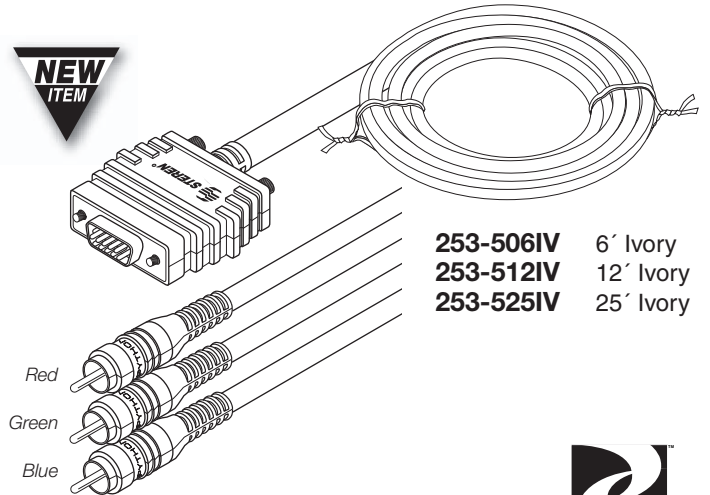

Precision 75Ω Impedance for Max. Signal Transfer
EMI-RFI Protected Double High-Density Aluminum Shield
100% 0.12mm Aluminum-Polyester Foil Shield
3 Mini-Coax 95% Copper-Braid Shielded Conductors
95% Spiral-Wound-Shield H/V Sync Conductors
99.99% Pure Oxygen-Free Copper Wire

Bundled Cable Configuration

Ultra-Flex Satin-Ivory Rubber 13mm OD PVC Jacket

Low-Attenuation Foamed Cellular Dielectric

24K Gold-Plated Heavy Duty Connectors

Color-Coded – Fully Molded Construction

- 253-406IV** 6' Python HDTV SVGA to 3 BNC ◀ **NEW**
- 253-412IV** 12' Python HDTV SVGA to 3 BNC ◀ **NEW**
- 253-425IV** 25' Python HDTV SVGA to 3 BNC ◀ **NEW**
- 253-506IV** 6' Python HDTV SVGA to 3 RCA ◀ **NEW**
- 253-512IV** 12' Python HDTV SVGA to 3 RCA ◀ **NEW**
- 253-525IV** 25' Python HDTV SVGA to 3 RCA ◀ **NEW**
- 253-606IV** 6' Python HDTV SVGA to 5 RCA ◀ **NEW**
- 253-612IV** 12' Python HDTV SVGA to 5 RCA ◀ **NEW**
- 253-625IV** 25' Python HDTV SVGA to 5 RCA ◀ **NEW**
- 253-806IV** 6' Python HDTV SVGA to 5 BNC ◀ **NEW**
- 253-812IV** 12' Python HDTV SVGA to 5 BNC ◀ **NEW**
- 253-825IV** 25' Python HDTV SVGA to 5 BNC ◀ **NEW**

- 253-406IV** 6' Ivory
- 253-412IV** 12' Ivory
- 253-425IV** 25' Ivory

- 253-506IV** 6' Ivory
- 253-512IV** 12' Ivory
- 253-525IV** 25' Ivory

- 253-606IV** 6' Ivory
- 253-612IV** 12' Ivory
- 253-625IV** 25' Ivory

- 253-806IV** 6' Ivory
- 253-812IV** 12' Ivory
- 253-825IV** 25' Ivory