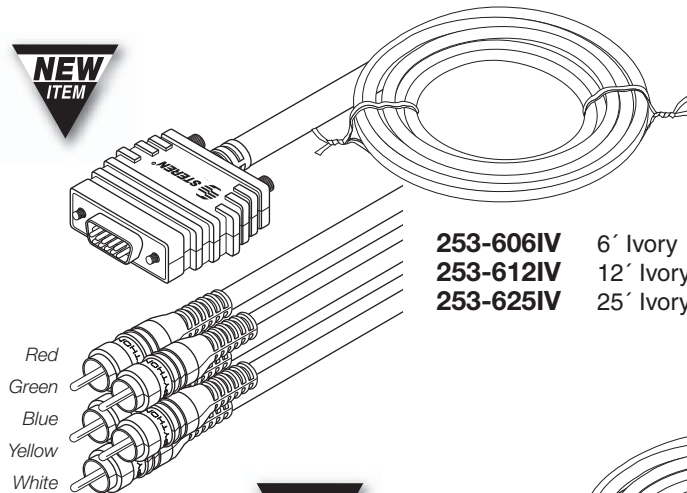

Precision 75Ω Impedance for Max. Signal Transfer
EMI-RFI Protected Double High-Density Aluminum Shield
100% 0.12mm Aluminum-Polyester Foil Shield
3 Mini-Coax 95% Copper-Braid Shielded Conductors
95% Spiral-Wound-Shield H/V Sync Conductors
99.99% Pure Oxygen-Free Copper Wire

Bundled Cable Configuration

Ultra-Flex Satin-Ivory Rubber 13mm OD PVC Jacket

Low-Attenuation Foamed Cellular Dielectric

24K Gold-Plated Heavy Duty Connectors

Color-Coded – Fully Molded Construction

- 253-406IV** 6' Python HDTV SVGA to 3 BNC ◀ **NEW**
- 253-412IV** 12' Python HDTV SVGA to 3 BNC ◀ **NEW**
- 253-425IV** 25' Python HDTV SVGA to 3 BNC ◀ **NEW**
- 253-506IV** 6' Python HDTV SVGA to 3 RCA ◀ **NEW**
- 253-512IV** 12' Python HDTV SVGA to 3 RCA ◀ **NEW**
- 253-525IV** 25' Python HDTV SVGA to 3 RCA ◀ **NEW**
- 253-606IV** 6' Python HDTV SVGA to 5 RCA ◀ **NEW**
- 253-612IV** 12' Python HDTV SVGA to 5 RCA ◀ **NEW**
- 253-625IV** 25' Python HDTV SVGA to 5 RCA ◀ **NEW**
- 253-806IV** 6' Python HDTV SVGA to 5 BNC ◀ **NEW**
- 253-812IV** 12' Python HDTV SVGA to 5 BNC ◀ **NEW**
- 253-825IV** 25' Python HDTV SVGA to 5 BNC ◀ **NEW**

- 253-406IV** 6' Ivory
- 253-412IV** 12' Ivory
- 253-425IV** 25' Ivory

- 253-506IV** 6' Ivory
- 253-512IV** 12' Ivory
- 253-525IV** 25' Ivory

- 253-606IV** 6' Ivory
- 253-612IV** 12' Ivory
- 253-625IV** 25' Ivory

- 253-806IV** 6' Ivory
- 253-812IV** 12' Ivory
- 253-825IV** 25' Ivory