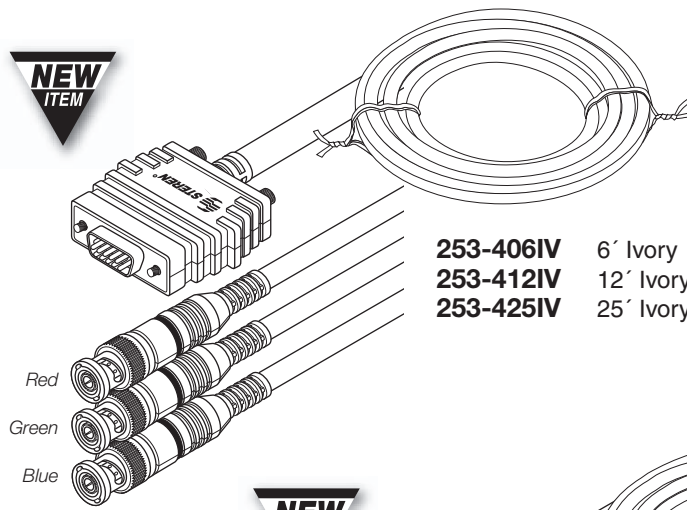

Precision 75Ω Impedance for Max. Signal Transfer
EMI-RFI Protected Double High-Density Aluminum Shield
100% 0.12mm Aluminum-Polyester Foil Shield
3 Mini-Coax 95% Copper-Braid Shielded Conductors
95% Spiral-Wound-Shield H/V Sync Conductors
99.99% Pure Oxygen-Free Copper Wire

Bundled Cable Configuration

Ultra-Flex Satin-Ivory Rubber 13mm OD PVC Jacket

Low-Attenuation Foamed Cellular Dielectric

24K Gold-Plated Heavy Duty Connectors

Color-Coded – Fully Molded Construction

- 253-406IV** 6' Python HDTV SVGA to 3 BNC ◀ **NEW**
- 253-412IV** 12' Python HDTV SVGA to 3 BNC ◀ **NEW**
- 253-425IV** 25' Python HDTV SVGA to 3 BNC ◀ **NEW**
- 253-506IV** 6' Python HDTV SVGA to 3 RCA ◀ **NEW**
- 253-512IV** 12' Python HDTV SVGA to 3 RCA ◀ **NEW**
- 253-525IV** 25' Python HDTV SVGA to 3 RCA ◀ **NEW**
- 253-606IV** 6' Python HDTV SVGA to 5 RCA ◀ **NEW**
- 253-612IV** 12' Python HDTV SVGA to 5 RCA ◀ **NEW**
- 253-625IV** 25' Python HDTV SVGA to 5 RCA ◀ **NEW**
- 253-806IV** 6' Python HDTV SVGA to 5 BNC ◀ **NEW**
- 253-812IV** 12' Python HDTV SVGA to 5 BNC ◀ **NEW**
- 253-825IV** 25' Python HDTV SVGA to 5 BNC ◀ **NEW**

- 253-406IV** 6' Ivory
- 253-412IV** 12' Ivory
- 253-425IV** 25' Ivory

- 253-506IV** 6' Ivory
- 253-512IV** 12' Ivory
- 253-525IV** 25' Ivory

- 253-606IV** 6' Ivory
- 253-612IV** 12' Ivory
- 253-625IV** 25' Ivory

- 253-806IV** 6' Ivory
- 253-812IV** 12' Ivory
- 253-825IV** 25' Ivory