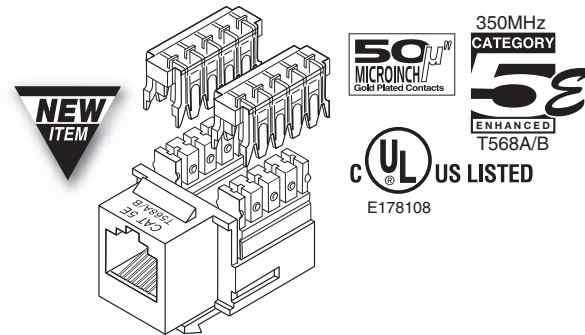

310-110 Almond, Black, Blue, Green, Ivory, Orange, Red, White, Yellow