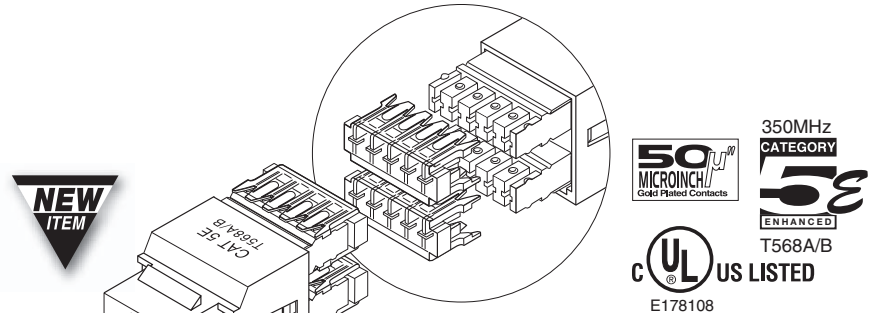

Keystone Modular Jacks

Category-3 Voice Grade UL Listed Keystone Jacks
Quick Snap-Down-Cover Termination
Beryllium-Copper Modular Jack Contacts
6µ" Hard-Gold Plating over 80µ" Nickel Plating
Tin-Plated AWG22-26 IDC Contacts
UL94V-0 Thermoplastic ABS Housing

- **310-106AL** 6x6 RJ11 Almond Keystone Jack ◀ **NEW**
- **310-106BK** 6x6 RJ11 Black Keystone Jack
- **310-106IV** 6x6 RJ11 Ivory Keystone Jack
- **310-106WH** 6x6 RJ11 White Keystone Jack
- **310-108BK** 8x8 RJ45 Black Keystone Jack
- **310-108IV** 8x8 RJ45 Ivory Keystone Jack
- **310-108WH** 8x8 RJ45 White Keystone Jack

Category-5E Keystone Jacks

Category-5E UL Verified and Listed Jacks
8-Conductor Beryllium-Copper Modular Jack Contacts
50µ" Hard-Gold Plating over 80µ" Nickel Plating
Tin-Lead Plated AWG22-26 110-IDC Contacts
Conforms to EIA/TIA T568A/B standard – 350MHz
Conforms to FCC Part 68.5 requirements
UL94V-0 Thermoplastic ABS Housing

- **310-110AL** RJ45 Almond CAT5E Keystone Jack ◀ **NEW**
- **310-110BK** RJ45 Black CAT5E Keystone Jack
- **310-110BL** RJ45 Blue CAT5E Keystone Jack
- **310-110GR** RJ45 Green CAT5E Keystone Jack
- **310-110IV** RJ45 Ivory CAT5E Keystone Jack
- **310-110OR** RJ45 Orange CAT5E Keystone Jack
- **310-110RD** RJ45 Red CAT5E Keystone Jack
- **310-110WH** RJ45 White CAT5E Keystone Jack
- **310-110YL** RJ45 Yellow CAT5E Keystone Jack
- **310-120AL** RJ45 Almond CAT5E 90° Keystone Jack ◀ **NEW**
- **310-120BK** RJ45 Black CAT5E 90° Keystone Jack
- **310-120BL** RJ45 Blue CAT5E 90° Keystone Jack
- **310-120GR** RJ45 Green CAT5E 90° Keystone Jack
- **310-120IV** RJ45 Ivory CAT5E 90° Keystone Jack
- **310-120OR** RJ45 Orange CAT5E 90° Keystone Jack
- **310-120RD** RJ45 Red CAT5E 90° Keystone Jack
- **310-120WH** RJ45 White CAT5E 90° Keystone Jack
- **310-120YL** RJ45 Yellow CAT5E 90° Keystone Jack

310-106 6x6 Almond, Black, Ivory, White
310-108 8x8 Black, Ivory, White