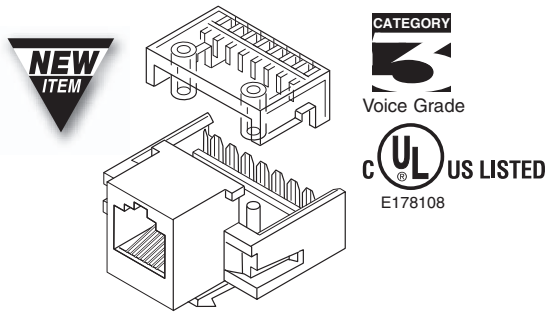

- **310-106AL** 6x6 RJ11 Almond Keystone Jack ◀ **NEW**
- **310-106BK** 6x6 RJ11 Black Keystone Jack
- **310-106IV** 6x6 RJ11 Ivory Keystone Jack
- **310-106WH** 6x6 RJ11 White Keystone Jack
- **310-108BK** 8x8 RJ45 Black Keystone Jack
- **310-108IV** 8x8 RJ45 Ivory Keystone Jack
- **310-108WH** 8x8 RJ45 White Keystone Jack

Category-5E Keystone Jacks

Category-5E UL Verified and Listed Jacks
8-Conductor Beryllium-Copper Modular Jack Contacts
50µ" Hard-Gold Plating over 80µ" Nickel Plating
Tin-Lead Plated AWG22-26 110-IDC Contacts
Conforms to EIA/TIA T568A/B standard – 350MHz
Conforms to FCC Part 68.5 requirements
UL94V-0 Thermoplastic ABS Housing

- **310-110AL** RJ45 Almond CAT5E Keystone Jack ◀ **NEW**
- **310-110BK** RJ45 Black CAT5E Keystone Jack
- **310-110BL** RJ45 Blue CAT5E Keystone Jack
- **310-110GR** RJ45 Green CAT5E Keystone Jack
- **310-110IV** RJ45 Ivory CAT5E Keystone Jack
- **310-110OR** RJ45 Orange CAT5E Keystone Jack
- **310-110RD** RJ45 Red CAT5E Keystone Jack
- **310-110WH** RJ45 White CAT5E Keystone Jack
- **310-110YL** RJ45 Yellow CAT5E Keystone Jack
- **310-120AL** RJ45 Almond CAT5E 90° Keystone Jack ◀ **NEW**
- **310-120BK** RJ45 Black CAT5E 90° Keystone Jack
- **310-120BL** RJ45 Blue CAT5E 90° Keystone Jack
- **310-120GR** RJ45 Green CAT5E 90° Keystone Jack
- **310-120IV** RJ45 Ivory CAT5E 90° Keystone Jack
- **310-120OR** RJ45 Orange CAT5E 90° Keystone Jack
- **310-120RD** RJ45 Red CAT5E 90° Keystone Jack
- **310-120WH** RJ45 White CAT5E 90° Keystone Jack
- **310-120YL** RJ45 Yellow CAT5E 90° Keystone Jack

310-106 6x6 Almond, Black, Ivory, White
310-108 8x8 Black, Ivory, White