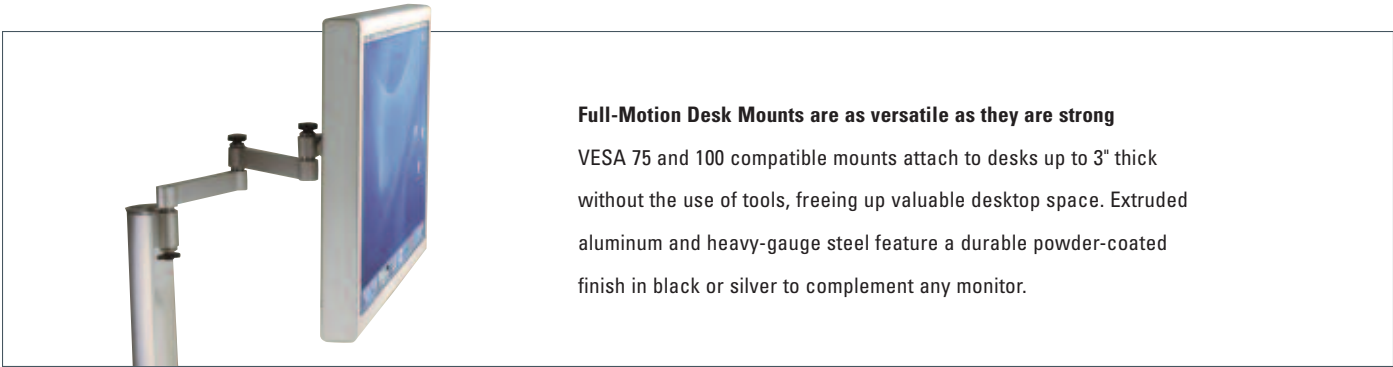

VISIONMOUNT® DESK MOUNTS

Full-Motion Desk Mounts are as versatile as they are strong

VESA 75 and 100 compatible mounts attach to desks up to 3" thick without the use of tools, freeing up valuable desktop space. Extruded aluminum and heavy-gauge steel feature a durable powder-coated finish in black or silver to complement any monitor.

« Offers unique ability to clamp onto back of desk or to mount directly into wire management hole

« Independent tensions in arm and head offer easy adjustment without disturbing viewing angle

« Cable management channel neatly and safely routes cables

« SD115 features an articulating arm with three swivel points to extend monitor up to 15" from base

« SmoothLock™ technology provides smooth tilt and swivel motions without loosening

« Adjustment knobs for "set and forget" tension without any tools

MODEL SD115-S1 SD115-B1		DESCRIPTION Full-motion desk mount for LCD computer monitors				
		PRODUCT DIMENSIONS 8.75" w x 5.5" - 16.5" d x 19.25" h 22.25 x 14-42 x 49 cm	WEIGHT CAPACITY 20 lbs. 9.1 kg	TV SIZE up to 24"		
		MOUNTING PATTERN VESA 75, VESA 100				