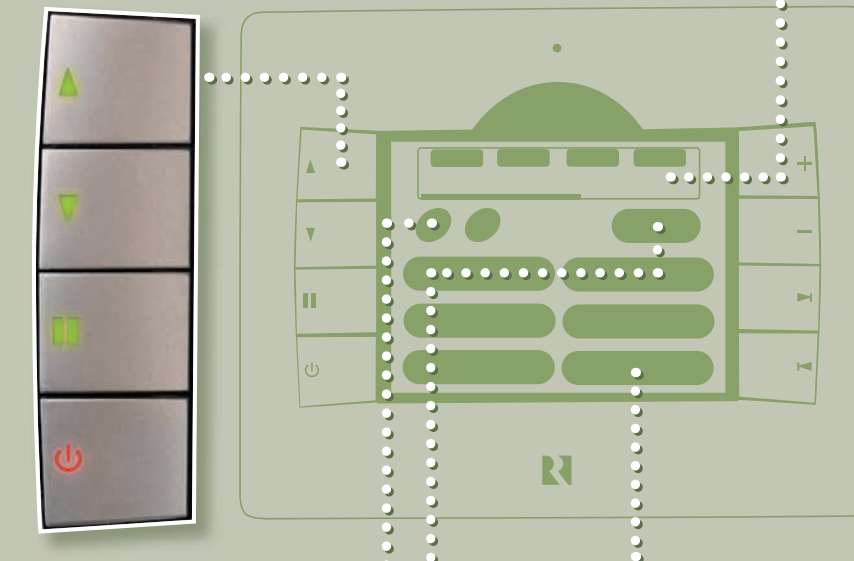

The UNO-TS2D Desktop controls Russound RNET multiroom components, and through them, virtually any A/V source or ancillary gear, with intuitive, ergonomic ease.

Amazing feats, performed with RNET

The magic behind the UNO-TS2D is RNET®, Russound's powerful communications system. It lets the UNO-TS2D (and other RNET keypads and remotes) have two-way interaction with compatible Russound multiroom components, including the CAV6.6 Controller/Amplifier and CAM6.6 Receiver, SMS3 Smart Media Server, ST2 Dual Tuner and iBridge Dock. What this means for you is valuable system information displayed in an attractive, easy to read display. For your home it means instant access to your audio and video components without the clutter.

Color-graphical Interface Source options

The main display shows what's playing at all times, including song title (where available), source and zone status, and a bar graph of the current volume setting.

The eight hard buttons arrayed on either side of the UNO-TS2D's screen are always on and always ready with basic functions including volume control, play/pause, and channel/track up/down.

Two "favorites" soft-keys recall a chosen station, disc, or media-server stream, complete with all room settings. And it's easy to program: Tune in or cue up the music, adjust volume, and simply press and hold F1 or F2.