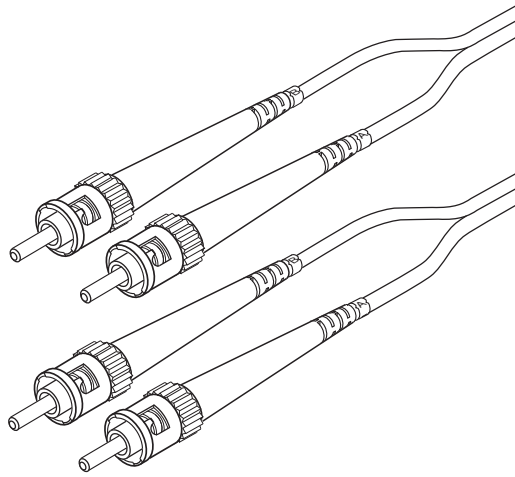

Fiber Optic Jumper Cables

FDDI-Rated Multimode (MM) Patch Cable Jumpers
Suitable for LAN and Digital Audio Applications
Terminated to Precision Machined Brass ST and
SC Premium Connectors

2-Fiber Duplex ZipCord – Orange PVC Jacket
62.5/125mm Fiber – OFNR Riser Rated
OEM Custom Size and Configurations Available

- 510-010** 1m ST-ST MM Duplex Patch-Cable
- 510-020** 2m ST-ST MM Duplex Patch-Cable
- 510-030** 3m ST-ST MM Duplex Patch-Cable
- 510-040** 4m ST-ST MM Duplex Patch-Cable
- 510-050** 5m ST-ST MM Duplex Patch-Cable
- 510-060** 6m ST-ST MM Duplex Patch-Cable
- 510-110** 1m ST-SC MM Duplex Patch-Cable
- 510-120** 2m ST-SC MM Duplex Patch-Cable
- 510-130** 3m ST-SC MM Duplex Patch-Cable
- 510-140** 4m ST-SC MM Duplex Patch-Cable
- 510-150** 5m ST-SC MM Duplex Patch-Cable
- 510-160** 6m ST-SC MM Duplex Patch-Cable
- 510-210** 1m SC-SC MM Duplex Patch-Cable
- 510-220** 2m SC-SC MM Duplex Patch-Cable
- 510-230** 3m SC-SC MM Duplex Patch-Cable
- 510-240** 4m SC-SC MM Duplex Patch-Cable
- 510-250** 5m SC-SC MM Duplex Patch-Cable
- 510-260** 6m SC-SC MM Duplex Patch-Cable

- 510-010** 1-meter ST-ST
- 510-020** 2-meter ST-ST
- 510-030** 3-meter ST-ST
- 510-040** 4-meter ST-ST
- 510-050** 5-meter ST-ST
- 510-060** 6-meter ST-ST

- 510-110** 1-meter ST-SC
- 510-120** 2-meter ST-SC
- 510-130** 3-meter ST-SC
- 510-140** 4-meter ST-SC
- 510-150** 5-meter ST-SC
- 510-160** 6-meter ST-SC

- 510-210** 1-meter SC-SC
- 510-220** 2-meter SC-SC
- 510-230** 3-meter SC-SC
- 510-240** 4-meter SC-SC
- 510-250** 5-meter SC-SC
- 510-260** 6-meter SC-SC