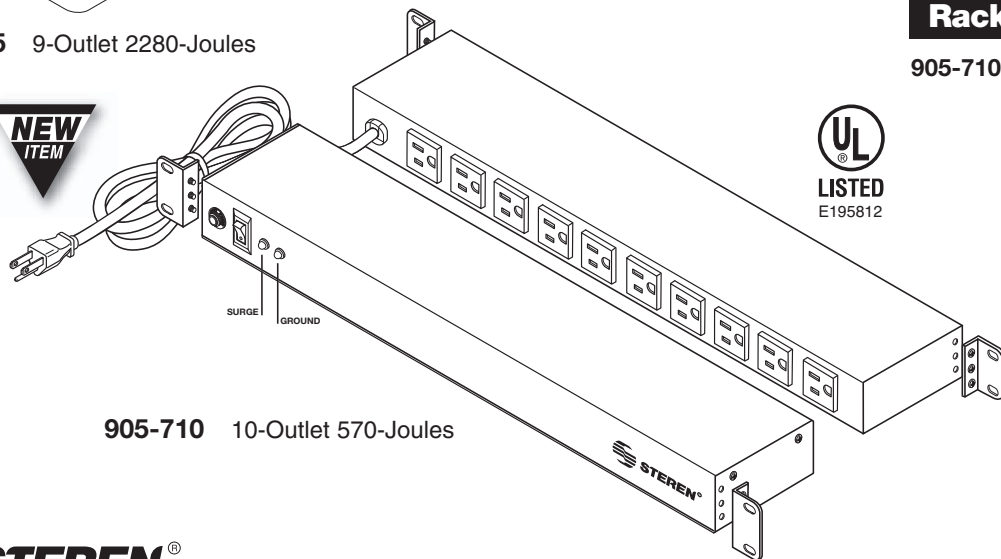

Surge-Protected Strips

Surge Protected Multiple Outlet Strips
 3-Wire NEMA 5-15 Grounded Outlets
 6' AWG14 3-Conductor Heavy-Duty Power Cord
 Less than 1ns Response Time
 125VAC 15A 1875W – UL Listed
 Display Packaged for Resale

905-218 6-Outlet 210-Joules

905-222 9-Outlet 1500-Joules

905-225 9-Outlet 2280-Joules

905-710 10-Outlet 570-Joules

905-218 6-Outlet Modem/Fax Surge Protector
 3-MOV 3-Line Protection – 6' Cord
 EMI-RFI Noise Filtered
 Built-In Resettable Circuit Breaker
 Illuminated On-Off Rocker Switch
 Phone/Fax/Modem Port
 LED Surge/Ground-Fault Indicator
 Built-In Hanging Brackets
 Child-Protected Slide Outlet-Covers
 High-Impact ABS Plastic Housing
 Clamping Voltage 400V
 Surge Dissipation 210-Joules

905-222 9-Outlet Modem/TV Surge Protector
 Suitable for CATV/Satellite Installations
 3-Transformer-Spaced Outlets
 6-MOV 3-Line Protection – 6' Cord
 EMI-RFI Noise Filtered
 Illuminated Breaker-Switch
 Phone/Fax/Modem and TV Ports
 LED Surge/Ground-Fault Indicator
 Surge-Fail Audible-Alarm Alert
 Built-In Hanging Brackets
 Child-Protected Slide Outlet-Covers
 High-Impact ABS Plastic Housing
 Clamping Voltage 330V
 Surge Dissipation 1500-Joules

NEW ▶ 905-225 8-Outlet Modem/TV Surge Protector
 Suitable for CATV/Satellite/Home Theater
 3-Transformer-Spaced Outlets
 6-MOV 3-Line Protection – 6' Cord
 EMI-RFI Noise Filtered
 Illuminated Breaker-Switch
 Phone/Fax/Modem/CATV/Satellite Ports
 LED Surge/Ground-Fault Indicator
 Surge-Fail Audible-Alarm Alert
 Built-In Hanging Brackets
 High-Impact ABS Plastic Housing
 Clamping Voltage 330V
 Surge Dissipation 2280-Joules