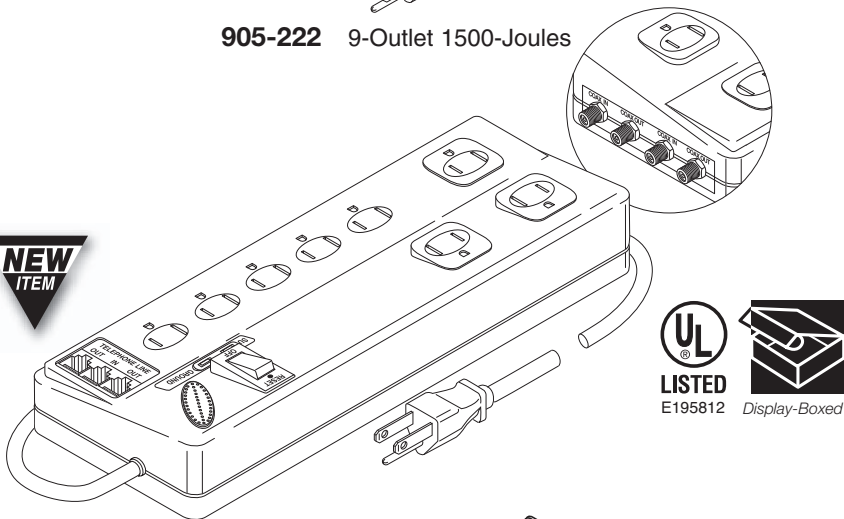

Surge-Protected Strips

Surge Protected Multiple Outlet Strips
 3-Wire NEMA 5-15 Grounded Outlets
 6' AWG14 3-Conductor Heavy-Duty Power Cord
 Less than 1ns Response Time
 125VAC 15A 1875W – UL Listed
 Display Packaged for Resale

905-218 6-Outlet 210-Joules

905-222 9-Outlet 1500-Joules

905-225 9-Outlet 2280-Joules

905-710 10-Outlet 570-Joules

905-218 6-Outlet Modem/Fax Surge Protector
 3-MOV 3-Line Protection – 6' Cord
 EMI-RFI Noise Filtered
 Built-In Resettable Circuit Breaker
 Illuminated On-Off Rocker Switch
 Phone/Fax/Modem Port
 LED Surge/Ground-Fault Indicator
 Built-In Hanging Brackets
 Child-Protected Slide Outlet-Covers
 High-Impact ABS Plastic Housing
 Clamping Voltage 400V
 Surge Dissipation 210-Joules

905-222 9-Outlet Modem/TV Surge Protector
 Suitable for CATV/Satellite Installations
 3-Transformer-Spaced Outlets
 6-MOV 3-Line Protection – 6' Cord
 EMI-RFI Noise Filtered
 Illuminated Breaker-Switch
 Phone/Fax/Modem and TV Ports
 LED Surge/Ground-Fault Indicator
 Surge-Fail Audible-Alarm Alert
 Built-In Hanging Brackets
 Child-Protected Slide Outlet-Covers
 High-Impact ABS Plastic Housing
 Clamping Voltage 330V
 Surge Dissipation 1500-Joules

Rack-Mounted Power Strip

905-710 19" Rack-Mounted Power Surge Strip
 10 Rear-Facing Outlets
 15' AWG14 Grounded 3-Wire Cord
 6 MOV 3-Line Protection
 EMI/RFI Noise Filter (100kHz-1MHz)
 Built-In Resettable Circuit Breaker
 Front Facing/On/Off Switch
 LED Surge/Ground-Fault Indicator
 Black-Powder Coated
 Cold Rolled Steel Construction
 125VAC 15A 1875W– UL Listed
 Clamping Voltage 340V
 Surge Dissipation 570-Joules
 19"(W) x 1³/₄"(H) x 4"(D) w/Brackets
 17¹/₄"(W) x 1³/₄"(H) x 4"(D) (without)
 Includes mounting screws