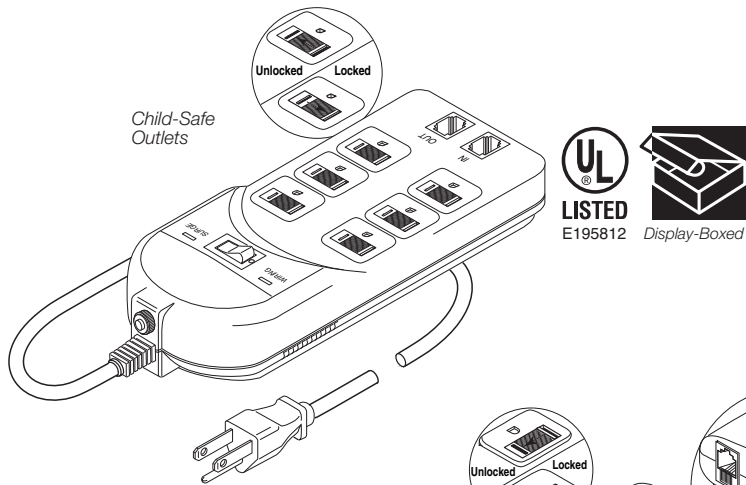

Surge-Protected Strips

Surge Protected Multiple Outlet Strips
 3-Wire NEMA 5-15 Grounded Outlets
 6' AWG14 3-Conductor Heavy-Duty Power Cord
 Less than 1ns Response Time
 125VAC 15A 1875W – UL Listed
 Display Packaged for Resale

905-218 6-Outlet 210-Joules

905-222 9-Outlet 1500-Joules

905-225 9-Outlet 2280-Joules

905-710 10-Outlet 570-Joules

905-218 6-Outlet Modem/Fax Surge Protector
 3-MOV 3-Line Protection – 6' Cord
 EMI-RFI Noise Filtered
 Built-In Resettable Circuit Breaker
 Illuminated On-Off Rocker Switch
 Phone/Fax/Modem Port
 LED Surge/Ground-Fault Indicator
 Built-In Hanging Brackets
 Child-Protected Slide Outlet-Covers
 High-Impact ABS Plastic Housing
 Clamping Voltage 400V
 Surge Dissipation 210-Joules

905-222 9-Outlet Modem/TV Surge Protector
 Suitable for CATV/Satellite Installations
 3-Transformer-Spaced Outlets
 6-MOV 3-Line Protection – 6' Cord
 EMI-RFI Noise Filtered
 Illuminated Breaker-Switch
 Phone/Fax/Modem and TV Ports
 LED Surge/Ground-Fault Indicator
 Surge-Fail Audible-Alarm Alert
 Built-In Hanging Brackets
 Child-Protected Slide Outlet-Covers
 High-Impact ABS Plastic Housing
 Clamping Voltage 330V
 Surge Dissipation 1500-Joules

Rack-Mounted Power Strip

905-710 19" Rack-Mounted Power Surge Strip
 10 Rear-Facing Outlets
 15' AWG14 Grounded 3-Wire Cord
 6 MOV 3-Line Protection
 EMI/RFI Noise Filter (100kHz-1MHz)
 Built-In Resettable Circuit Breaker
 Front Facing/On/Off Switch
 LED Surge/Ground-Fault Indicator
 Black-Powder Coated
 Cold Rolled Steel Construction
 125VAC 15A 1875W– UL Listed
 Clamping Voltage 340V
 Surge Dissipation 570-Joules
 19"(W) x 1³/₄"(H) x 4"(D) w/Brackets
 17¹/₄"(W) x 1³/₄"(H) x 4"(D) (without)
 Includes mounting screws