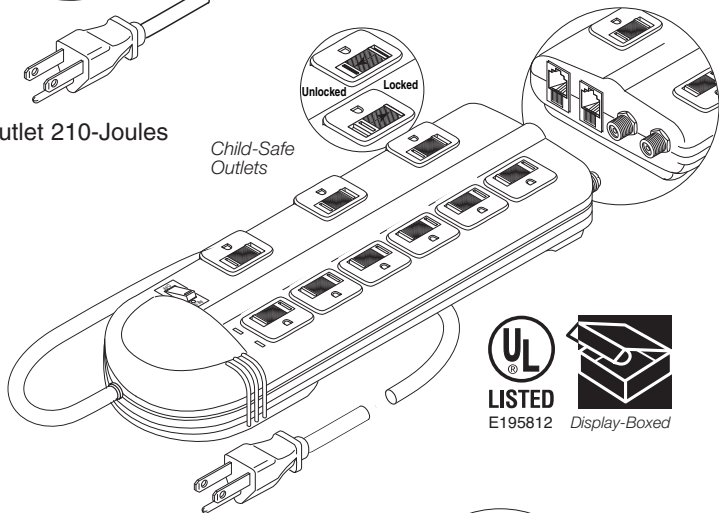

Surge-Protected Strips

Surge Protected Multiple Outlet Strips
 3-Wire NEMA 5-15 Grounded Outlets
 6' AWG14 3-Conductor Heavy-Duty Power Cord
 Less than 1ns Response Time
 125VAC 15A 1875W – UL Listed
 Display Packaged for Resale

905-218 6-Outlet 210-Joules

905-222 9-Outlet 1500-Joules

905-225 9-Outlet 2280-Joules

905-710 10-Outlet 570-Joules

905-218 6-Outlet Modem/Fax Surge Protector
 3-MOV 3-Line Protection – 6' Cord
 EMI-RFI Noise Filtered
 Built-In Resettable Circuit Breaker
 Illuminated On-Off Rocker Switch
 Phone/Fax/Modem Port
 LED Surge/Ground-Fault Indicator
 Built-In Hanging Brackets
 Child-Protected Slide Outlet-Covers
 High-Impact ABS Plastic Housing
 Clamping Voltage 400V
 Surge Dissipation 210-Joules

905-222 9-Outlet Modem/TV Surge Protector
 Suitable for CATV/Satellite Installations
 3-Transformer-Spaced Outlets
 6-MOV 3-Line Protection – 6' Cord
 EMI-RFI Noise Filtered
 Illuminated Breaker-Switch
 Phone/Fax/Modem and TV Ports
 LED Surge/Ground-Fault Indicator
 Surge-Fail Audible-Alarm Alert
 Built-In Hanging Brackets
 Child-Protected Slide Outlet-Covers
 High-Impact ABS Plastic Housing
 Clamping Voltage 330V
 Surge Dissipation 1500-Joules

Rack-Mounted Power Strip

905-710 19" Rack-Mounted Power Surge Strip
 10 Rear-Facing Outlets
 15' AWG14 Grounded 3-Wire Cord
 6 MOV 3-Line Protection
 EMI/RFI Noise Filter (100kHz-1MHz)
 Built-In Resettable Circuit Breaker
 Front Facing/On/Off Switch
 LED Surge/Ground-Fault Indicator
 Black-Powder Coated
 Cold Rolled Steel Construction
 125VAC 15A 1875W– UL Listed
 Clamping Voltage 340V
 Surge Dissipation 570-Joules
 19"(W) x 1³/₄"(H) x 4"(D) w/Brackets
 17¹/₄"(W) x 1³/₄"(H) x 4"(D) (without)
 Includes mounting screws