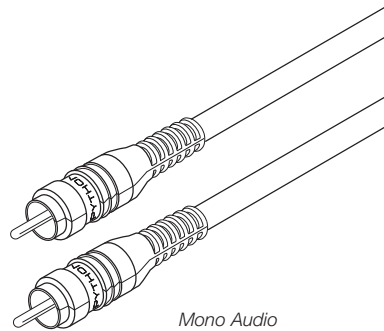

- 255-220** 3' Gold Premium
- 255-225** 6' Gold Premium
- 255-230** 12' Gold Premium
- 255-235** 18' Gold Premium
- 255-240** 25' Gold Premium

Mono Audio

- 254-110BL** 3' Blue - Gold
- 254-115BL** 6' Blue - Gold
- 254-120BL** 12' Blue - Gold

Stereo Audio

- 254-210BL** 3' Blue - Gold
- 254-215BL** 6' Blue - Gold
- 254-220BL** 12' Blue - Gold
- 254-225BL** 25' Blue - Gold

RCA Premium Patch Cords

Dual RCA Premium Patch Cords
 Black 3.7mm OD PVC Jacket
 High-Retention RCA Plugs
 Fully Molded 24K Gold-Plated RCA Plugs
 Color-Coded Red-White to Red-White
 AWG26 Stranded Copper Center Conductor
 Low-Loss 95% Spiral-Wound Copper Shield
 99.99% Pure Oxygen-Free Copper Wire

- 255-220** 3' RCA Premium Patch Cord
- 255-225** 6' RCA Premium Patch Cord
- 255-230** 12' RCA Premium Patch Cord
- 255-235** 18' RCA Premium Patch Cord
- 255-240** 25' RCA Premium Patch Cord

Python™ Home Theater Cables

High-Definition Home Theater RCA Interconnects
 Unparalleled Quality and Top-Line Performance for
 Home Theater Audio Equipment
 Ultra Flexible Rubberized 6.0mm OD PVC Jacket
 Low Density Foam Dielectric
 AWG26 Stranded Copper Center Conductor
 100% Spiral-Wound Bare Copper Shield
 99.99% Pure Oxygen-Free Copper Wire
 24K Gold-Plated Heavy-Duty RCA Connectors
 Color-Coded – Fully Molded Construction