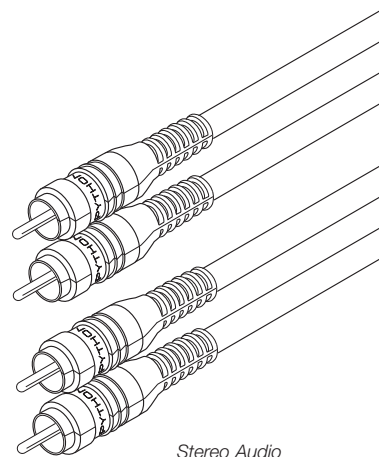

- 255-220** 3' Gold Premium
- 255-225** 6' Gold Premium
- 255-230** 12' Gold Premium
- 255-235** 18' Gold Premium
- 255-240** 25' Gold Premium

Mono Audio

- 254-110BL** 3' Blue - Gold
- 254-115BL** 6' Blue - Gold
- 254-120BL** 12' Blue - Gold

Stereo Audio

- 254-210BL** 3' Blue - Gold
- 254-215BL** 6' Blue - Gold
- 254-220BL** 12' Blue - Gold
- 254-225BL** 25' Blue - Gold

RCA Premium Patch Cords

Dual RCA Premium Patch Cords
 Black 3.7mm OD PVC Jacket
 High-Retention RCA Plugs
 Fully Molded 24K Gold-Plated RCA Plugs
 Color-Coded Red-White to Red-White
 AWG26 Stranded Copper Center Conductor
 Low-Loss 95% Spiral-Wound Copper Shield
 99.99% Pure Oxygen-Free Copper Wire

- 255-220** 3' RCA Premium Patch Cord
- 255-225** 6' RCA Premium Patch Cord
- 255-230** 12' RCA Premium Patch Cord
- 255-235** 18' RCA Premium Patch Cord
- 255-240** 25' RCA Premium Patch Cord

Python™ Home Theater Cables

High-Definition Home Theater RCA Interconnects
 Unparalleled Quality and Top-Line Performance for
 Home Theater Audio Equipment
 Ultra Flexible Rubberized 6.0mm OD PVC Jacket
 Low Density Foam Dielectric
 AWG26 Stranded Copper Center Conductor
 100% Spiral-Wound Bare Copper Shield
 99.99% Pure Oxygen-Free Copper Wire
 24K Gold-Plated Heavy-Duty RCA Connectors
 Color-Coded – Fully Molded Construction