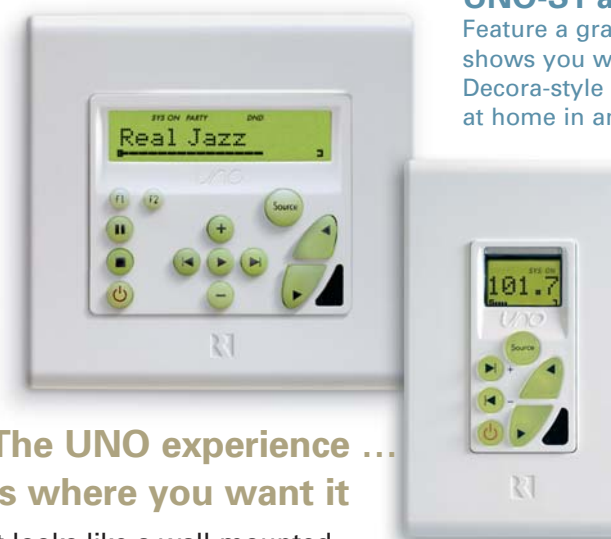

UNO-S1 and UNO-S2 Smart Keypads

Feature a graphically-rich display and easy-to-use keypad that shows you what's playing in real time. Using an attractive Decora-style plate available in five colors, these keypads are at home in any room.