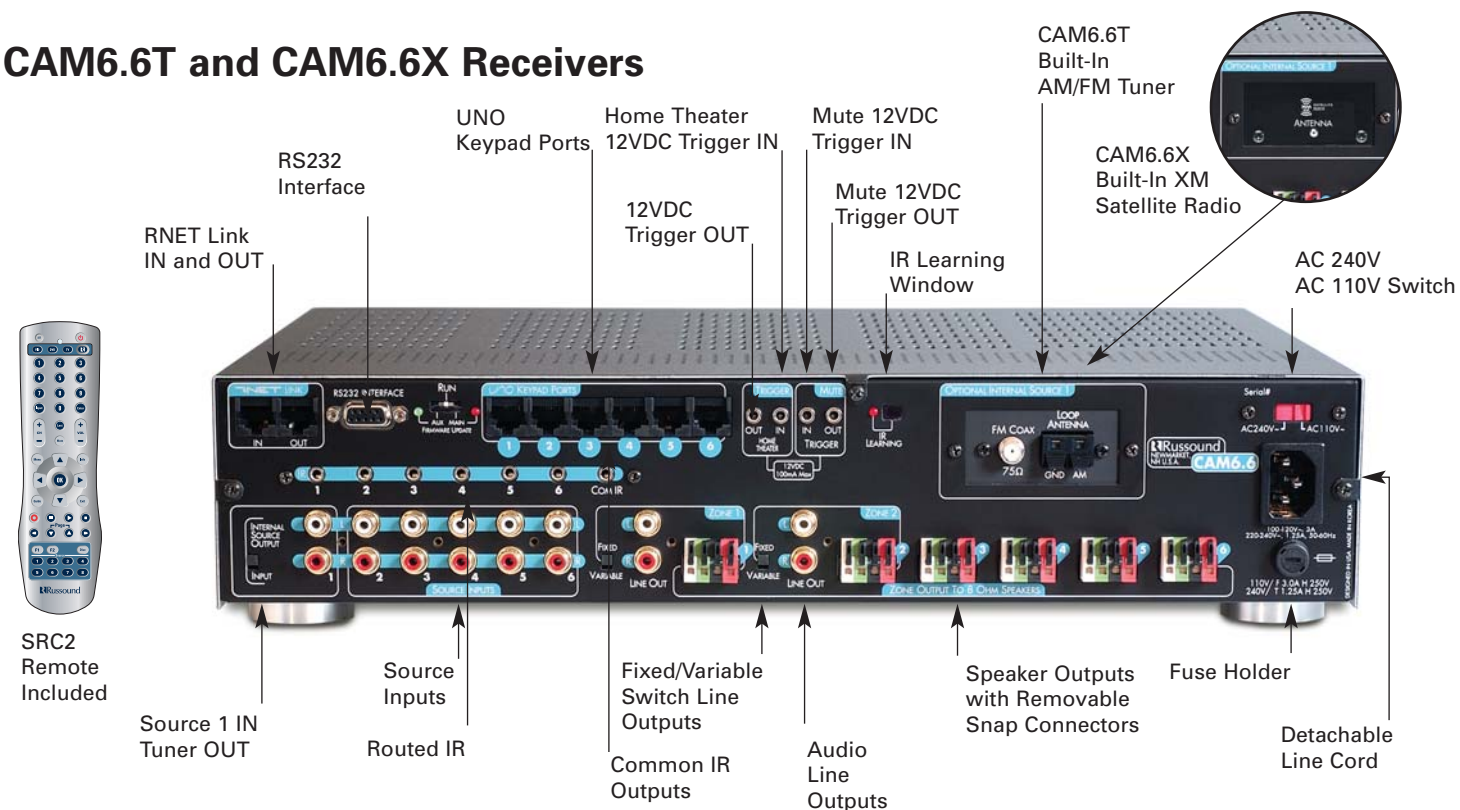

CAM6.6T and CAM6.6X Receivers

Specifications

CAM6.6T AM/FM Tuner

Antenna impedance	AM: 300 ohm balanced
Impedance	FM: 75 ohm unbalanced
Sensitivity @ S/N	AM: 20 dB 55dBu
	FM: 30 dB 6dB max. 12dBu
Image rejection	AM: 33 dB
	FM: 80 dB
S/N ratio	AM: 45 dB
	FM: 60 dB

CAM6.6X Satellite Tuner

XM band	2332.5 - 2345 MHz
XM antenna	50 ohm SMB connection

Amplifier

Frequency response	20 Hz-20 kHz +/- 0.5 dB
Watts per channel	20 watts RMS x 12 into 8 ohms
Total harmonic distortion	0.05%
Signal to noise ratio	88 dB
Audio source inputs	6 (including internal tuner)
Audio zone outputs	6 speaker level (2 line level)
Max source audio input	5V peak to peak, 10k ohms
Zone variable line Audio output	5.6V peak to peak, 4 ohms @ 1 kHz
Zone fixed line Audio output	5.6V peak to peak, 4 ohms @ 1 kHz
Trigger outputs	1 common, 12VDC 100mA each
Trigger inputs	1 home theater
Frequency range	AM 530 - 1710 kHz
	FM 87.7 - 107.9 MHz

Physical

Dimensions	17"W x 12"D x 3.5"H (43 x 30.5 x 9 cm)
Weight	18 lbs (8.1 kg)
Power Supply	110 or 240 VAC
Fuse Rating	110V input; F3A H 250V US and Canada
	240V input; T1.25A H 250V Europe

UNO-S1 Smart Keypad

Dimensions	1.875"W x 1.125"D x 4.3"H (4.8 x 10.9 x 2.8 cm)
	Single gang UL/CSA approved junction box
Weight	5 oz (141 g)
Power requirements	12 VDC 150mA
CAT-5 connection	110 punchdown

UNO-S2 Smart Keypad

Dimensions	3.65"W x 1.125"D x 4.3"H (9.2 x 10.9 x 2.8 cm)
	Double gang UL/CSA approved junction box
Weight	6 oz (170 g)
Power requirements	12 VDC 180mA
CAT-5 connection	110 punchdown

RNET is a two way technology that allows Russound components to communicate with each other.

Russound®