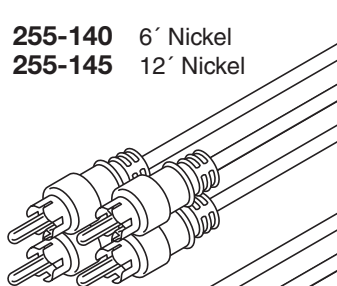

- 255-100** 6' RCA Jack to RCA Plug
- 255-105** 10' RCA Jack to RCA Plug
- 255-110** 6' RCA Plug to RCA Plug
- 255-115** 10' RCA Plug to RCA Plug
- 255-117** 25' RCA Plug to RCA Plug
- 255-118** 25' RCA Plug to Plug – AWG24
- 255-120** 3' 2-RCA Plugs to 2-RCA Plugs
- 255-121** 3' 2-RCA Plug-Plug Gold Plated
- 255-125** 6' 2-RCA Plugs to 2-RCA Plugs
- 255-126** 6' 2-RCA Plug-Plug Gold Plated
- 255-127** 9' 2-RCA Plugs to 2-RCA Plugs
- 255-128** 9' 2-RCA Plug-Plug Gold Plated
- 255-130** 12' 2-RCA Plugs to 2-RCA Plugs
- 255-131** 12' 2-RCA Plug-Plug Gold Plated
- 255-132** 15' 2-RCA Plugs to 2-RCA Plugs
- 255-133** 15' 2-RCA Plug-Plug Gold Plated
- 255-134** 20' 2-RCA Plugs to 2-RCA Plugs
- 255-135** 25' 2-RCA Plugs to 2-RCA Plugs
- 255-136** 25' 2-RCA Plug-Plug Gold Plated
- 255-138** 50' 2-RCA Plug-Plug Nickel Plated **◀ NEW**
- 255-140** 6' 2-RCA Plugs – RCA Piggyback
- 255-145** 12' 2-RCA Plugs – RCA Piggyback
- 255-150** 6' 4-RCA Plug-Plug – Color Coded
- 255-175** 6' 2-RCA Jacks to 2-RCA Plugs
- 255-244** 3' 2-RCA Plugs to 2-RCA Angle Plugs
- 255-246** 6' 2-RCA Plugs to 2-RCA Angle Plugs

Black

- 255-100** 6' Nickel
- 255-105** 10' Nickel

Black

- 255-118** 25' AWG24 Nickel

Red

White

Red

White

- 255-140** 6' Nickel
- 255-145** 12' Nickel

Red

White

Yellow

Black

Red

White

Yellow

Red

White

Red

White

- 255-244** 3' Nickel
- 255-246** 6' Nickel