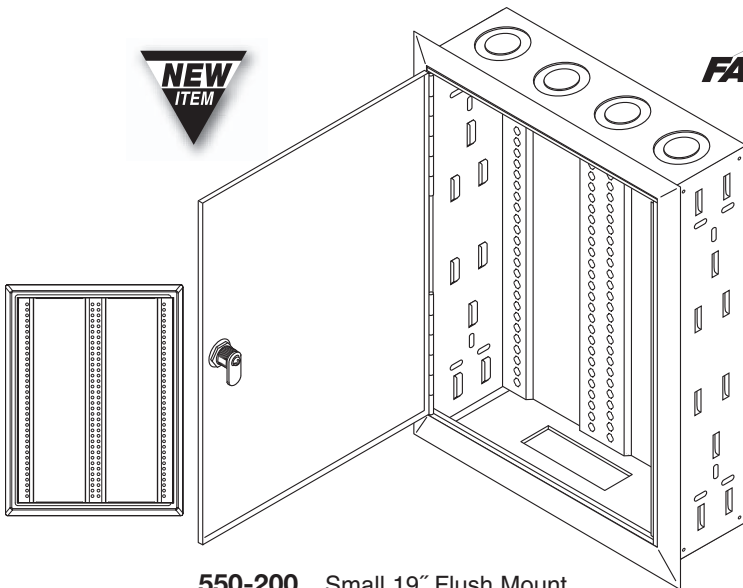

FastHome™ Network Enclosures

Fast Media Home Network Systems Enclosures Fully integrate, manage and distribute broadband and multimedia services on a flexible and customizable platform Provide secure and reliable control center for voice, video, data and audio connections White Textured Powder-Coated Corrosion-Resistant Finish 18-Gauge Cold Rolled Steel Durable Construction for Strength and RFI Interference Protection For Mounting on Wall (Surface Mount) or Between 16" Center Wall Studs (Flush Mount) Flush-Mount Enclosures feature convenient decorator AC receptacle knockout holes Multiple knock-outs and pre-punched holes fit tie wraps, screws and wire bundles Raised mounting rails create a clean wiring channel behind mounted modules Captured Hinge Cover Design for Easy Access Keyed Latch for Positive Closure and Security Customizable for Expansions and Upgrades

NEW ITEM

550-100 Small Surface Mount

FASTHOME™

Display-Boxed

- NEW ▶ 550-100** Small Surface Mount Enclosure 7"(W) x 11"(H) x 3⁵/₁₆"(D)
- NEW ▶ 550-105** Large Surface Mount Enclosure 14⁹/₁₆"(W) x 19"(H) x 4⁵/₁₆"(D)
- NEW ▶ 550-200** Small Flush Mount Enclosure 14³/₈"(W) x 19"(H) x 3¹/₂"(D)
- NEW ▶ 550-205** Medium Flush Mount Enclosure 14³/₈"(W) x 32"(H) x 3¹/₂"(D)
- NEW ▶ 550-210** Large Flush Mount Enclosure 14³/₈"(W) x 44"(H) x 3¹/₂"(D)

NEW ITEM

550-105 Large Surface Mount

FASTHOME™

Display-Boxed

NEW ITEM

550-200 Small 19" Flush Mount
550-205 Medium 32" Flush Mount
550-210 Large 44" Flush Mount

FASTHOME™

Display-Boxed