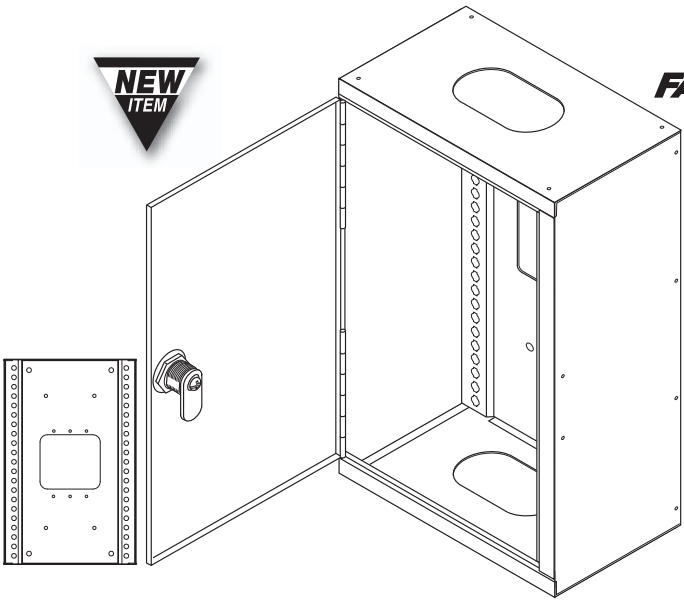

FastHome™ Network Enclosures

Fast Media Home Network Systems Enclosures Fully integrate, manage and distribute broadband and multimedia services on a flexible and customizable platform Provide secure and reliable control center for voice, video, data and audio connections White Textured Powder-Coated Corrosion-Resistant Finish 18-Gauge Cold Rolled Steel Durable Construction for Strength and RFI Interference Protection For Mounting on Wall (Surface Mount) or Between 16" Center Wall Studs (Flush Mount) Flush-Mount Enclosures feature convenient decorator AC receptacle knockout holes Multiple knock-outs and pre-punched holes fit tie wraps, screws and wire bundles Raised mounting rails create a clean wiring channel behind mounted modules Captured Hinge Cover Design for Easy Access Keyed Latch for Positive Closure and Security Customizable for Expansions and Upgrades

NEW ITEM

550-100 Small Surface Mount

FASTHOME™

Display-Boxed

- NEW ▶ 550-100** Small Surface Mount Enclosure 7"(W) x 11"(H) x 3⁵/₁₆"(D)
- NEW ▶ 550-105** Large Surface Mount Enclosure 14⁹/₁₆"(W) x 19"(H) x 4⁵/₁₆"(D)
- NEW ▶ 550-200** Small Flush Mount Enclosure 14³/₈"(W) x 19"(H) x 3¹/₂"(D)
- NEW ▶ 550-205** Medium Flush Mount Enclosure 14³/₈"(W) x 32"(H) x 3¹/₂"(D)
- NEW ▶ 550-210** Large Flush Mount Enclosure 14³/₈"(W) x 44"(H) x 3¹/₂"(D)

NEW ITEM

550-105 Large Surface Mount

FASTHOME™

Display-Boxed

NEW ITEM

550-200 Small 19" Flush Mount
550-205 Medium 32" Flush Mount
550-210 Large 44" Flush Mount

FASTHOME™

Display-Boxed