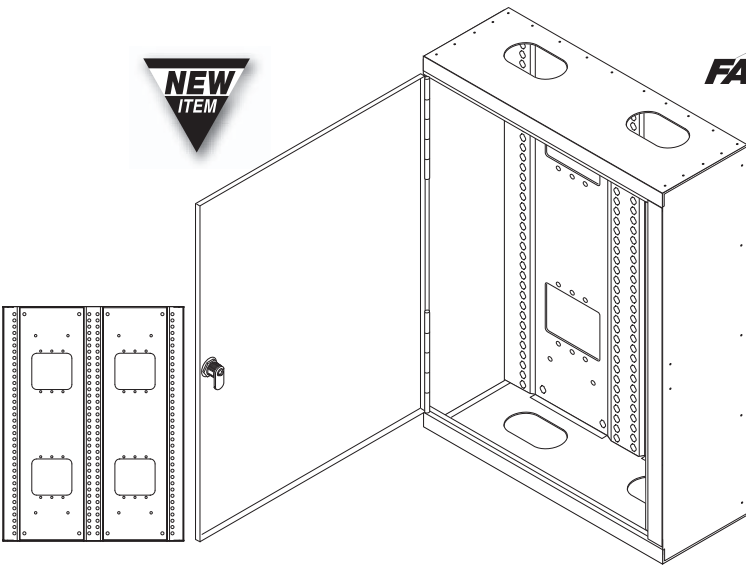

FastHome™ Network Enclosures

Fast Media Home Network Systems Enclosures Fully integrate, manage and distribute broadband and multimedia services on a flexible and customizable platform Provide secure and reliable control center for voice, video, data and audio connections White Textured Powder-Coated Corrosion-Resistant Finish 18-Gauge Cold Rolled Steel Durable Construction for Strength and RFI Interference Protection For Mounting on Wall (Surface Mount) or Between 16" Center Wall Studs (Flush Mount) Flush-Mount Enclosures feature convenient decorator AC receptacle knockout holes Multiple knock-outs and pre-punched holes fit tie wraps, screws and wire bundles Raised mounting rails create a clean wiring channel behind mounted modules Captured Hinge Cover Design for Easy Access Keyed Latch for Positive Closure and Security Customizable for Expansions and Upgrades

NEW ITEM

550-100 Small Surface Mount

FASTHOME™

Display-Boxed

- NEW ▶ 550-100** Small Surface Mount Enclosure 7"(W) x 11"(H) x 3⁵/₁₆"(D)
- NEW ▶ 550-105** Large Surface Mount Enclosure 14⁹/₁₆"(W) x 19"(H) x 4⁵/₁₆"(D)
- NEW ▶ 550-200** Small Flush Mount Enclosure 14³/₈"(W) x 19"(H) x 3¹/₂"(D)
- NEW ▶ 550-205** Medium Flush Mount Enclosure 14³/₈"(W) x 32"(H) x 3¹/₂"(D)
- NEW ▶ 550-210** Large Flush Mount Enclosure 14³/₈"(W) x 44"(H) x 3¹/₂"(D)

NEW ITEM

550-105 Large Surface Mount

FASTHOME™

Display-Boxed

NEW ITEM

550-200 Small 19" Flush Mount
550-205 Medium 32" Flush Mount
550-210 Large 44" Flush Mount

FASTHOME™

Display-Boxed