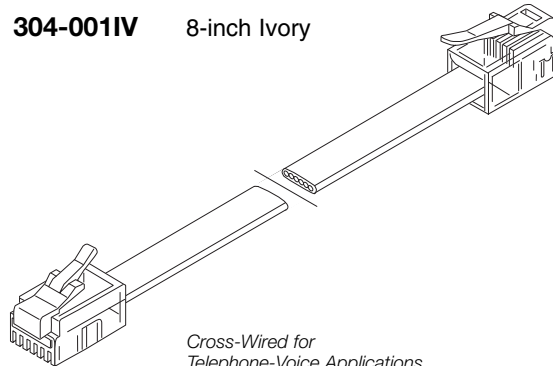

Cross-Wired for Telephone-Voice Applications

- **304-007** 4C 7' Ivory, Silver, White Non-UL
- **304-015** 4C 15' Ivory, Silver, White Non-UL
- **304-025** 4C 25' Black, Ivory, Silver, White Non-UL
- **304-050** 4C 50' Black, Ivory, Silver, White Non-UL
- **304-100** 4C 100' Black, Ivory, Silver, White Non-UL
- **306-007SL** 6C 7' Silver Non-UL
- **306-015SL** 6C 15' Silver Non-UL
- **306-025SL** 6C 25' Silver Non-UL
- **308-007SL** 8C 7' Silver Non-UL
- **308-015SL** 8C 15' Silver Non-UL
- **308-025SL** 8C 25' Silver Non-UL
- **314-007SL** 4C 7' Silver AWG26 UL
- **314-015SL** 4C 15' Silver AWG26 UL
- **314-025SL** 4C 25' Silver AWG26 UL