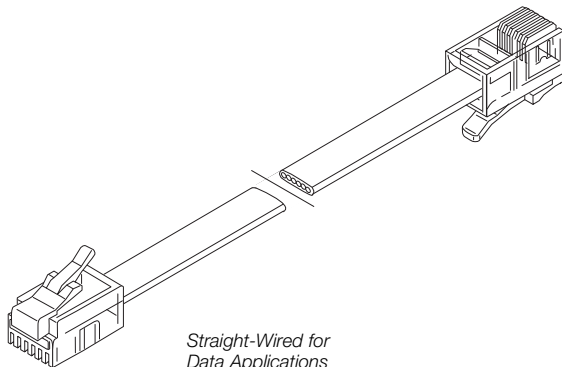

Modular Data Cables

Flat Modular Cable – PVC Jacket
AWG28 7x36 (0.12mm) Stranded Conductors
Straight-Wired for Data Applications

- 304-707SL** 4-Wire 7' Silver Data Cable
- 304-715SL** 4-Wire 15' Silver Data Cable
- 304-725SL** 4-Wire 25' Silver Data Cable
- 304-750SL** 4-Wire 50' Silver Data Cable
- 306-707SL** 6-Wire 7' Silver Data Cable
- 306-715SL** 6-Wire 15' Silver Data Cable
- 306-725SL** 6-Wire 25' Silver Data Cable
- 308-707SL** 8-Wire 7' Silver Data Cable
- 308-715SL** 8-Wire 15' Silver Data Cable
- 308-725SL** 8-Wire 25' Silver Data Cable

304-001IV 8-inch Ivory

Cross-Wired for Telephone-Voice Applications

- 304-007** 4C 7' Ivory, Silver, White Non-UL
- 304-015** 4C 15' Ivory, Silver, White Non-UL
- 304-025** 4C 25' Black, Ivory, Silver, White Non-UL
- 304-050** 4C 50' Black, Ivory, Silver, White Non-UL
- 304-100** 4C 100' Black, Ivory, Silver, White Non-UL
- 306-007SL** 6C 7' Silver Non-UL
- 306-015SL** 6C 15' Silver Non-UL
- 306-025SL** 6C 25' Silver Non-UL
- 308-007SL** 8C 7' Silver Non-UL
- 308-015SL** 8C 15' Silver Non-UL
- 308-025SL** 8C 25' Silver Non-UL
- 314-007SL** 4C 7' Silver AWG26 UL
- 314-015SL** 4C 15' Silver AWG26 UL
- 314-025SL** 4C 25' Silver AWG26 UL

Straight-Wired for Data Applications

- 304-707SL** 4C 7' Silver Non-UL
- 304-715SL** 4C 15' Silver Non-UL
- 304-725SL** 4C 25' Silver Non-UL
- 304-750SL** 4C 50' Silver Non-UL
- 306-707SL** 6C 7' Silver Non-UL
- 306-715SL** 6C 15' Silver Non-UL
- 306-725SL** 6C 25' Silver Non-UL
- 308-707SL** 8C 7' Silver Non-UL
- 308-715SL** 8C 15' Silver Non-UL
- 308-725SL** 8C 25' Silver Non-UL