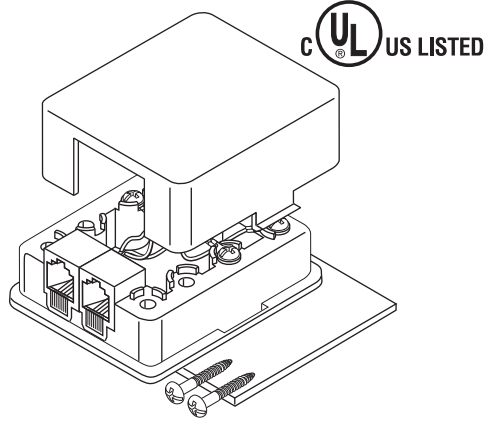

- 300-145**□□ 4C Ivory, White
- 300-147**□□ 6C Ivory, White
- 300-149**□□ 8C Ivory, White
- 301-145**□□ 4C Ivory, White UL
- 301-147**□□ 6C Ivory, White UL
- 301-149**□□ 8C Ivory, White UL

- 300-146IV** 4C Ivory
- 301-146**□□ 4C Ivory, White UL

301-153IV 8C Short-Bar Ivory

- 300-024IV** 4C Ivory
- 300-024WH** 4C White
- 300-026IV** 6C Ivory
- 300-028IV** 8C Ivory

- 300-034IV** 4C Ivory-Voice
- 300-034WH** 4C White-Voice
- 300-035IV** 4C Ivory-Data
- 300-036IV** 6C Ivory-Voice
- 300-037IV** 6C Ivory-Data
- 300-038IV** 8C Ivory-Voice
- 300-039IV** 8C Ivory-Data

300-074IV 4C Ivory

300-124IV 4C Ivory

300-224IV 4C Ivory

300-324IV 6x2-6x4 Ivory

Modular Surface Jacks

Modular Telephone or Data Surface Jacks
High-Impact ABS Plastic with Mounting Screws
6µ" Gold Plated Contacts

- 300-145IV** 4C Ivory Surface Jack
- 300-145WH** 4C White Surface Jack
- 300-146IV** 4C Ivory Surface Dual Jack
- 300-147IV** 6C Ivory Surface Jack
- 300-147WH** 6C White Surface Jack
- 300-149IV** 8C Ivory Surface Jack
- 300-149WH** 8C White Surface Jack
- 301-145IV** 4C Ivory Surface Jack UL
- 301-145WH** 4C White Surface Jack UL
- 301-146IV** 4C Ivory Surface Dual Jack UL
- 301-146WH** 4C White Surface Dual Jack UL
- 301-147IV** 6C Ivory Surface Jack UL
- 301-147WH** 6C White Surface Jack UL
- 301-149IV** 8C Ivory Surface Jack UL
- 301-149WH** 8C White Surface Jack UL
- 301-153IV** 8C Ivory RJ31X Jack UL with Shorting Bar Suitable for Alarm System Installations