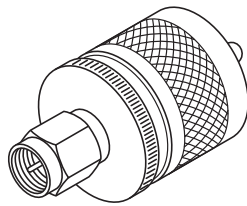

200-864 SMA Tee Adapter Jack-Plug-Jack

200-866 SMA Angle Adapter Jack-Plug

200-870 BNC Jack to SMA Plug

200-872 UHF Jack to SMA Plug

200-874 N Jack to SMA Plug

200-876 BNC Plug to SMA Plug

200-878 UHF Plug to SMA Plug

200-880 N Plug to SMA Plug

200-882 BNC Plug to SMA Jack

200-884 UHF Plug to SMA Jack

200-886 N Plug to SMA Jack

200-870

200-872

200-874

200-876