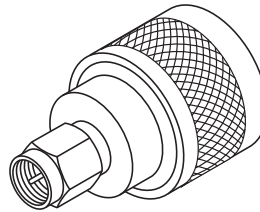

SMA Series Connectors

Commercial Grade SMA Series Connectors
Nickel-Plated Machined Brass Construction
Gold-Plated Contacts – Teflon Insulator

200-840 SMA Plug Clamp for RG58A

200-842 SMA Plug Clamp for RG59/62

200-844 SMA Plug Crimp 3pc RG58A

200-846 SMA Plug Crimp 3pc RG59/62

200-849 SMA Jack Crimp 3pc RG58A

200-851 SMA Jack Crimp 3pc RG59/62

200-853 SMA Jack Panel Receptacle

SMA Series Adapters

Commercial Grade SMA Series Adapters
Nickel-Plated Machined Brass Construction
Gold-Plated Contacts – Teflon Insulator

200-858 SMA Coupler Jack-Jack

200-860 SMA Coupler Plug-Plug

200-862 SMA Tee Adapter Jack-Jack-Jack

200-864 SMA Tee Adapter Jack-Plug-Jack

200-866 SMA Angle Adapter Jack-Plug

200-870 BNC Jack to SMA Plug

200-872 UHF Jack to SMA Plug

200-874 N Jack to SMA Plug

200-876 BNC Plug to SMA Plug

200-878 UHF Plug to SMA Plug

200-880 N Plug to SMA Plug

200-882 BNC Plug to SMA Jack

200-884 UHF Plug to SMA Jack

200-886 N Plug to SMA Jack

200-880