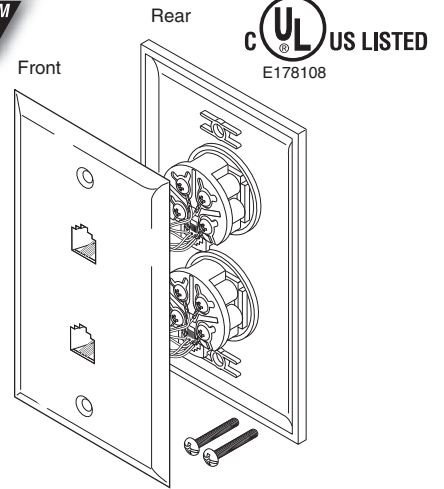

- **300-214**□□ 4C Almond, Ivory, White
- **300-216**□□ 6C Ivory, White
- **301-214**□□ 4C Almond, Ivory, White UL