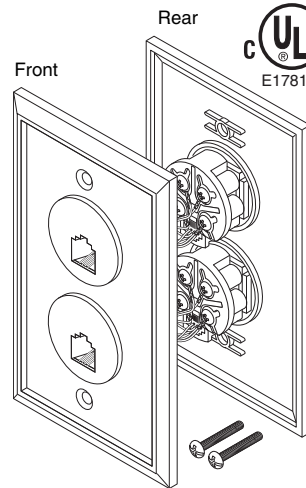

- **301-014WH** 4C White UL
- **301-016WH** 6C White UL
- **301-018WH** 8C White UL

Mid-Size Telephony Plates

Modular Telephone or Data Mid-Size Wall Plates
High-Impact ABS Plastic with Mounting Screws
Flush-Mount Smooth Finish–6µ" Gold-Plated Contacts
3¹/₈"(W) x 4⁷/₈"(H)

- **300-203AL** 4C Almond Jack Mid-Size ◀ **NEW**
- **300-203IV** 4C Ivory Jack Mid-Size ◀ **NEW**
- **300-203WH** 4C White Jack Mid-Size ◀ **NEW**
- **300-213AL** 4C Almond Dual Jack Mid-Size ◀ **NEW**
- **300-213IV** 4C Ivory Dual Jack Mid-Size ◀ **NEW**
- **300-213WH** 4C White Dual Jack Mid-Size ◀ **NEW**