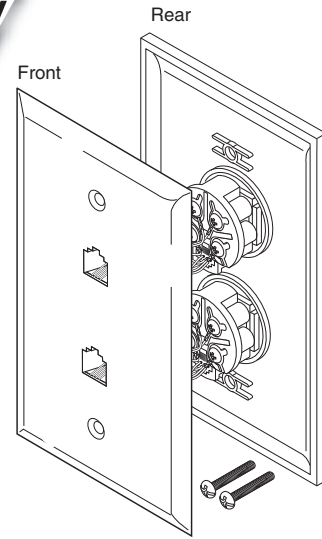

- **300-213**□□ 4C Almond, Ivory, White