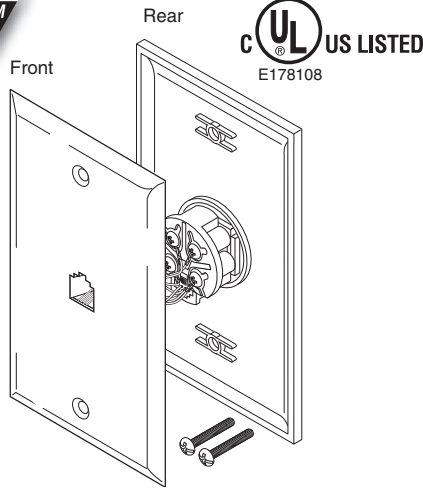

Telephony Wall Plates

Modular Telephone or Data Standard Wall Plates
High-Impact ABS Plastic – Matching Mounting Screws
Flush-Mount Smooth Finish–6µ" Gold-Plated Contacts
2³/₄"(W) x 4¹/₂"(H)

- **300-204AL** 4C Almond Jack Plate ◀ **NEW**
- **300-204IV** 4C Ivory Jack Plate
- **300-204WH** 4C White Jack Plate
- **300-206IV** 6C Ivory Jack Plate
- **300-206WH** 6C White Jack Plate

- **300-214AL** 4C Almond Dual Jack Plate ◀ **NEW**
- **300-214IV** 4C Ivory Dual Jack Plate
- **300-214WH** 4C White Dual Jack Plate
- **300-216IV** 6C Ivory Dual Jack Plate
- **300-216WH** 6C White Dual Jack Plate

- **301-004WH** 4C White Jack Plate UL
- **301-006WH** 6C White Jack Plate UL
- **301-008WH** 8C White Jack Plate UL
- **301-014WH** 4C White Dual Jack Plate UL
- **301-016WH** 6C White Dual Jack Plate UL
- **301-018WH** 8C White Dual Jack Plate UL

- **301-204AL** 4C Almond Jack Plate UL ◀ **NEW**
- **301-204IV** 4C Ivory Jack Plate UL ◀ **NEW**
- **301-204WH** 4C White Jack Plate UL ◀ **NEW**
- **301-214AL** 4C Almond Dual Jack Plate UL ◀ **NEW**
- **301-214IV** 4C Ivory Dual Jack Plate UL ◀ **NEW**
- **301-214WH** 4C White Dual Jack Plate UL ◀ **NEW**

- **300-204**□□ 4C Almond, Ivory, White
- **300-206**□□ 6C Ivory, White
- **301-204**□□ 4C Almond, Ivory, White UL