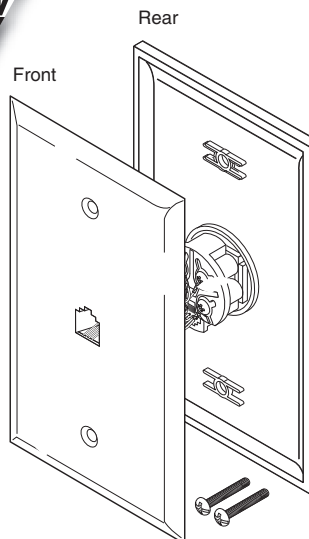

- **300-203**□□ 4C Almond, Ivory, White