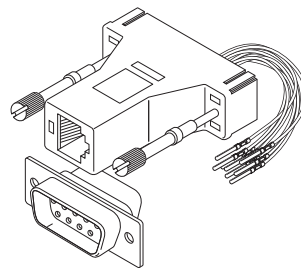

504-207 DE9 6x6 Grey
504-209 DE9 8x8 Grey