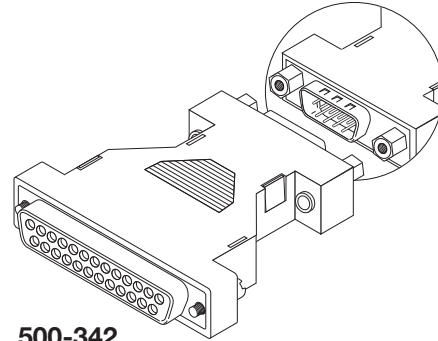

D-Sub Adapters

- 500-331** 9C Mini-Coupler Male-Male
- 500-336** 9C Mini-Coupler Female-Female
- 500-342** 9C Male to 24C Female Adapter
- 500-351** 25C Mini-Coupler Male-Male
- 500-356** 25C Mini-Coupler Female-Female

500-331 9-Contact
500-351 25 Contact

500-336 9-Contact
500-356 25-Contact

D-Sub Modular Adapters

Grey Plastic Hood with Long Thumbscrews

- 504-207** 9C Male to 6x6 Jack – Grey
- 504-209** 9C Male to 8x8 Jack – Grey
- 504-217** 9C Female to 6x6 Jack – Grey
- 504-219** 9C Female to 8x8 Jack – Grey
- 504-307** 25C Male to 6x6 Jack – Grey
- 504-309** 25C Male to 8x8 Jack – Grey
- 504-317** 25C Female to 6x6 Jack – Grey
- 504-319** 25C Female to 8x8 Jack – Grey