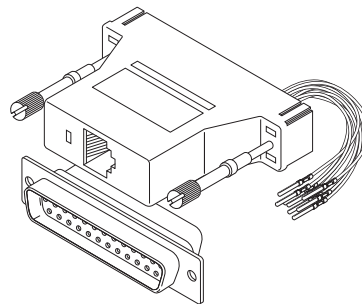

504-307 DB25 6x6 Grey
504-309 DB25 8x8 Grey