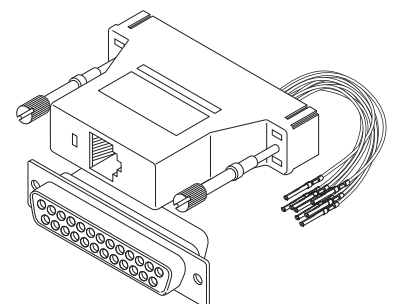

D-Sub Adapters

- 500-331** 9C Mini-Coupler Male-Male
- 500-336** 9C Mini-Coupler Female-Female
- 500-342** 9C Male to 24C Female Adapter
- 500-351** 25C Mini-Coupler Male-Male
- 500-356** 25C Mini-Coupler Female-Female

500-331 9-Contact
500-351 25 Contact

500-336 9-Contact
500-356 25-Contact

D-Sub Modular Adapters

Grey Plastic Hood with Long Thumbscrews

- 504-207** 9C Male to 6x6 Jack – Grey
- 504-209** 9C Male to 8x8 Jack – Grey
- 504-217** 9C Female to 6x6 Jack – Grey
- 504-219** 9C Female to 8x8 Jack – Grey
- 504-307** 25C Male to 6x6 Jack – Grey
- 504-309** 25C Male to 8x8 Jack – Grey
- 504-317** 25C Female to 6x6 Jack – Grey
- 504-319** 25C Female to 8x8 Jack – Grey

500-342

504-207 DE9 6x6 Grey
504-209 DE9 8x8 Grey

504-217 DE9 6x6 Grey
504-219 DE9 8x8 Grey

504-307 DB25 6x6 Grey
504-309 DB25 8x8 Grey

504-317 DB25 6x6 Grey
504-319 DB25 8x8 Grey