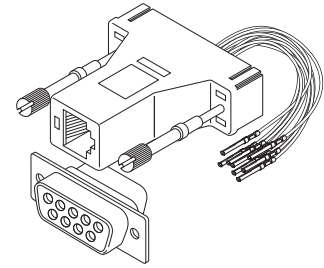

504-217 DE9 6x6 Grey
504-219 DE9 8x8 Grey