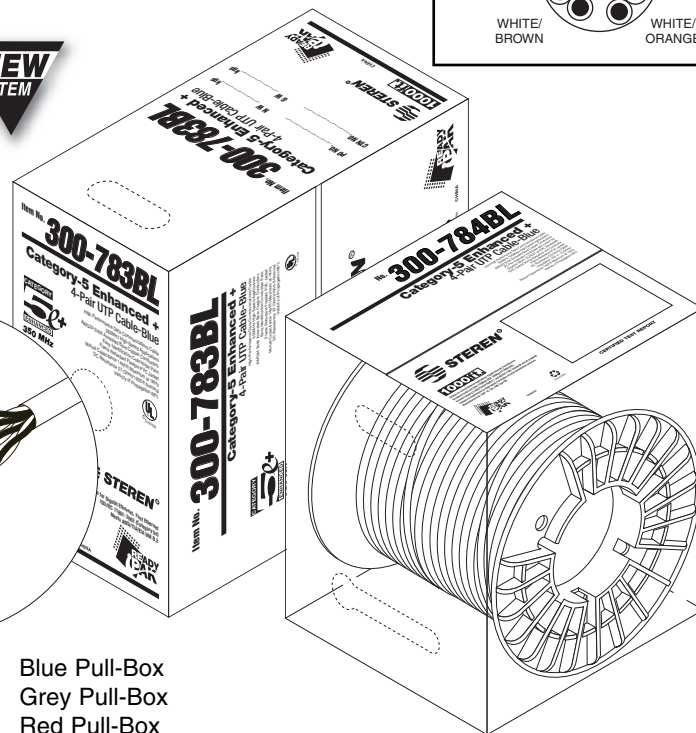

**UTP Category-5 Bulk Cable**

Category-5 Unshielded Twisted Pair (UTP) Cable  
 High-Performance Data Communications Cable  
 Suitable for 100MHz High-Speed Data Applications  
 4-Pair – Easily Identified Color-Striped Pairs  
 AWG24 Solid Annealed Copper Conductors  
 Excellent Attenuation and Crosstalk Characteristics  
 Nominal Impedance 100Ω±15% @ 1GHz  
 DC Resistance <9.38Ω/1000'  
 Mutual Capacitance <0.9pF/ft @ 1kHz  
 Flame Retardant – Type CM, CMG, CMH  
 Suitable for Indoor Installations  
 Exceeds ANSI/EIA/TIA 568, UL, CSA and ISO/IEC 11801 specifications  
 UL/cUL or ETL Listed  
 Supplied in 1000' Pull Boxes

**300-782BL** 1000' Blue CAT5 Pull-Box

**300-782GY** 1000' Grey CAT5 Pull-Box

**300-782BL** Blue  
**300-782GY** Grey

**UTP Category-5E Bulk Cable**

Category-5E Unshielded Twisted Pair (UTP) Cable  
 High-Performance Data Communications Cable  
 Suitable for 350MHz High-Speed Data Applications  
 Suitable for Gigabit Ethernet, Fast Ethernet and 155Mbps TP-PMD/CDDI  
 4-Pair – Easily Identified Color-Striped Pairs  
 AWG24 Solid Annealed Bare Copper Conductors  
 Excellent Attenuation and Crosstalk Characteristics  
 Nominal Impedance 100Ω±15%  
 DC Resistance <9.38Ω/1000ft  
 Mutual Capacitance <0.9pF/ft @ 1 kHz  
 Flame Retardant – Type CM CMG, CMH  
 Suitable for Indoor Installations  
 Exceeds EIA/TIA 568, UL, CSA and ISO/IEC 11801 specifications  
 UL/cUL or ETL Listed  
 Supplied in 1000' Pull Boxes or Reel in a Box

**300-784WH** 1000' White CAT5E Reel-Box

◀ **NEW**

◀ **NEW**

◀ **NEW**

◀ **NEW**

◀ **NEW**

◀ **NEW**

◀ **NEW**

**300-783BL** Blue Pull-Box  
**300-783GY** Grey Pull-Box  
**300-783RD** Red Pull-Box  
**300-783WH** White Pull-Box  
**300-783YL** Yellow Pull-Box  
**300-784BL** Blue Reel-in-a Box  
**300-784WH** White Reel-in-a Box