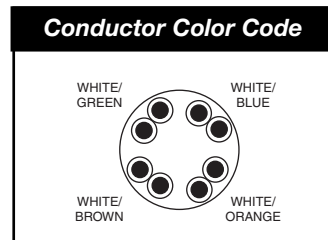

**UTP Category-5 Bulk Cable**

Category-5 Unshielded Twisted Pair (UTP) Cable  
 High-Performance Data Communications Cable  
 Suitable for 100MHz High-Speed Data Applications  
 4-Pair – Easily Identified Color-Striped Pairs  
 AWG24 Solid Annealed Copper Conductors  
 Excellent Attenuation and Crosstalk Characteristics  
 Nominal Impedance 100Ω±15% @ 1GHz  
 DC Resistance <9.38Ω/1000'  
 Mutual Capacitance <0.9pF/ft @ 1kHz  
 Flame Retardant – Type CM, CMG, CMH  
 Suitable for Indoor Installations  
 Exceeds ANSI/EIA/TIA 568, UL, CSA and ISO/IEC 11801 specifications  
 UL/cUL or ETL Listed  
 Supplied in 1000' Pull Boxes

**300-782BL** 1000' Blue CAT5 Pull-Box

**300-782GY** 1000' Grey CAT5 Pull-Box

**300-782BL** Blue  
**300-782GY** Grey

**UTP Category-5E Bulk Cable**

Category-5E Unshielded Twisted Pair (UTP) Cable  
 High-Performance Data Communications Cable  
 Suitable for 350MHz High-Speed Data Applications  
 Suitable for Gigabit Ethernet, Fast Ethernet and 155Mbps TP-PMD/CDDI  
 4-Pair – Easily Identified Color-Striped Pairs  
 AWG24 Solid Annealed Bare Copper Conductors  
 Excellent Attenuation and Crosstalk Characteristics  
 Nominal Impedance 100Ω±15%  
 DC Resistance <9.38Ω/1000ft  
 Mutual Capacitance <0.9pF/ft @ 1 kHz  
 Flame Retardant – Type CM CMG, CMH  
 Suitable for Indoor Installations  
 Exceeds EIA/TIA 568, UL, CSA and ISO/IEC 11801 specifications  
 UL/cUL or ETL Listed  
 Supplied in 1000' Pull Boxes or Reel in a Box

**300-783BL** 1000' Blue CAT5E Pull-Box

**300-783GY** 1000' Grey CAT5E Pull-Box

**300-783RD** 1000' Red CAT5E Pull-Box

**300-783WH** 1000' White CAT5E Pull-Box

**300-783YL** 1000' Yellow CAT5E Pull-Box

**300-784BL** 1000' Blue CAT5E Reel-Box

**300-783BL** Blue Pull-Box  
**300-783GY** Grey Pull-Box  
**300-783RD** Red Pull-Box  
**300-783WH** White Pull-Box  
**300-783YL** Yellow Pull-Box  
**300-784BL** Blue Reel-in-a Box  
**300-784WH** White Reel-in-a Box