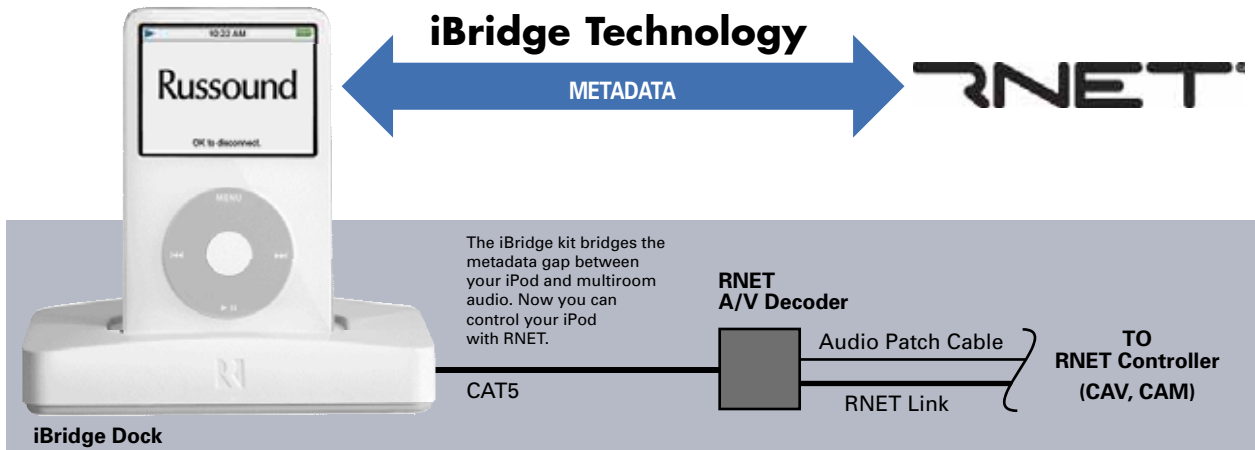

# Source Equipment

iPod® integration

**Now!**

## iBridge Dock Kit

The iBridge Dock Kit, **BGK1** allows you to use an iPod as a remote source for a Russound RNET or other multiroom audio-video system. Used with a Russound RNET A/V Decoder, it provides either RNET or infrared (IR) control of the iPod, depending on the type of system. Supports rev. 3.0 or higher iPod.

### ST2 Smart Tuner

Order #

2410-121906

Shipping Weight  
**7 lbs (3.2kg)**  
Min. Advertised Price  
**\$699.00**

**ST2 Smart Tuner – Dual AM/FM tuner.** Can be used in an IR-controlled, A-BUS or RNET-enabled system. When used with CAV6.6 or CAM6.6 sends tuner information to UNO keypads. RS-232 port for whole-house control integration and backups. Seek and scan functions. Stores up to 72 station presets with custom naming. Includes AM and FM antennas (2 each), RCA cables, ST2-RC Remote Control, rack-mount ears, 12VDC power supply. Rack-mountable at 1 unit high. 17" W x 8" D x 1.75" H (43 x 20.3 x 4.4 cm)

### ST2-KP

The ST2-KP Smart Tuner keypad allows you to view Station feedback and lets you select your favorite preset station in any non-RNET system where a tuner display and control is desired. Great with A-BUS, volume controls or with any other audio system where a remote tuner is desired. **\*Wall plates not included with keypads.**  
1.3125" W x 2.5" H x 1.375" D (33.5 x 63.5 x 35 mm)