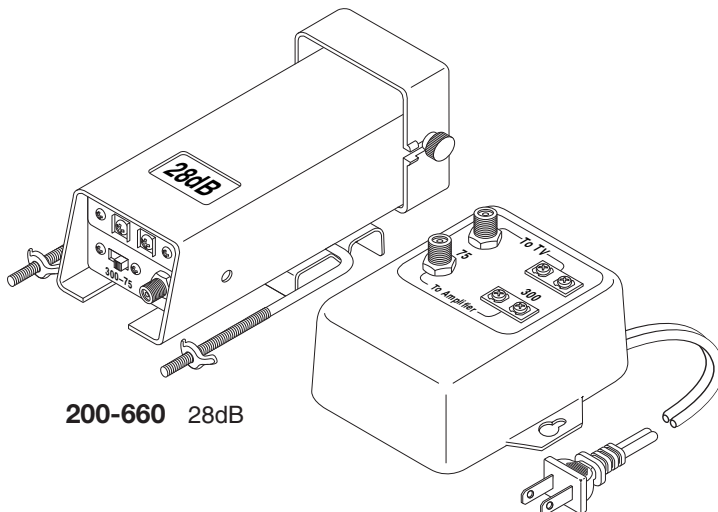

**CATV Amplifiers**

200-651 25dB

200-652 6dB

200-656 10dB

200-700 3dB

200-670 35dB

200-660 28dB

UHF/VHF/FM Broadband Amplifiers  
Low-Noise – Heavy-Gauge Shielded Case  
Bandwidth 54-890MHz – Impedance 75Ω  
117 VAC 60Hz Power Source – UL Listed