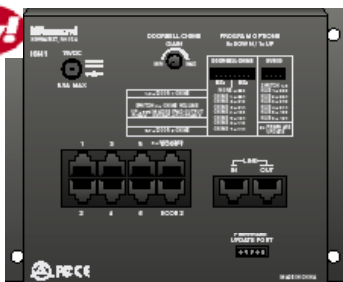

ComPoint intercom system

ISK1

Now!

ComPoint Basic Keypad

Single-gang Decora® style in-wall keypad for a ComPoint system with up to six zones. Selects zones and door stations, controls receive volume, sets Do Not Disturb mode for the zone. Internal microphone with automatic gain control. Built-in amplifier powers one or two external speakers. Speaker relay allows the keypad to share speakers with an audio system for high-fidelity communications. 110 punch-down connector for CAT-5 cable. Screw terminals for speaker connections. Installer-selectable amber or green key backlighting.

ISK2

Now!

ComPoint Advanced Keypad

Single-gang Decora® style in-wall keypad for any size ComPoint system. Five-character LCD display supports assignable zone names and indicates functions and volume level. Selects zones and door stations, controls receive volume, sets Do Not Disturb mode for the zone. Internal microphone with automatic gain control. Built-in amplifier powers one or two external speakers. speaker relay allows the keypad to share speakers with an audio system for high-fidelity communications.

ISK3

Now!

ComPoint Door Station

Weatherproof call station fits a single-gang deep wall box. Plated die-cast zinc cover plate mounts flush to exterior wall. Internal microphone with automatic gain control. Built-in amplifier and speaker. 110 punch-down connector for CAT-5 cable. Internal relay with screw terminals for connecting to an external doorbell. Amber-backlighting Call key.

ISH1

Now!

ComPoint System Hub

Six-zone surface- or panel-mount controller for the ComPoint system. Up to 6 hubs can link together for a total of 36 zones. Supports 2 door stations and provides 7 doorbell chimes, individually selectable for each door. Gain control for doorbell volume. RJ-45 connectors for keypads, door stations, and hub linking. Firmware updatable. **Power supply not included.**