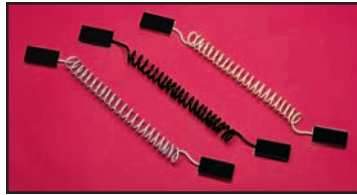

1+1 Security
Uses Cables
with Eyelet Ends

1+1 Security System

This compact system easily attaches to slotted walls. Once the flat bar end of the 1+1 is inserted into the slatwall and turned clockwise, the bar turns to an angle which securely anchors the cables. Simply tighten with the special Allen Wrench to secure.

ITEM NO.	DESCRIPTION	
SKP-415	1+1 Slatwall Anchor	
SKP-414	Replacement Metal Wedge	
SKP-416K	Security Wrench	

Accessories

	ITEM NO.	ITEM NO.	ITEM NO.	DESCRIPTION
	SKP-301	SKT-301	SKP-401	5' (Coiled) Cable w/Tele. Connector
	SKP-302	SKT-302	SKP-402	5' (Coiled) Cable w/Round Plug
	SKP-902	SKT-902	SKP-942	5' (Coiled) Cable w/Rect. Plug
	SKP-1729	SKT-1729	SKP-488	8' (Coiled) Cable w/Lasso
	SKP-1934	SKT-1955	SKP-1955	5' (Coiled) Cable w/Swivel
	---	---	SKP-1908-6	8' (Coiled) + 6' (Str.) Cable w/Rect. Plug

ITEM NO.	DESCRIPTION	
SK-1709	Round Replacement Adhesive	
SK-1909	Rect. Replacement Adhesive	
SKP-200T	Phone Plug (Wire) Removal Tool	
SK-1712	Round Plug/Wire Removal Tool	
SK-1912	Rectangular Plug Removal Tool	
SK-4525	Locking Strap	

COILED SECURITY SYSTEM

*Mechanical Protection &
Merchandising Control for Small Items*

Choice of Beige, Grey or Black Coils.

The **Coiled Security System** provides economical protection for small items. Simply attach one end of the coiled or straight cable to the merchandise and the other end to the shelf or fixture. Remote controls may be attached to the device they control. The special 3M adhesive adheres firmly and leaves no residue.