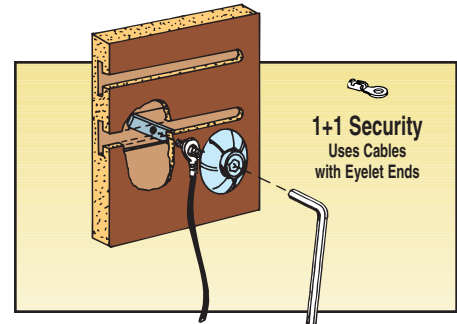

CABLE SECURITY SYSTEM

Versatile Mechanical Protection

Cup Security
Uses Cables
with Stop Ends

Cup Security System

Operate by attaching the security cup to pegboard or slatwall. Attach cables to the merchandise to be protected and the other end of the cable connection into one of the slots in the security cup. Using the special Allen Wrench, the security cup is locked to the wall.

Telephone Slatwall Security
Uses Cables with
Phone Plug Ends

Phone Plug Security System

Add the ease and flexibility of the phone plug to your cabling needs. The phone jack screws into the slatwall with a special security screw and cables plug right in.

1+1 Security
Uses Cables
with Eyelet Ends

1+1 Security System

This compact system easily attaches to slotted walls. Once the flat bar end of the 1+1 is inserted into the slatwall and turned clockwise, the bar turns to an angle which securely anchors the cables. Simply tighten with the special Allen Wrench to secure.