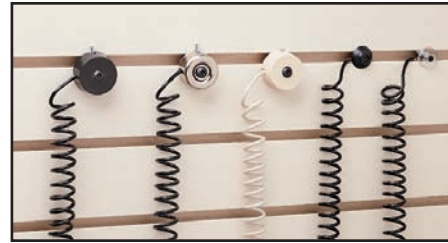

ITEM NO.	DESCRIPTION
SK-4544	Heavy-Duty Mech. Recoiler w/Lasso
SK-4623	Heavy-Duty "D" Recoiler w/Lasso

SLIM-LINE RECOILER®

New Slimmer Design

Measures Only:
1"W x 2"H x 3-3/8"L

ITEM NO.	DESCRIPTION
SK-4228A	Slim-Line Recoiler w/Small Eyelet- Alternative Exit (4' Cable)
SK-4218	Slim-Line Recoiler w/Rect. Metal Plate (4' Cable)
SK-4220*	Slim-Line Recoiler w/1-1/2" Rnd Flex End* (4' Cable)
SK-4232	Slim-Line Recoiler w/7/8" Rnd End (4' Cable)
SK-4233	Slim-Line Recoiler w/Half Tuit (4' Cable)

CABLE SECURITY SYSTEM

Versatile Mechanical Protection

Cup Security
Uses Cables
with Stop Ends

Cup Security System

Operate by attaching the security cup to pegboard or slatwall. Attach cables to the merchandise to be protected and the other end of the cable connection into one of the slots in the security cup. Using the special Allen Wrench, the security cup is locked to the wall.

Telephone Slatwall Security
Uses Cables with
Phone Plug Ends

Phone Plug Security System

Add the ease and flexibility of the phone plug to your cabling needs. The phone jack screws into the slatwall with a special security screw and cables plug right in.

1+1 Security
Uses Cables
with Eyelet Ends

1+1 Security System

This compact system easily attaches to slotted walls. Once the flat bar end of the 1+1 is inserted into the slatwall and turned clockwise, the bar turns to an angle which securely anchors the cables. Simply tighten with the special Allen Wrench to secure.