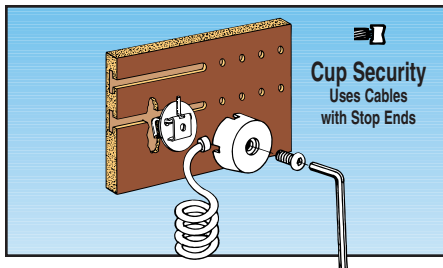

CABLE SECURITY SYSTEM

Versatile Mechanical Protection

Cup Security
Uses Cables
with Stop Ends

Cup Security System

Operate by attaching the security cup to pegboard or slatwall. Attach cables to the merchandise to be protected and the other end of the cable connection into one of the slots in the security cup. Using the special Allen Wrench, the security cup is locked to the wall.

Telephone Slatwall Security
Uses Cables with
Phone Plug Ends

Phone Plug Security System

Add the ease and flexibility of the phone plug to your cabling needs. The phone jack screws into the slatwall with a special security screw and cables plug right in.

1+1 Security
Uses Cables
with Eyelet Ends

1+1 Security System

This compact system easily attaches to slotted walls. Once the flat bar end of the 1+1 is inserted into the slatwall and turned clockwise, the bar turns to an angle which securely anchors the cables. Simply tighten with the special Allen Wrench to secure.