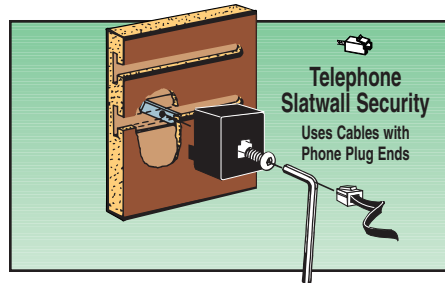

CABLE SECURITY SYSTEM

Versatile Mechanical Protection

Cup Security
Uses Cables
with Stop Ends

Cup Security System

Operate by attaching the security cup to pegboard or slatwall. Attach cables to the merchandise to be protected and the other end of the cable connection into one of the slots in the security cup. Using the special Allen Wrench, the security cup is locked to the wall.

Telephone Slatwall Security
Uses Cables with
Phone Plug Ends

Phone Plug Security System

Add the ease and flexibility of the phone plug to your cabling needs. The phone jack screws into the slatwall with a special security screw and cables plug right in.

1+1 Security
Uses Cables
with Eyelet Ends

1+1 Security System

This compact system easily attaches to slotted walls. Once the flat bar end of the 1+1 is inserted into the slatwall and turned clockwise, the bar turns to an angle which securely anchors the cables. Simply tighten with the special Allen Wrench to secure.