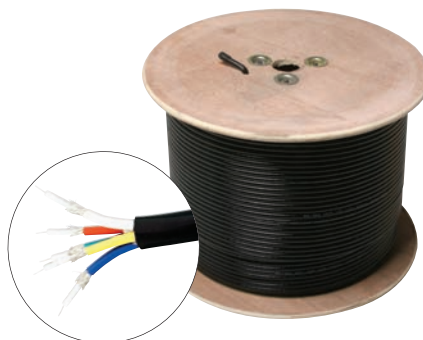

A

Coaxial Products

Coaxial Products

PermaSeal-II™ Connectors

Premium Quality, Ultra High-Performance F, RCA and BNC Compression Connectors
 Designed for Coaxial Video and Audio Applications
 Quick, Easy Installation on RG6, RG6-Quad, RG59 or Mini RG59 Cable
 Makes permanent 360° connector-to-cable attachment and seal
 Uses Steren 204-036 compression tool
 Constructed of Precision Machined Annealed Brass
 Maximum Conductivity Anti-Corrosion Gold or Nickel-Plated Finish
 Connectors include six color-coded bands for flexible, field-configurable cable ID during installation

Mini RG59 5-Wire Cable

Maximum Performance Cables for Home Theater Use
 Ideal for HDTV Sets, DVD Players/Recorders and Digital Set-Top Boxes
 Space-Saving Design for Tight Applications
 Sweep Tested to 3GHz
 25 AWG Mini RG59/U Cable, Five Solid or Stranded Copper Conductors
 Gas Injected Polyethylene Dielectric
 Aluminum-Polyester Foil Shield, 100% Coverage
 Stranded Copper Braid, 95% Coverage
 Red, Green, Blue, Yellow, White PVC Insulation Jackets
 Flame Retardant PVC Black Outer Jacket
 UL Listed – NEC Type CM

- 200-924** 250' Mini RG59 5-Wire, Solid
- 200-925** 500' Mini RG59 5-Wire, Stranded

200-080 Mini RG59 F – Gold
200-003 Mini RG59 F – Nickel

200-085 RG6 RCA – Gold
200-067 RG6 RCA – Nickel
200-083 RG59 RCA – Gold
200-068 RG59 RCA – Nickel
200-081 Mini RG59 RCA – Gold
200-069 Mini RG59 RCA – Nickel
200-087 RG6-Quad RCA – Gold
200-070 RG6-Quad RCA – Nickel

200-082 Mini RG59 BNC – Gold
200-163 Mini RG59 BNC – Nickel
200-084 RG59 BNC – Gold
200-162 RG59 BNC – Nickel
200-086 RG6 BNC – Gold
200-161 RG6 BNC – Nickel
200-088 RG6-Quad BNC – Gold
200-164 RG6-Quad BNC – Nickel