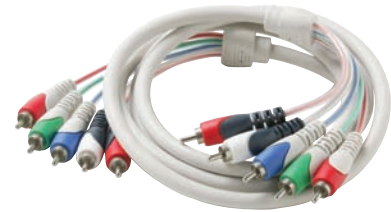

- 254-310BL** 3' Blue Stereo Gold
- 254-315BL** 6' Blue Stereo Gold
- 254-320BL** 12' Blue Stereo Gold
- 254-325BL** 25' Blue Stereo Gold
- 254-330BL** 50' Blue Stereo Gold
- 254-335BL** 75' Blue Stereo Gold
- 254-340BL** 100' Blue Stereo Gold

Component Video Mini Cables

Python™ Component Video RCA Mini Interconnects
 Provide high-definition video signal transfer between
 DVD players and high-end TVs or monitors
 Miniature Size for Use in Limited Space Environments
 99.99% Pure Oxygen-Free Copper Wire
 Low-Attenuation Foamed Polyethylene Dielectric
 Spiral-Wound Copper Shield, 45% Coverage
 Ultra-Flex Satin-Ivory Rubber PVC Jacket
 Nickel-Plated Heavy-Duty RCA Connectors
 Color-Coded – Fully Molded Construction

- 257-506IV** 6' Ivory
- 257-512IV** 12' Ivory

- 257-606IV** 6' Ivory
- 257-612IV** 12' Ivory

SVGA Component Cables

Python SVGA RGB Component Video Cables
 Unparalleled Quality and Performance for
 High-Definition Video and Audio Equipment
 Fully supports RGB high-resolution standards
 Precision 75 Ohm Impedance for Max. Signal Transfer
 Bundled Cable Configuration
 3 Mini-Coax Copper-Braid Shielded Conductors,
 95% Coverage
 95% Spiral-Wound-Shield H/V Sync Conductors
 99.99% Pure Oxygen-Free Copper Wire
 Low-Attenuation Foamed Cellular Dielectric
 EMI-RFI Protected Double High-Density
 Aluminum Shield, 100% Coverage
 Ultra-Flex Satin-Ivory Rubber PVC Jacket, 13mm OD
 24K Gold-Plated Heavy Duty Connectors
 Color-Coded – Fully Molded Construction