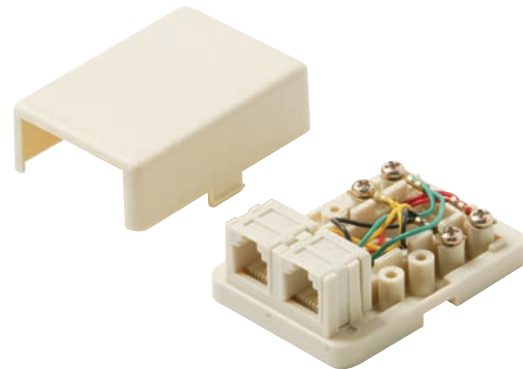

D Telephony & Twisted Pair Products

Telephony & Twisted Pair Products

Receptacle Wall Plates

Ideal for Standard-Size Single and Duplex Electrical Receptacles
 Designed for Most Indoor Installations
 Fits standard electrical switch boxes
 Constructed of Smooth Finish High-Impact ABS Plastic
 Includes matching color slotted and combination Phillips/slotted mounting screws
 UL Listed
 Single – 2³/₄" (W) x 4¹/₂" (H) x 5/16" (D)
 Dual – 4⁹/₁₆" (W) x 4¹/₂" (H) x 5/16" (D)

- 310-820IV** Single-Gang Ivory Duplex Receptacle Wall Plate
- 310-820LA** Single-Gang Light Almond Duplex Receptacle Wall Plate
- 310-820WH** Single-Gang White Duplex Receptacle Wall Plate
- 310-822IV** Dual-Gang Ivory Duplex Receptacle Wall Plate
- 310-830IV** Single-Gang Ivory Single Receptacle Wall Plate
- 310-830LA** Single-Gang Light Almond Single Receptacle Wall Plate
- 310-830WH** Single-Gang White Single Receptacle Wall Plate

- 300-146IV** 4C Ivory Surface Dual Jack
- 300-146WH** 4C White Surface Dual Jack

See Steren Catalog pg. D6 for more products in this category

Telephone Adapters

Modular Telephony Adapters or Couplers
 High-Impact ABS Plastic
 Gold-Plated Contacts

- 300-324IV** 4C Ivory Tee 3-Jacks 1-Plug
6x2 6x2 6x4 Jacks to 6x4 Plug
- 300-324WH** 4C White Tee 3-Jacks 1-Plug
6x2 6x2 6x4 Jacks to 6x4 Plug

See Steren Catalog pg. D6 for more products in this category