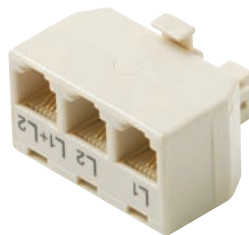

300-324IV 6x2-6x4 Ivory
300-324WH 6x2-6x4 White

Color Reference Swatch

NOTE: The color examples shown may vary from the actual products.