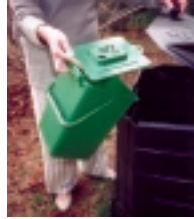

Composters

KC-2000 Kitchen Compost Carrier (Call me "Casey")

Specifications:
Capacity: 9.6 US Quarts (9.1 litres)
Dimensions: 8.5" x 9" x 11"
Colour: Medium Green
Material: High Density Polyethylene
Weight: 1.3 lbs (.6 kgs)

Features:

- *The wide opening allows for the easy emptying of plates
- *All of the corners and edges are rounded so that it is easy to empty and clean
- *The standard charcoal filter removes odour
- *The positive snap lid can be opened with only one hand
- *The sturdy contoured handle makes it easy to carry and empty
- *Plastic liners available

This attractive container can hang on the cupboard door (from 2 screws) or sit firmly on the counter.

Yardwaste Collection Bin

This container is ideal for curbside collection of organic waste. It's round body makes it easy to clean and the tight fitting lid keeps odors in and animals out.

The Home Composter

This round backyard composter has a unique design to allow for easy access to turn pile. It has a 13 cubic foot capacity and two doors for emptying.

Soil Maker

This backyard composter has a large capacity, and is perfect for a family of five. It has dual slide up doors and a large locking lid. Assembly is a snap, no tools required.