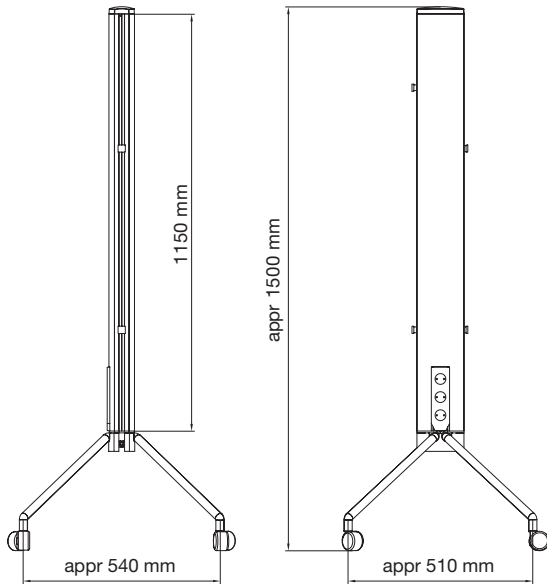

SMS PROJECTOR STAND-UP FM M1/M2

INFO SMS PROJECTOR STAND-UP FM M1

- Color: Black or silver.
- Max load: 12 kg for each shelf, or a maximum of 30 kg per stand.
- Length (pillar): 1150 mm
- Height with wheels: 1490 mm
- Wheels: 50 mm in diameter; color: Black.

INFO SMS PROJECTOR STAND-UP FM M2

- Color: Black or silver.
- Max load: 12 kg for each shelf, or a maximum of 30 kg per stand.
- Length (pillar): 1150 or 1450 mm.
- Height with wheels: 1310 and 1610 mm.
- Wheels: 80 mm in diameter; color: Black or silver.

Optional: Shelves (page 6:S2) can be raised or lowered stepless.
Size shelves: 440x370 mm.

ART. NO

SU011003EU
SU011003
SU011004EU
SU011004

DESCRIPTION

SMS Projector Standup FM M1 Black EU
SMS Projector Standup FM M1 Black
SMS Projector Standup FM M1 Alu EU
SMS Projector Standup FM M1 Alu

SU021006EU
SU021006
SU021007EU
SU021007
SU021008EU
SU021008
SU021009EU
SU021009

SMS Projector SU 1150 FM M2 Black EU
SMS Projector SU 1150 FM M2 Black
SMS Projector SU 1150 FM M2 Alu EU
SMS Projector SU 1150 FM M2 Alu
SMS Projector SU 1450 FM M2 Black EU
SMS Projector SU 1450 FM M2 Black
SMS Projector SU 1450 FM M2 Alu EU
SMS Projector SU 1450 FM M2 Alu

EU in the article number shows that the bracket is delivered with an EU socket. Without EU shows that the bracket is delivered without socket.

SMS PROJECTOR STAND-UP FM M1