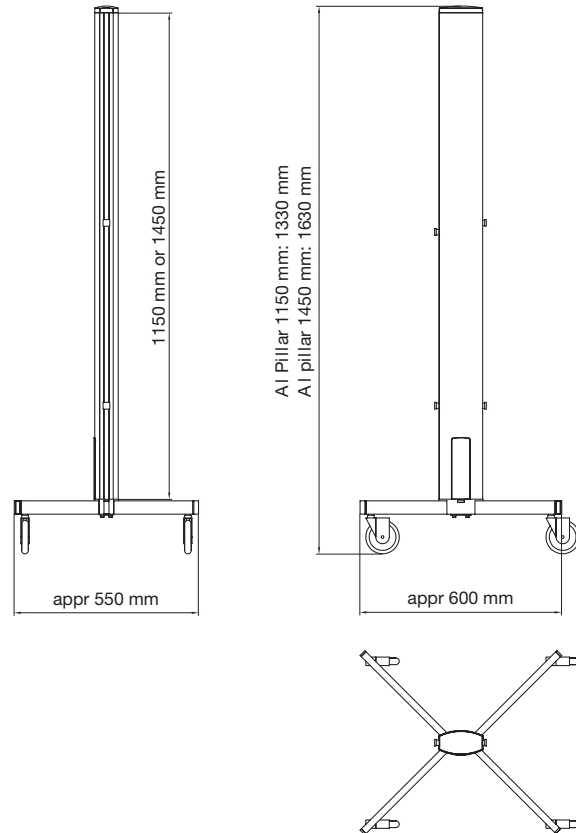

SMS PROJECTOR STAND-UP FM M2

SMART MEDIA SOLUTIONS

www.SmartMediaSolutions.se