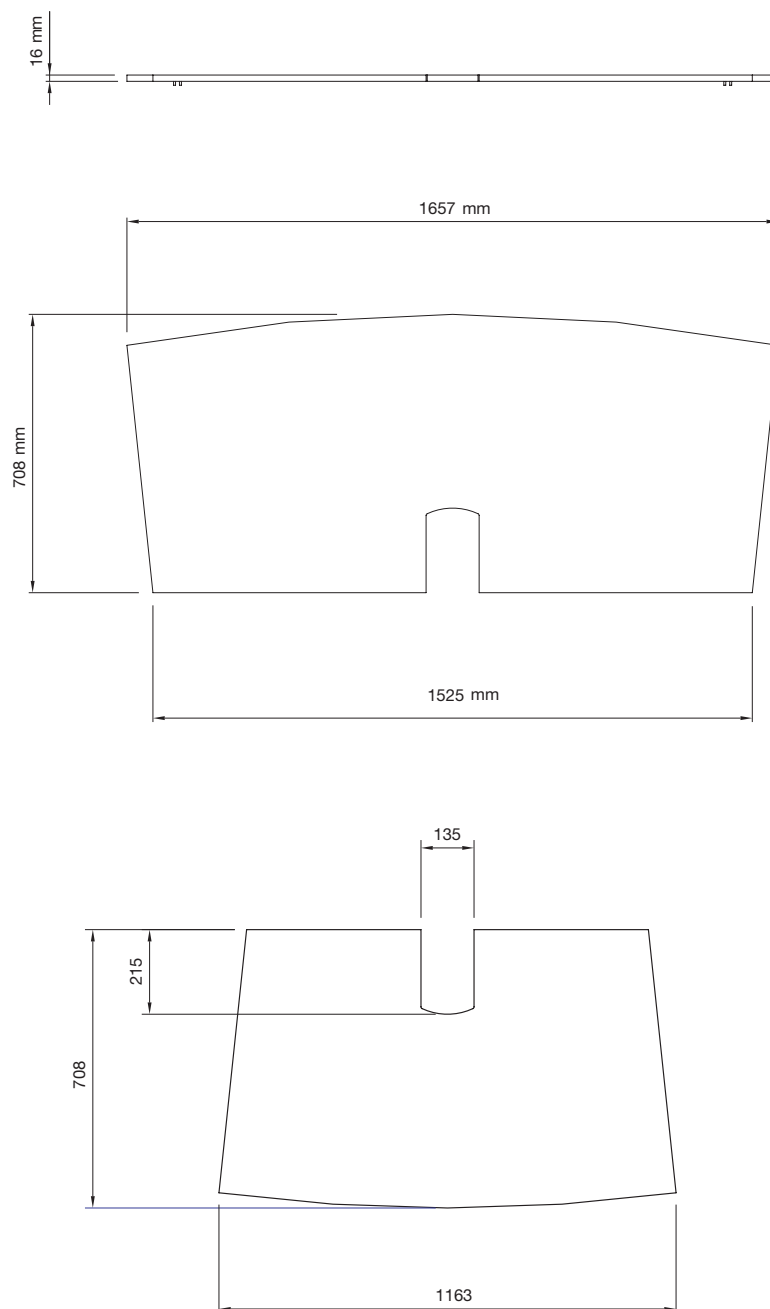

CONFERENCE BASE SHELVES H/M

INFO

- Colour: Black, birch and beech.

ART. NO

PL200031

PL200032

PL200033

DESCRIPTION

Flatscreen base shelves H Black

Flatscreen base shelves H Beech

Flatscreen base shelves H Birch

SMART MEDIA SOLUTIONS

www.SmartMediaSolutions.se