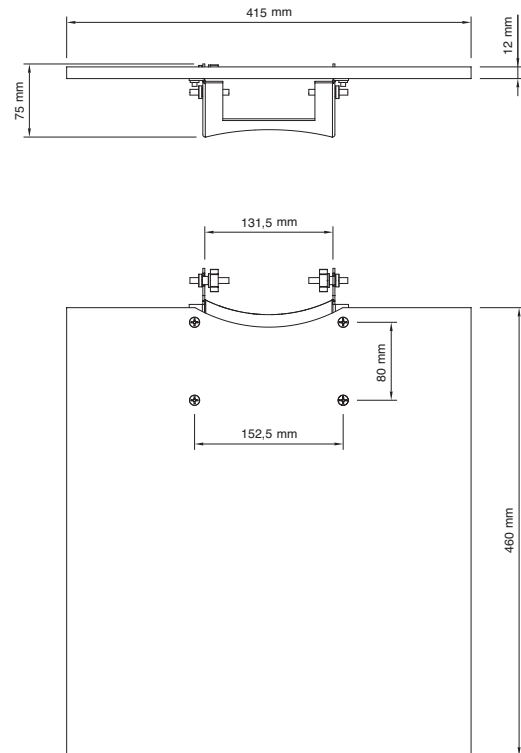

SMS FLATSCREEN SHELF H PLEXI XL

SMART MEDIA SOLUTIONS

www.SmartMediaSolutions.se