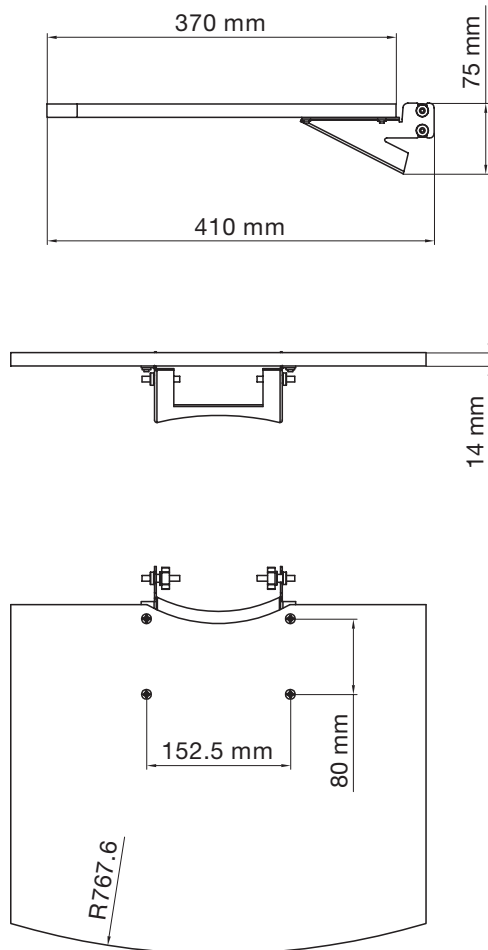

SHELVES (HEAVY)

INFO

- Color: Black, grey, birch, beech, plexiglas, oak (new), walnut (new) or white (new).
- Max load: 12 kg

Note: Holding console is included.

ART. NO

ART. NO	DESCRIPTION
SU010020-P0	SMS Flat shelf H Black+Consol
SU010021-P0	SMS Flat shelf H Grey+Consol
SU010022-P0	SMS Flat shelf H Oak+Consol
SU010023-P0	SMS Flat shelf H Beech+Consol
SU010024-P0	SMS Flat shelf H Birch+Consol
SU010025-P0	SMS Flat shelf H Plexi+Consol
SU010026-P0	SMS Flat shelf H Plexi XL+Consol
SU010027-P0	SMS Flat shelf H White+Consol
SU010028-P0	SMS Flat shelf H Walnut+Consol

DESCRIPTION

SMS FLATSCREEN SHELF H